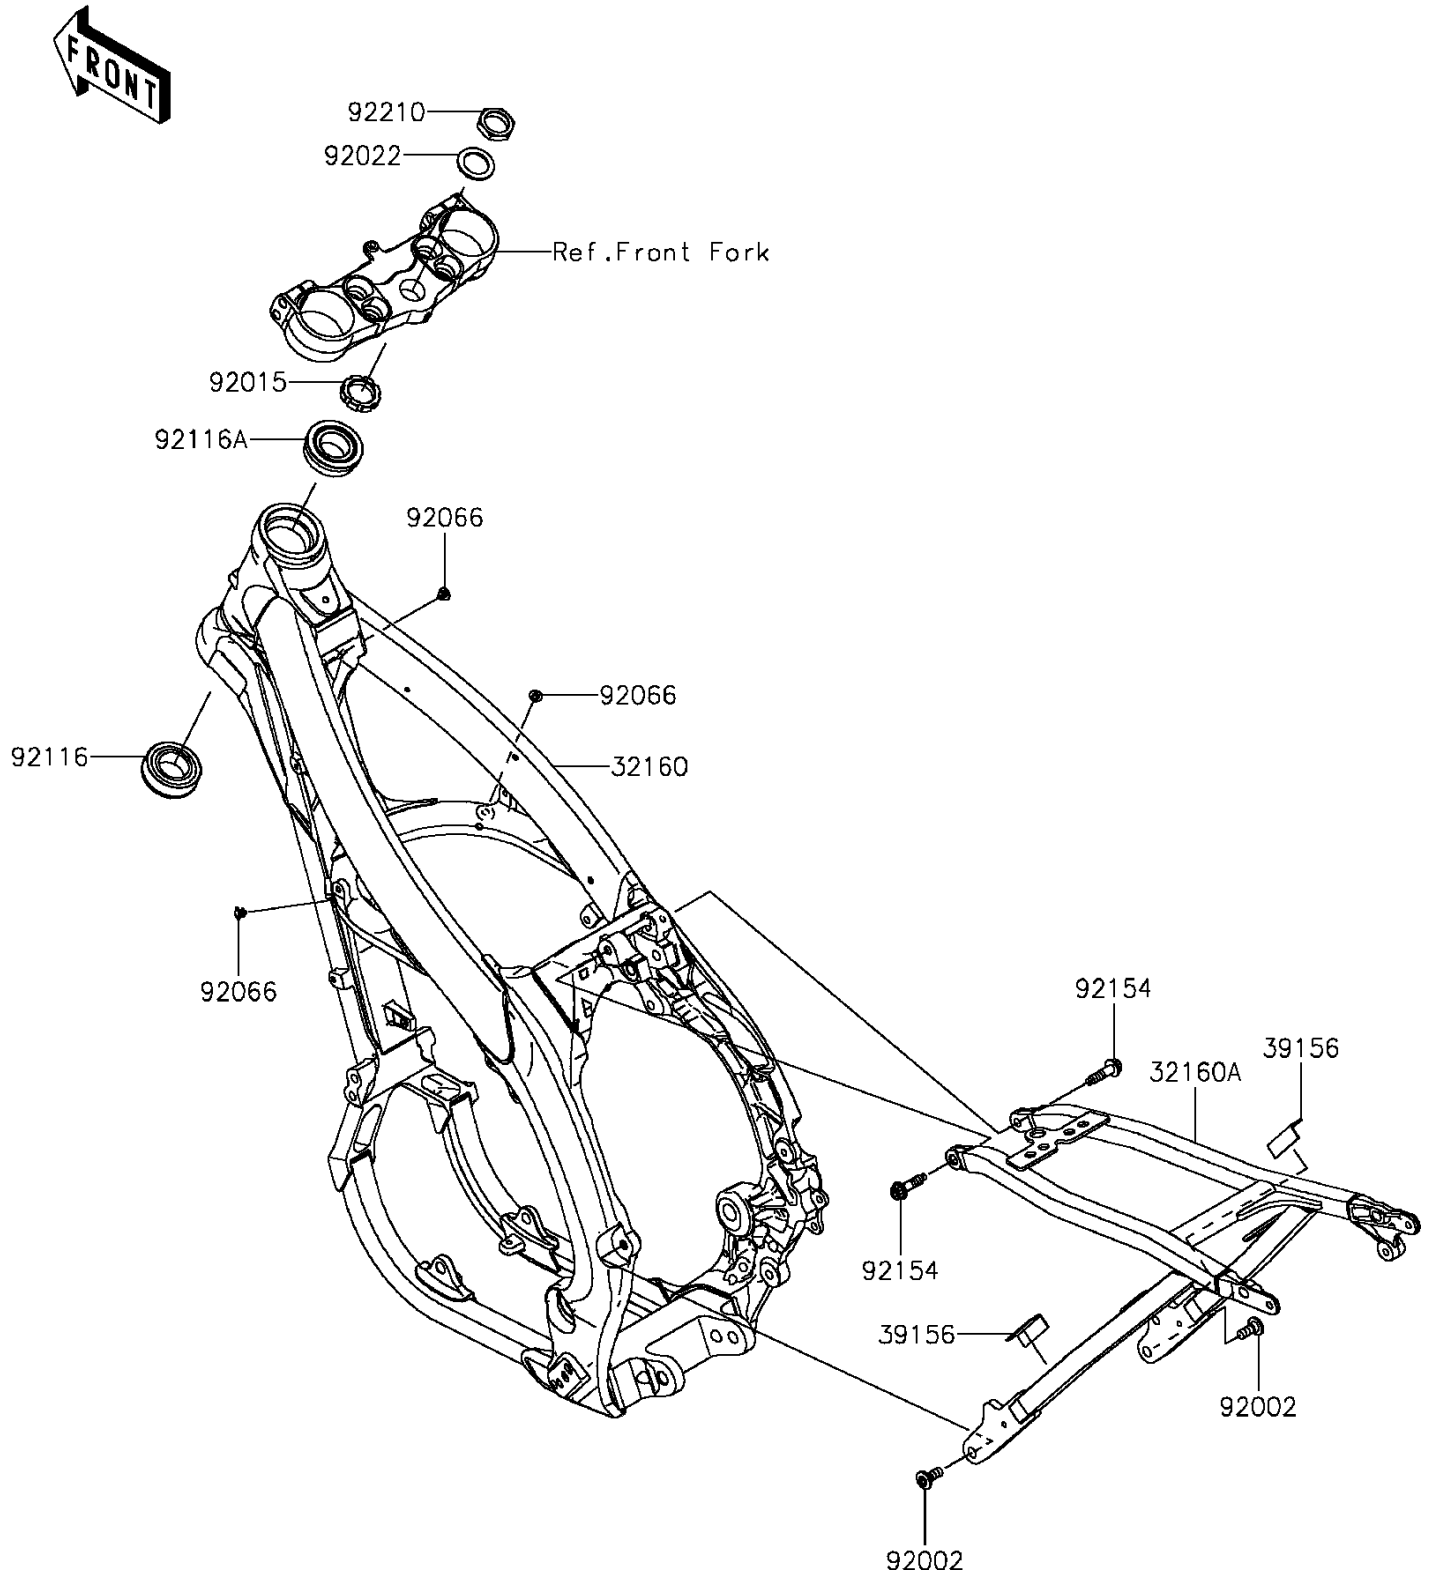

2016 KX™ 450F PARTS DIAGRAM

Frame

F2120

2016 KX™ 450F PARTS LIST

Frame

ITEM NAME	PART NUMBER	QUANTITY
FRAME-COMP,MAIN (Ref # 32160)	32160-0778	1
FRAME-COMP,RR (Ref # 32160A)	32160-0779	1
PAD,50X28X1 (Ref # 39156)	39156-1980	2
BOLT,SOCKET,8X20 (Ref # 92002)	92002-1736	2
NUT,STEERING STEM,28MM (Ref # 92015)	92015-1861	1
WASHER,25X36X2.3 (Ref # 92022)	92022-250	1
PLUG (Ref # 92066)	92066-1547	3
BEARING-ROLLER,HI-CAP32006JRRS (Ref # 92116)	92116-1069	1
BEARING-ROLLER,HI-CAP320/28JRR (Ref # 92116A)	92116-1076	1
BOLT,SOCKET,8X32 (Ref # 92154)	92154-0024	2
NUT,24MM (Ref # 92210)	92210-0066	1