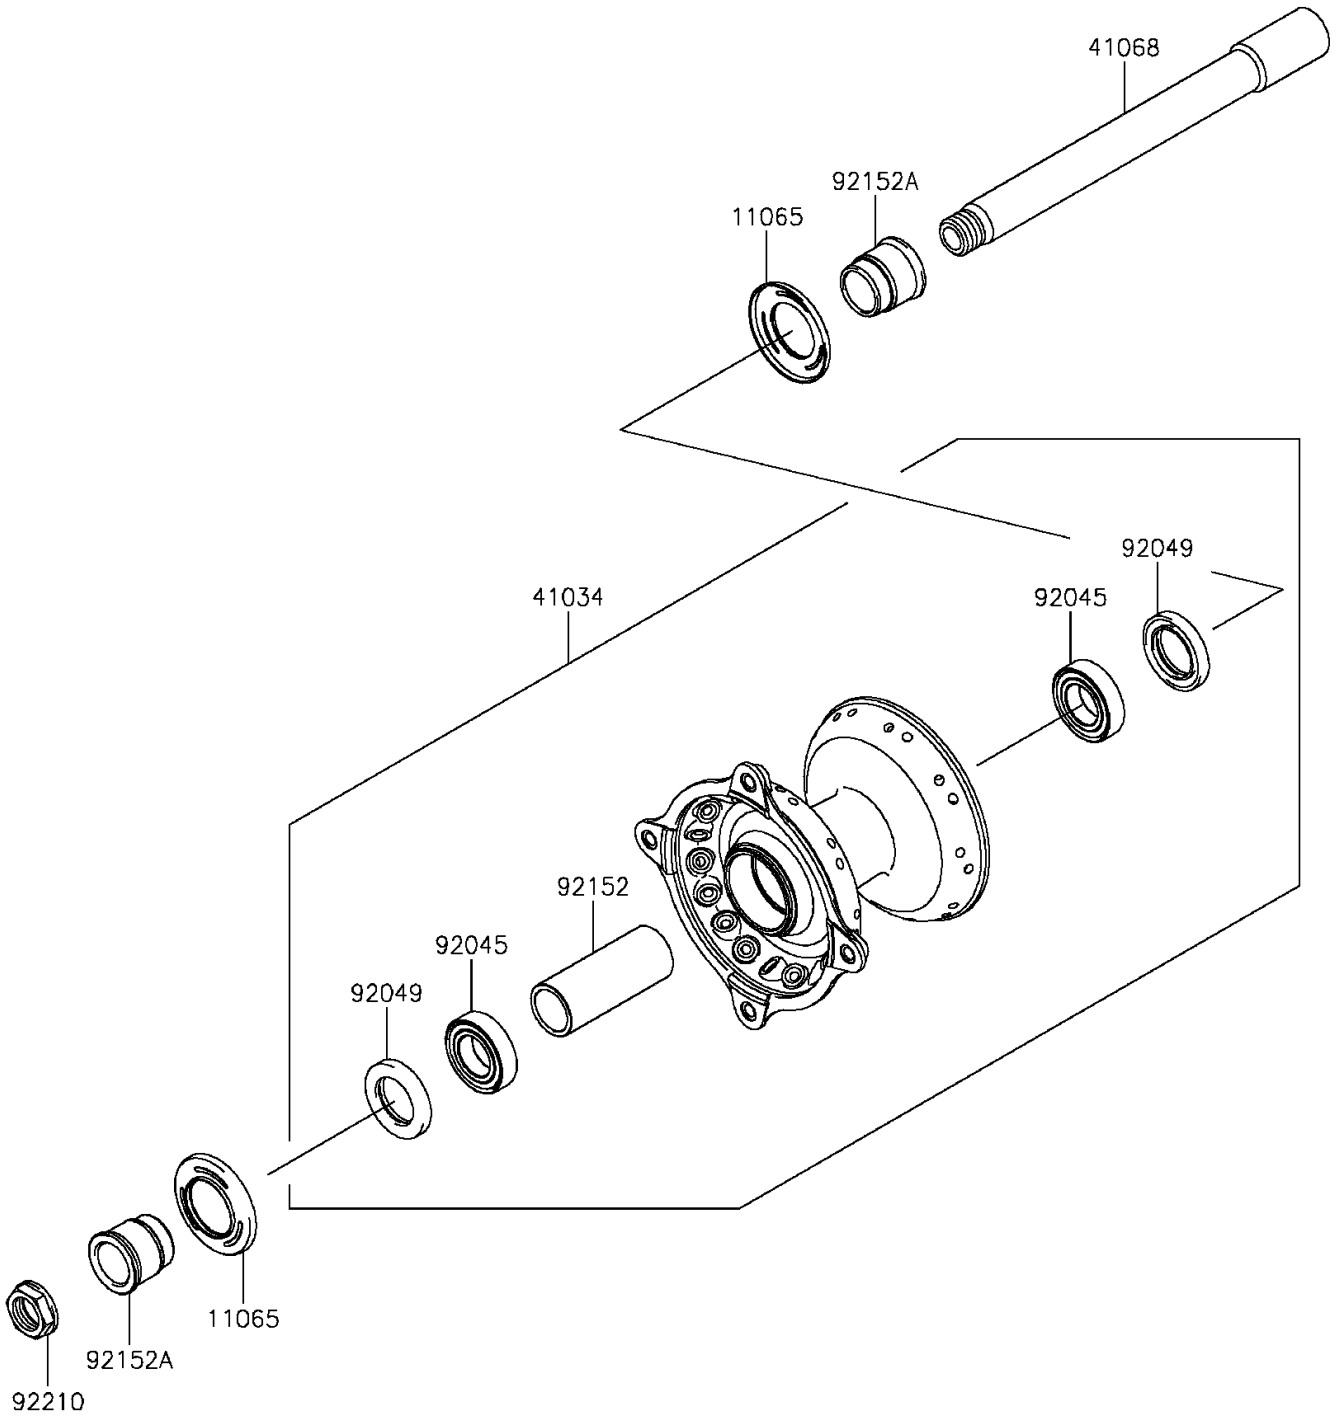

2016 KX™ 450F PARTS DIAGRAM

Front Hub

F2230

2016 KX™ 450F PARTS LIST

Front Hub

ITEM NAME	PART NUMBER	QUANTITY
CAP,AXLE (Ref # 11065)	11065-0350	2
DRUM-ASSY,FRONT BRAKE (Ref # 41034)	41034-0034	1
AXLE,FR,20X186 (Ref # 41068)	41068-0590	1
BEARING-BALL,69042RS (Ref # 92045)	92045-1284	2
SEAL-OIL,BJNC-2 25X37X5 (Ref # 92049)	92049-1403	2
COLLAR,FRONT BRAKE DRUM,L=65 (Ref # 92152)	92152-0028	1
COLLAR,L=27.5 (Ref # 92152A)	92152-0845	2
NUT,18MM (Ref # 92210)	92210-0065	1