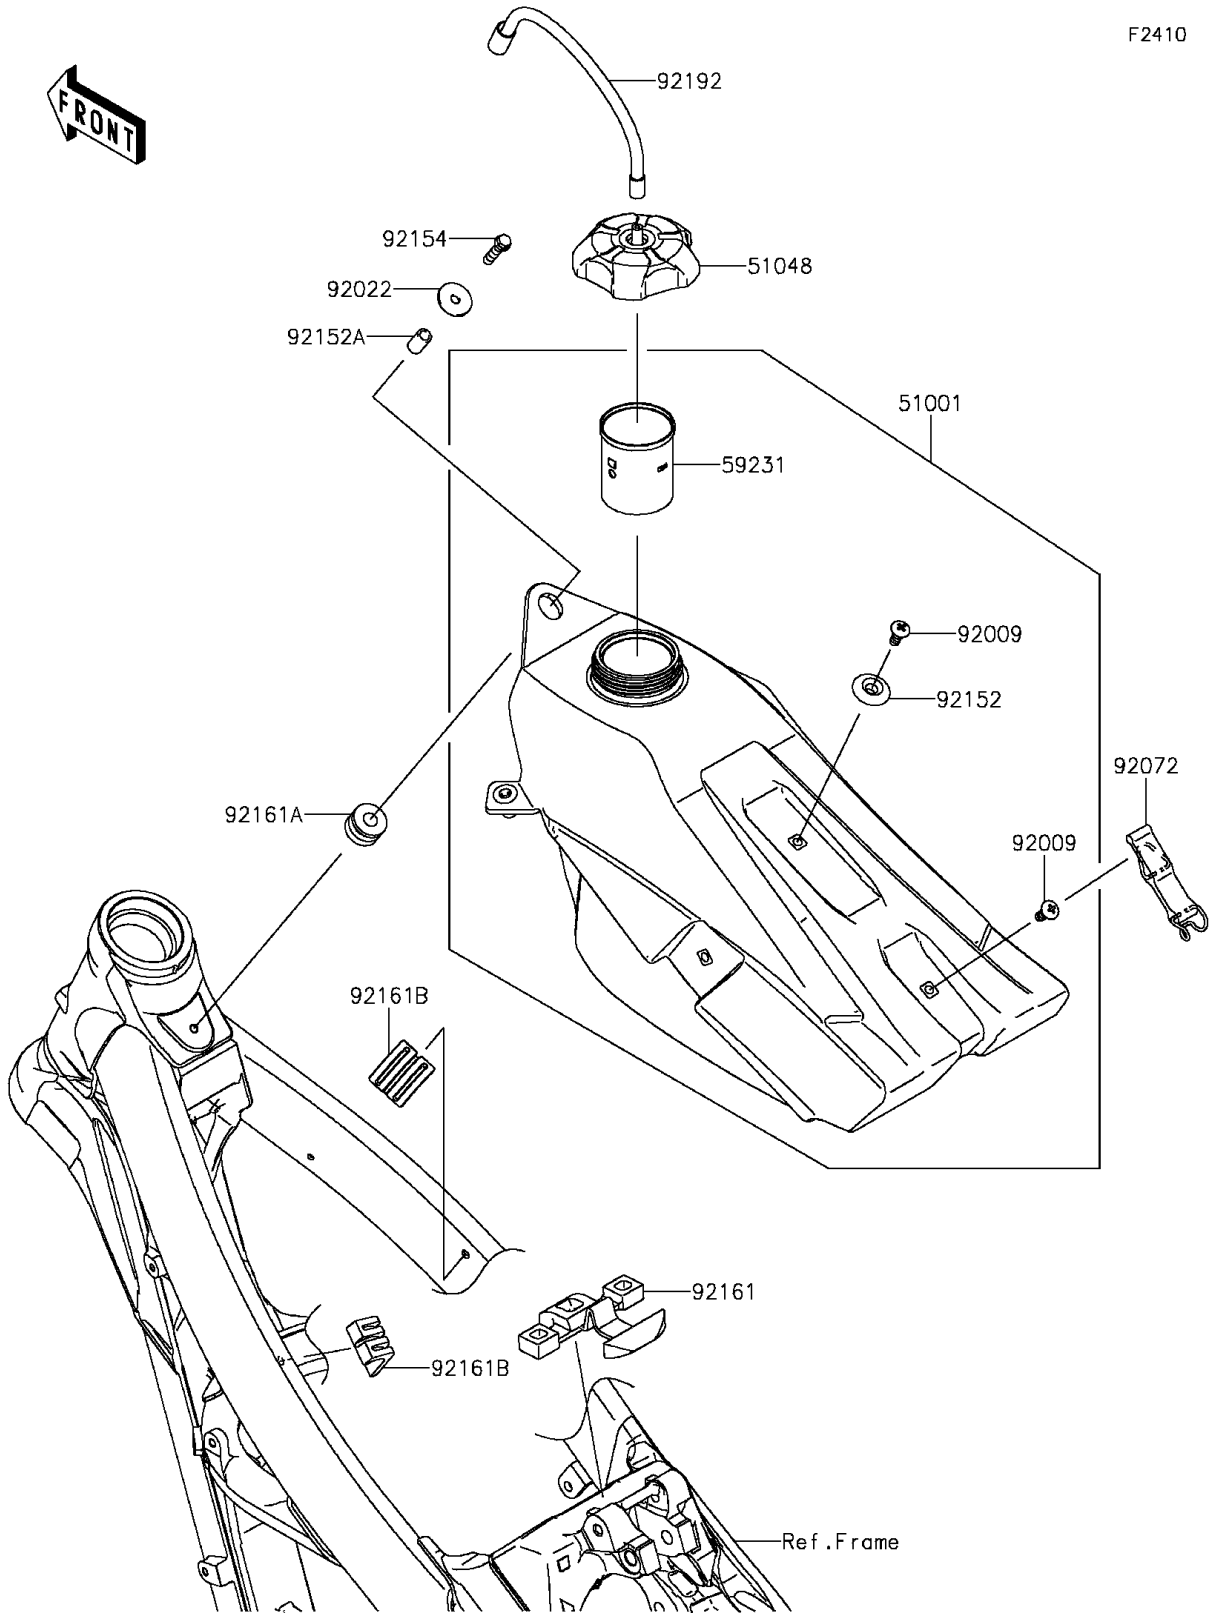

2016 KX™ 450F PARTS DIAGRAM

Fuel Tank

2016 KX™ 450F PARTS LIST

Fuel Tank

ITEM NAME	PART NUMBER	QUANTITY
TANK-COMP-FUEL (Ref # 51001)	51001-0829	1
CAP-ASSY-TANK (Ref # 51048)	51048-0576	1
FILLER (Ref # 59231)	59231-0042	1
SCREW,6MM (Ref # 92009)	92009-1971	2
WASHER,6.5X24X2 (Ref # 92022)	92022-1690	1
BAND,FUEL TANK (Ref # 92072)	92072-0045	1
COLLAR (Ref # 92152)	92152-0569	1
COLLAR,6.8X10X16 (Ref # 92152A)	92152-1552	1
BOLT,FLANGED,6X25 (Ref # 92154)	92154-0520	1
DAMPER,FUEL TANK,RR (Ref # 92161)	92161-1377	1
DAMPER,FUEL TANK,FR (Ref # 92161A)	92161-1392	1
DAMPER,FUEL TANK,SIDE (Ref # 92161B)	92161-1393	2
TUBE (Ref # 92192)	92192-0161	1