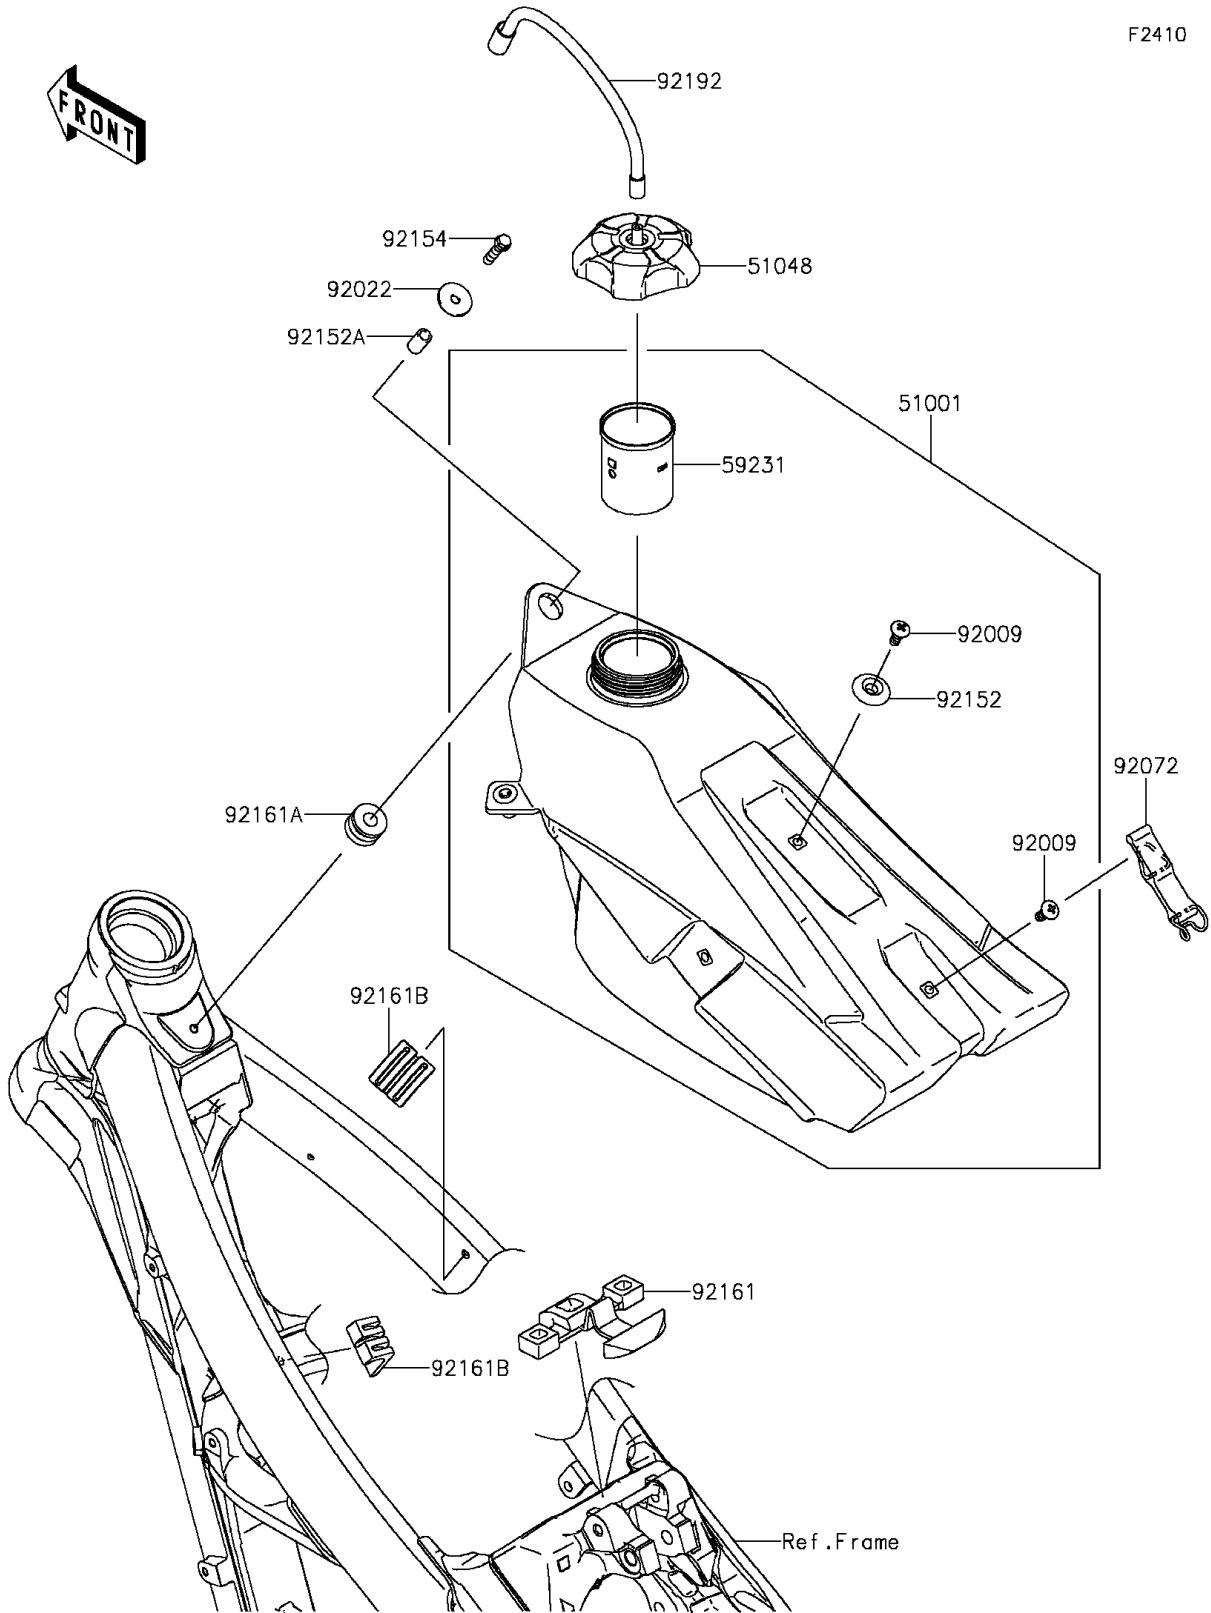

# 2016 KX™ 450F PARTS DIAGRAM

Fuel Tank

## 2016 KX™ 450F PARTS LIST

### Fuel Tank

ITEM NAME	PART NUMBER	QUANTITY
TANK-COMP-FUEL (Ref # 51001)	51001-0829	1
CAP-ASSY-TANK (Ref # 51048)	51048-0576	1
FILLER (Ref # 59231)	59231-0042	1
SCREW,6MM (Ref # 92009)	92009-1971	2
WASHER,6.5X24X2 (Ref # 92022)	92022-1690	1
BAND,FUEL TANK (Ref # 92072)	92072-0045	1
COLLAR (Ref # 92152)	92152-0569	1
COLLAR,6.8X10X16 (Ref # 92152A)	92152-1552	1
BOLT,FLANGED,6X25 (Ref # 92154)	92154-0520	1
DAMPER,FUEL TANK,RR (Ref # 92161)	92161-1377	1
DAMPER,FUEL TANK,FR (Ref # 92161A)	92161-1392	1
DAMPER,FUEL TANK,SIDE (Ref # 92161B)	92161-1393	2
TUBE (Ref # 92192)	92192-0161	1