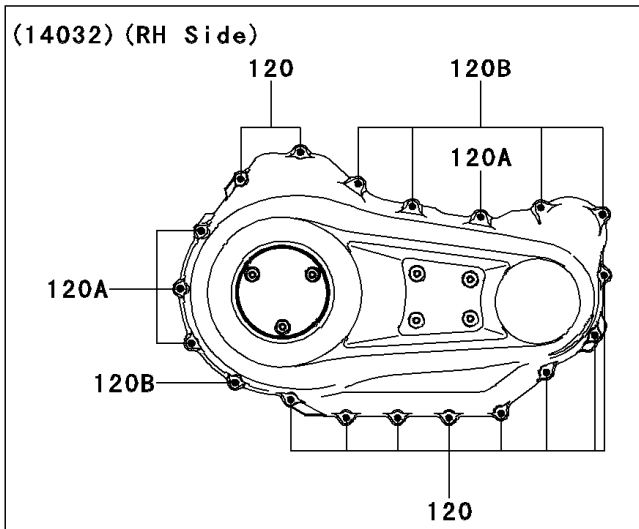

2009 Vulcan 1700 Voyager (Canada Only) PARTS DIAGRAM

Right Engine Cover(s)

E1436

2009 Vulcan 1700 Voyager (Canada Only) PARTS LIST

Right Engine Cover(s)

ITEM NAME	PART NUMBER	QUANTITY
BOLT-SOCKET,6X50 (Ref # 120)	120CC0650	10
BOLT-SOCKET,6X65 (Ref # 120A)	120CC0665	4
BOLT-SOCKET,6X75 (Ref # 120B)	120CC0675	5
PIN-DOWEL,6X14 (Ref # 551)	551A0614	2
GASKET,CLUTCH COVER (Ref # 11061)	11061-0337	1
COVER-CLUTCH (Ref # 14032)	14032-0141	1
COVER,CLUTCH,OUTER (Ref # 14091)	14091-0995	1
COVER,CLUTCH OUTER (Ref # 14092)	14092-0033	1
BOLT,SOCKET,6X16 (Ref # 92002)	92002-1778	4
BEARING-NEEDLE,HK1212V11 (Ref # 92046)	92046-1292	1
COLLAR (Ref # 92143)	92143-1087	3
BOLT,SOCKET,6X16 (Ref # 92154)	92154-0257	3