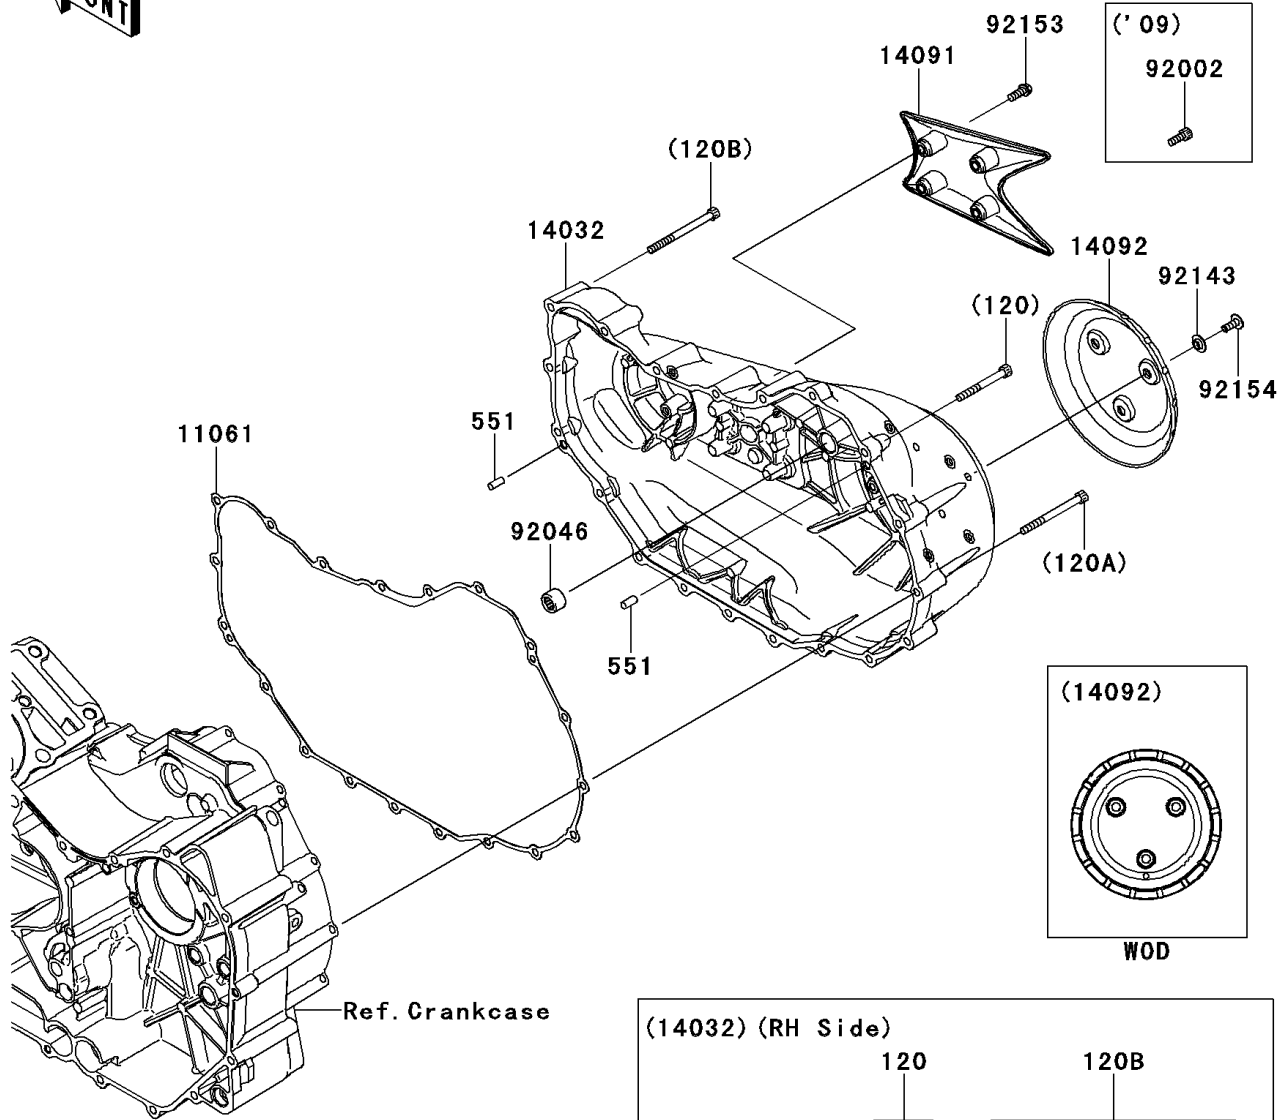

2009 Vulcan 1700 Voyager (Canada Only) PARTS DIAGRAM

Right Engine Cover(s)

E1436

2009 Vulcan 1700 Voyager (Canada Only) PARTS LIST

Right Engine Cover(s)

ITEM NAME	PART NUMBER	QUANTITY
BOLT-SOCKET,6X50 (Ref # 120)	120CC0650	10
BOLT-SOCKET,6X65 (Ref # 120A)	120CC0665	4
BOLT-SOCKET,6X75 (Ref # 120B)	120CC0675	5
PIN-DOWEL,6X14 (Ref # 551)	551A0614	2
GASKET,CLUTCH COVER (Ref # 11061)	11061-0337	1
COVER-CLUTCH (Ref # 14032)	14032-0141	1
COVER,CLUTCH,OUTER (Ref # 14091)	14091-0995	1
COVER,CLUTCH OUTER (Ref # 14092)	14092-0033	1
BOLT,SOCKET,6X16 (Ref # 92002)	92002-1778	4
BEARING-NEEDLE,HK1212V11 (Ref # 92046)	92046-1292	1
COLLAR (Ref # 92143)	92143-1087	3
BOLT,SOCKET,6X16 (Ref # 92154)	92154-0257	3