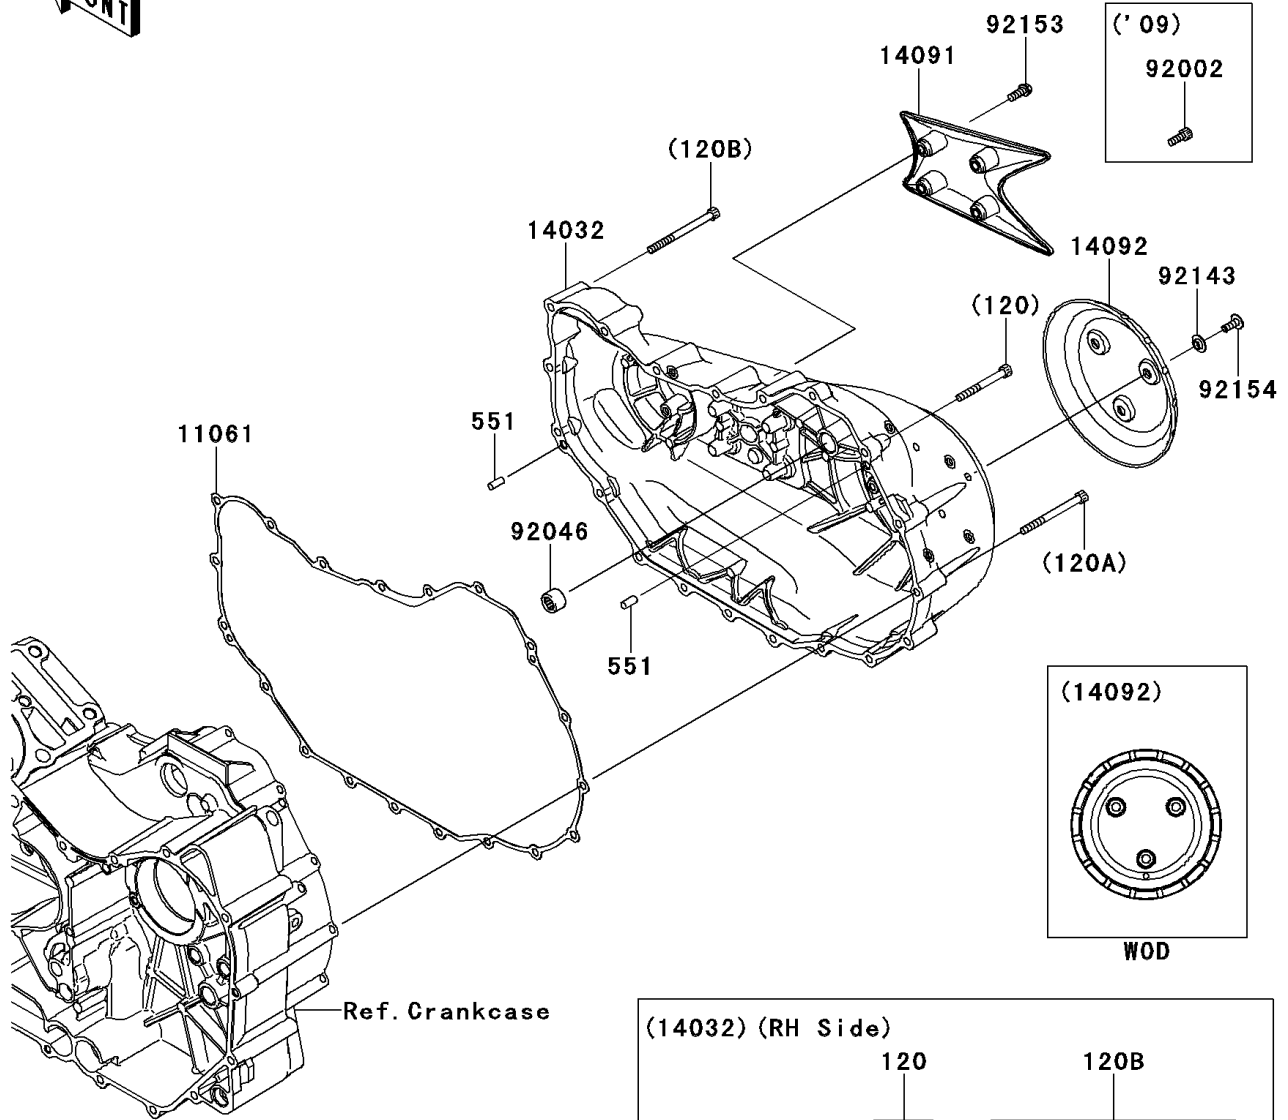

2010 Vulcan® 1700 Voyager® PARTS DIAGRAM

Right Engine Cover(s)

E1436

2010 Vulcan® 1700 Voyager® PARTS LIST

Right Engine Cover(s)

ITEM NAME	PART NUMBER	QUANTITY
BOLT-SOCKET,6X50 (Ref # 120)	120CC0650	10
BOLT-SOCKET,6X65 (Ref # 120A)	120CC0665	4
BOLT-SOCKET,6X75 (Ref # 120B)	120CC0675	5
PIN-DOWEL,6X14 (Ref # 551)	551A0614	2
GASKET,CLUTCH COVER (Ref # 11061)	11061-0337	1
COVER-CLUTCH (Ref # 14032)	14032-0141	1
COVER,CLUTCH,OUTER (Ref # 14091)	14091-0995	1
COVER,CLUTCH OUTER (Ref # 14092)	14092-0033	1
BEARING-NEEDLE,HK1212V11 (Ref # 92046)	92046-1292	1
COLLAR (Ref # 92143)	92143-1087	3
BOLT,6X16 (Ref # 92153)	92153-0825	4
BOLT,SOCKET,6X16 (Ref # 92154)	92154-0257	3