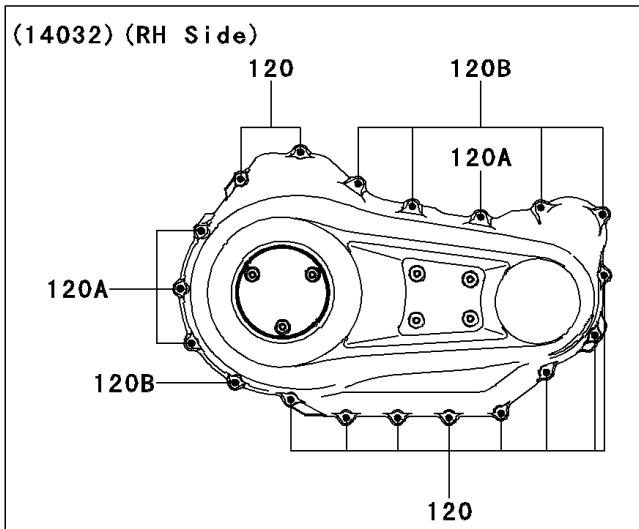

2010 Vulcan® 1700 Voyager® PARTS DIAGRAM

Right Engine Cover(s)

E1436

2010 Vulcan® 1700 Voyager® PARTS LIST

Right Engine Cover(s)

ITEM NAME	PART NUMBER	QUANTITY
BOLT-SOCKET,6X50 (Ref # 120)	120CC0650	10
BOLT-SOCKET,6X65 (Ref # 120A)	120CC0665	4
BOLT-SOCKET,6X75 (Ref # 120B)	120CC0675	5
PIN-DOWEL,6X14 (Ref # 551)	551A0614	2
GASKET,CLUTCH COVER (Ref # 11061)	11061-0337	1
COVER-CLUTCH (Ref # 14032)	14032-0141	1
COVER,CLUTCH,OUTER (Ref # 14091)	14091-0995	1
COVER,CLUTCH OUTER (Ref # 14092)	14092-0033	1
BEARING-NEEDLE,HK1212V11 (Ref # 92046)	92046-1292	1
COLLAR (Ref # 92143)	92143-1087	3
BOLT,6X16 (Ref # 92153)	92153-0825	4
BOLT,SOCKET,6X16 (Ref # 92154)	92154-0257	3