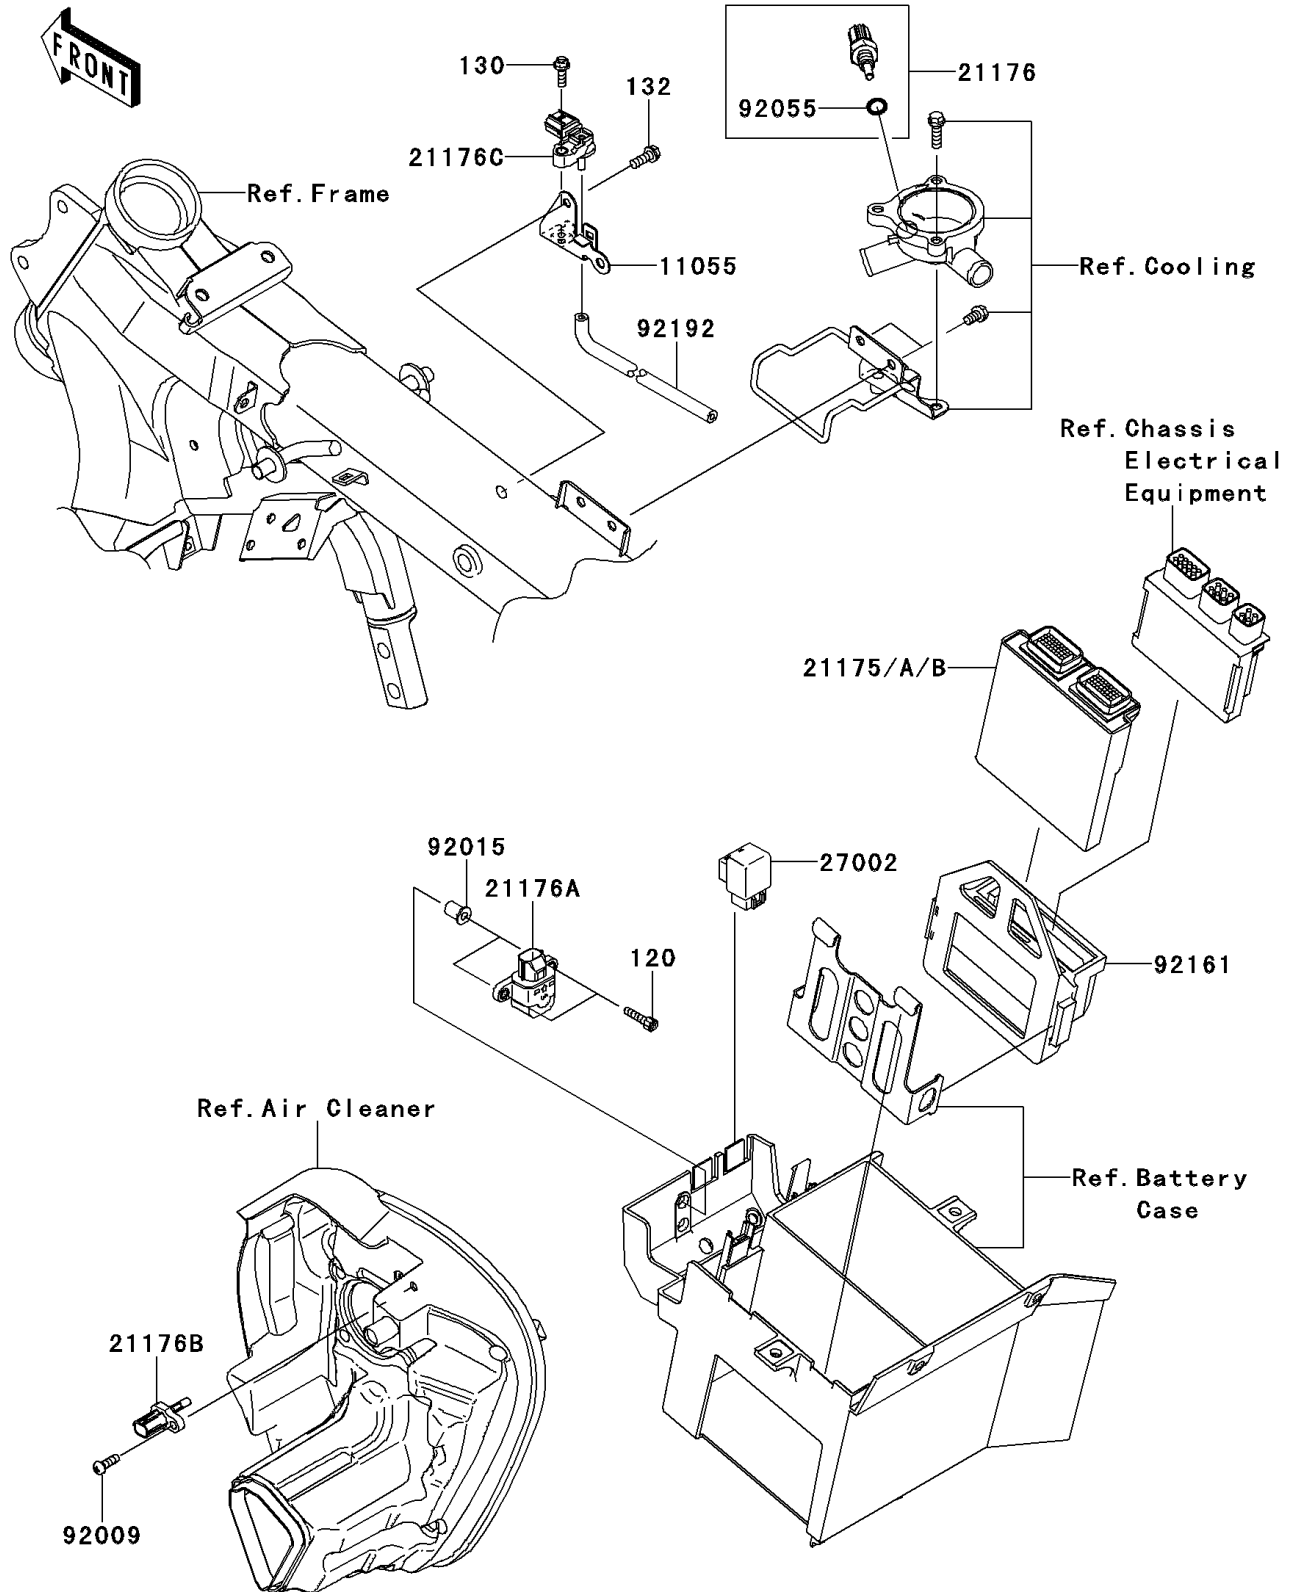

2009 Vulcan 1700 Voyager (Canada Only) PARTS DIAGRAM

Fuel Injection

E1530

2009 Vulcan 1700 Voyager (Canada Only) PARTS LIST

Fuel Injection

ITEM NAME	PART NUMBER	QUANTITY
BOLT-SOCKET,5X20 (Ref # 120)	120CA0520	2
BOLT-FLANGED,5X16 (Ref # 130)	130BA0516	1
BOLT-FLANGED-SMALL,6X16 (Ref # 132)	132BA0616	1
BRACKET (Ref # 11055)	11055-0569	1
CONTROL UNIT-ELECTRONIC (Ref # 21175)	21175-0176	1
SENSOR,WATER TEMP (Ref # 21176)	21176-0009	1
SENSOR (Ref # 21176A)	21176-0025	1
SENSOR,AIR TEMPERATURE (Ref # 21176B)	21176-0048	1
SENSOR,PRESSURE (Ref # 21176C)	21176-0111	1
RELAY-ASSY (Ref # 27002)	27002-1062	1
SCREW,TAPPING,5X16 (Ref # 92009)	92009-1984	1
NUT,WELL,5MM (Ref # 92015)	92015-1757	2
RING-O,9.5X1.9 (Ref # 92055)	92055-0016	1
DAMPER (Ref # 92161)	92161-0092	1
TUBE,FITTING-ASV (Ref # 92192)	92192-0354	1