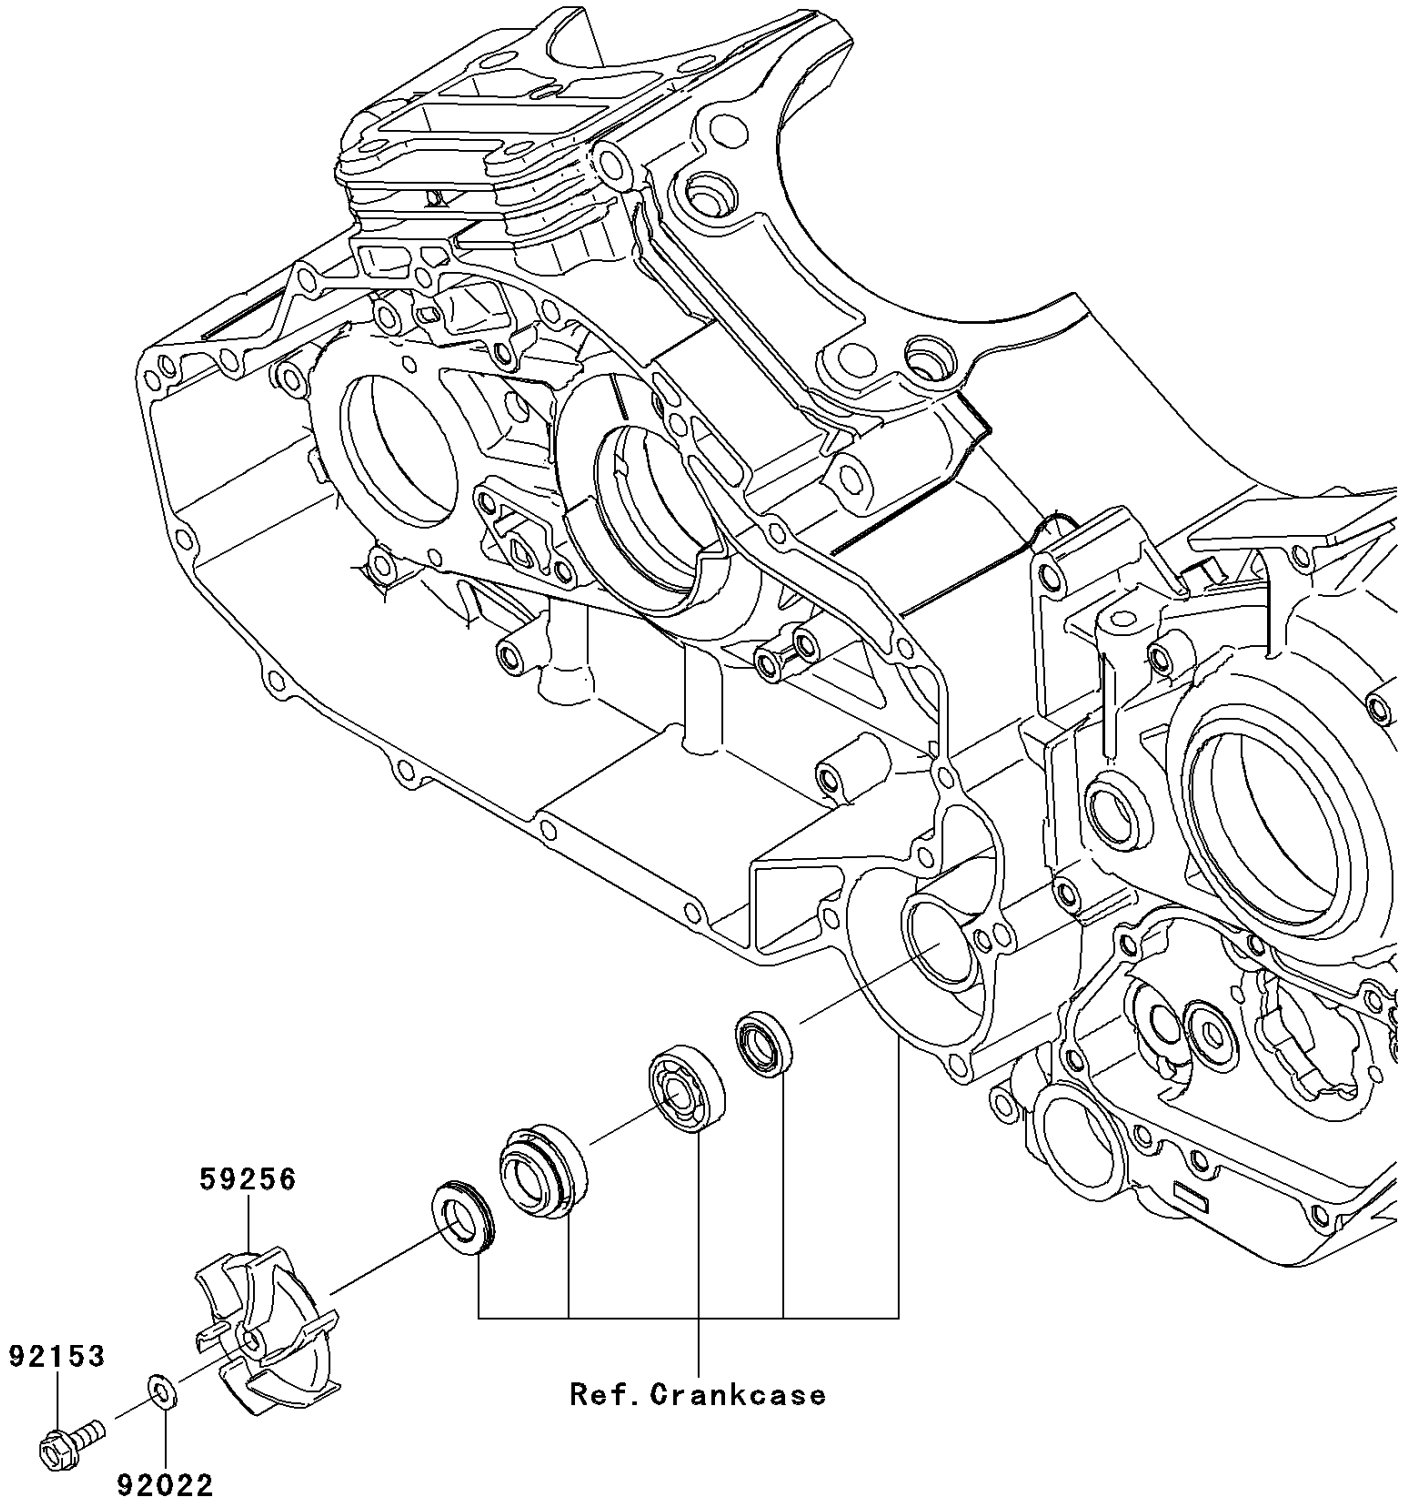

2009 Vulcan 1700 Voyager (Canada Only) PARTS DIAGRAM

Water Pump

E3031

2009 Vulcan 1700 Voyager (Canada Only) PARTS LIST

Water Pump

ITEM NAME	PART NUMBER	QUANTITY
IMPELLER (Ref # 59256)	59256-0002	1
WASHER,6.1X12X1 (Ref # 92022)	92022-077	1
BOLT,LEFT HANDED,6X16 (Ref # 92153)	92153-0323	1