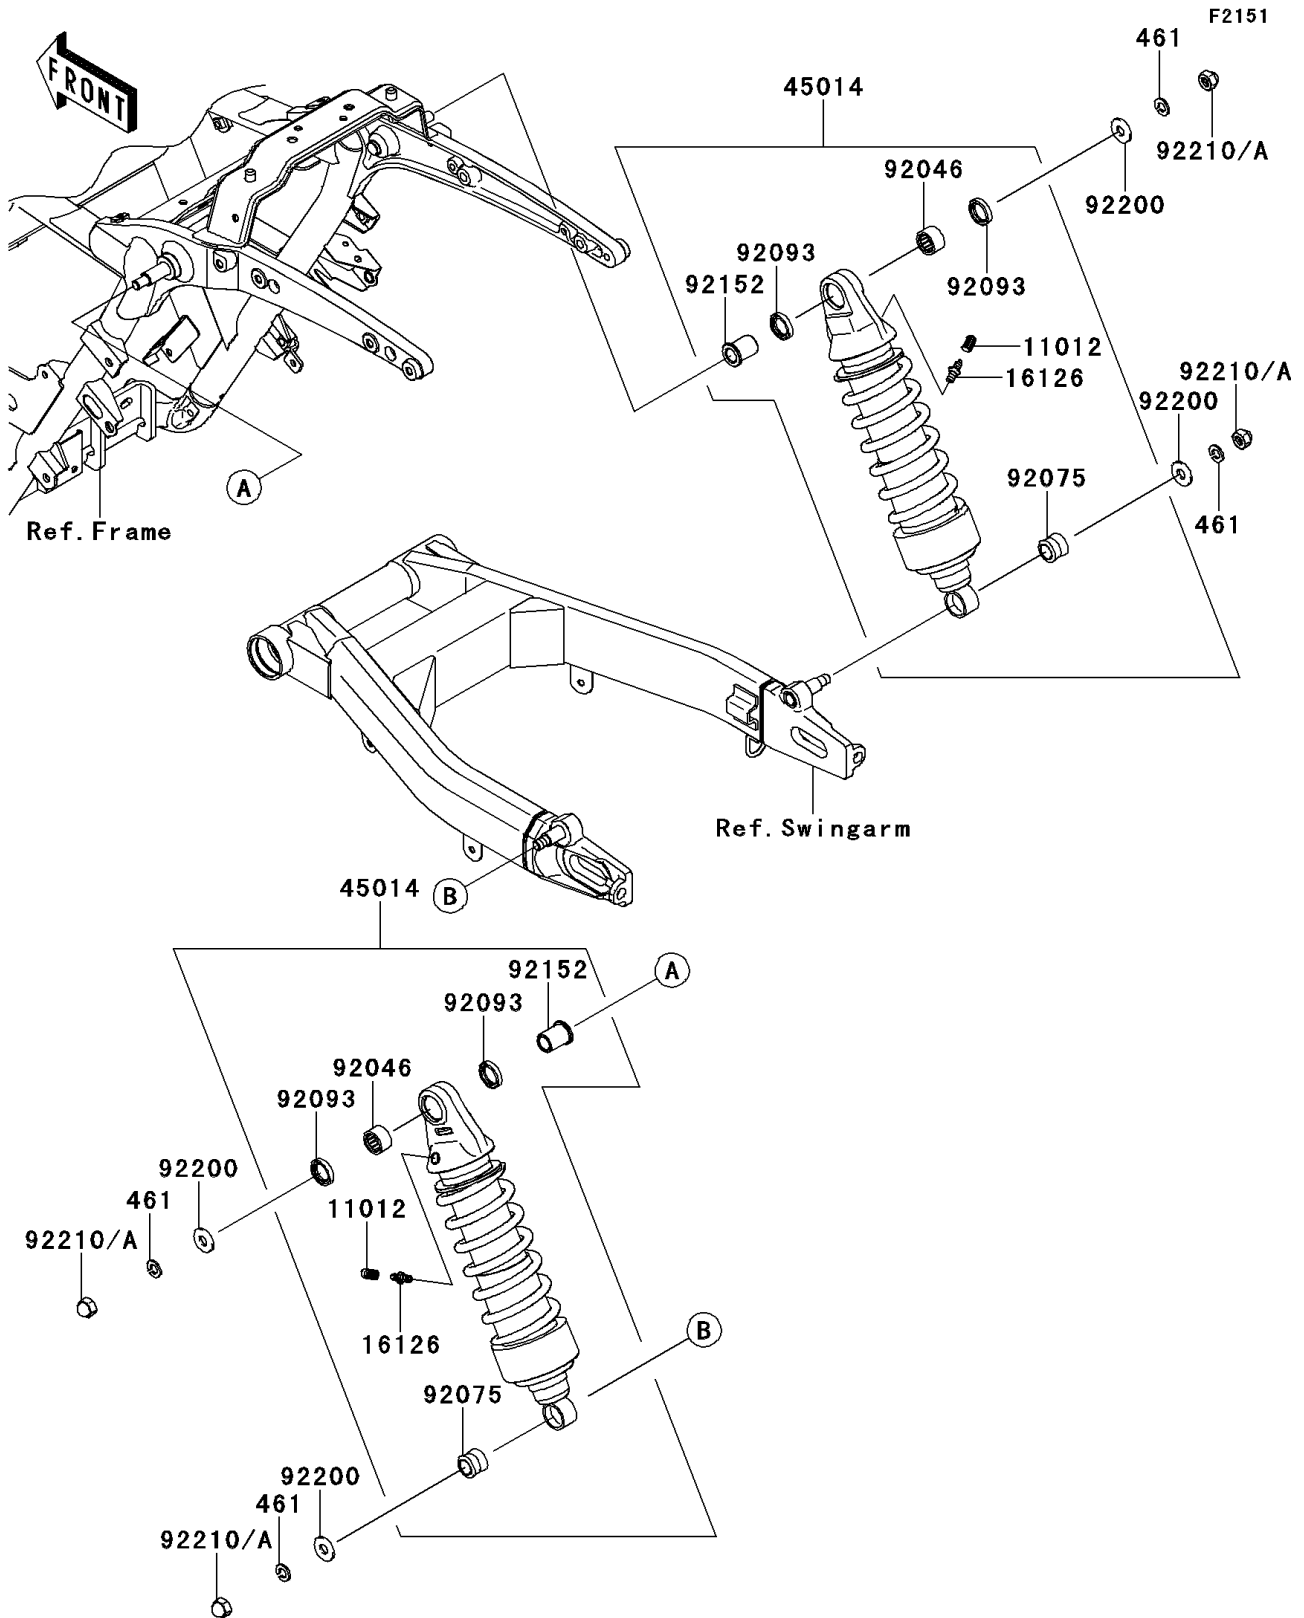

2009 Vulcan 1700 Voyager (Canada Only) PARTS DIAGRAM

Suspension/Shock Absorber

2009 Vulcan 1700 Voyager (Canada Only) PARTS LIST

Suspension/Shock Absorber

ITEM NAME	PART NUMBER	QUANTITY
WASHER-SPRING,10MM (Ref # 461)	461S1000	4
CAP (Ref # 11012)	11012-1283	2
VALVE,AIR (Ref # 16126)	16126-0013	2
SHOCKABSORBER (Ref # 45014)	45014-0208	2
BEARING-NEEDLE (Ref # 92046)	92046-1296	2
DAMPER,SHOCKABSORBER (Ref # 92075)	92075-1387	2
SEAL (Ref # 92093)	92093-1552	4
COLLAR (Ref # 92152)	92152-1336	2
WASHER,10.5X26X2.5 (Ref # 92200)	92200-1565	4
NUT,CAP,10MM (Ref # 92210A)	92210-1288	4