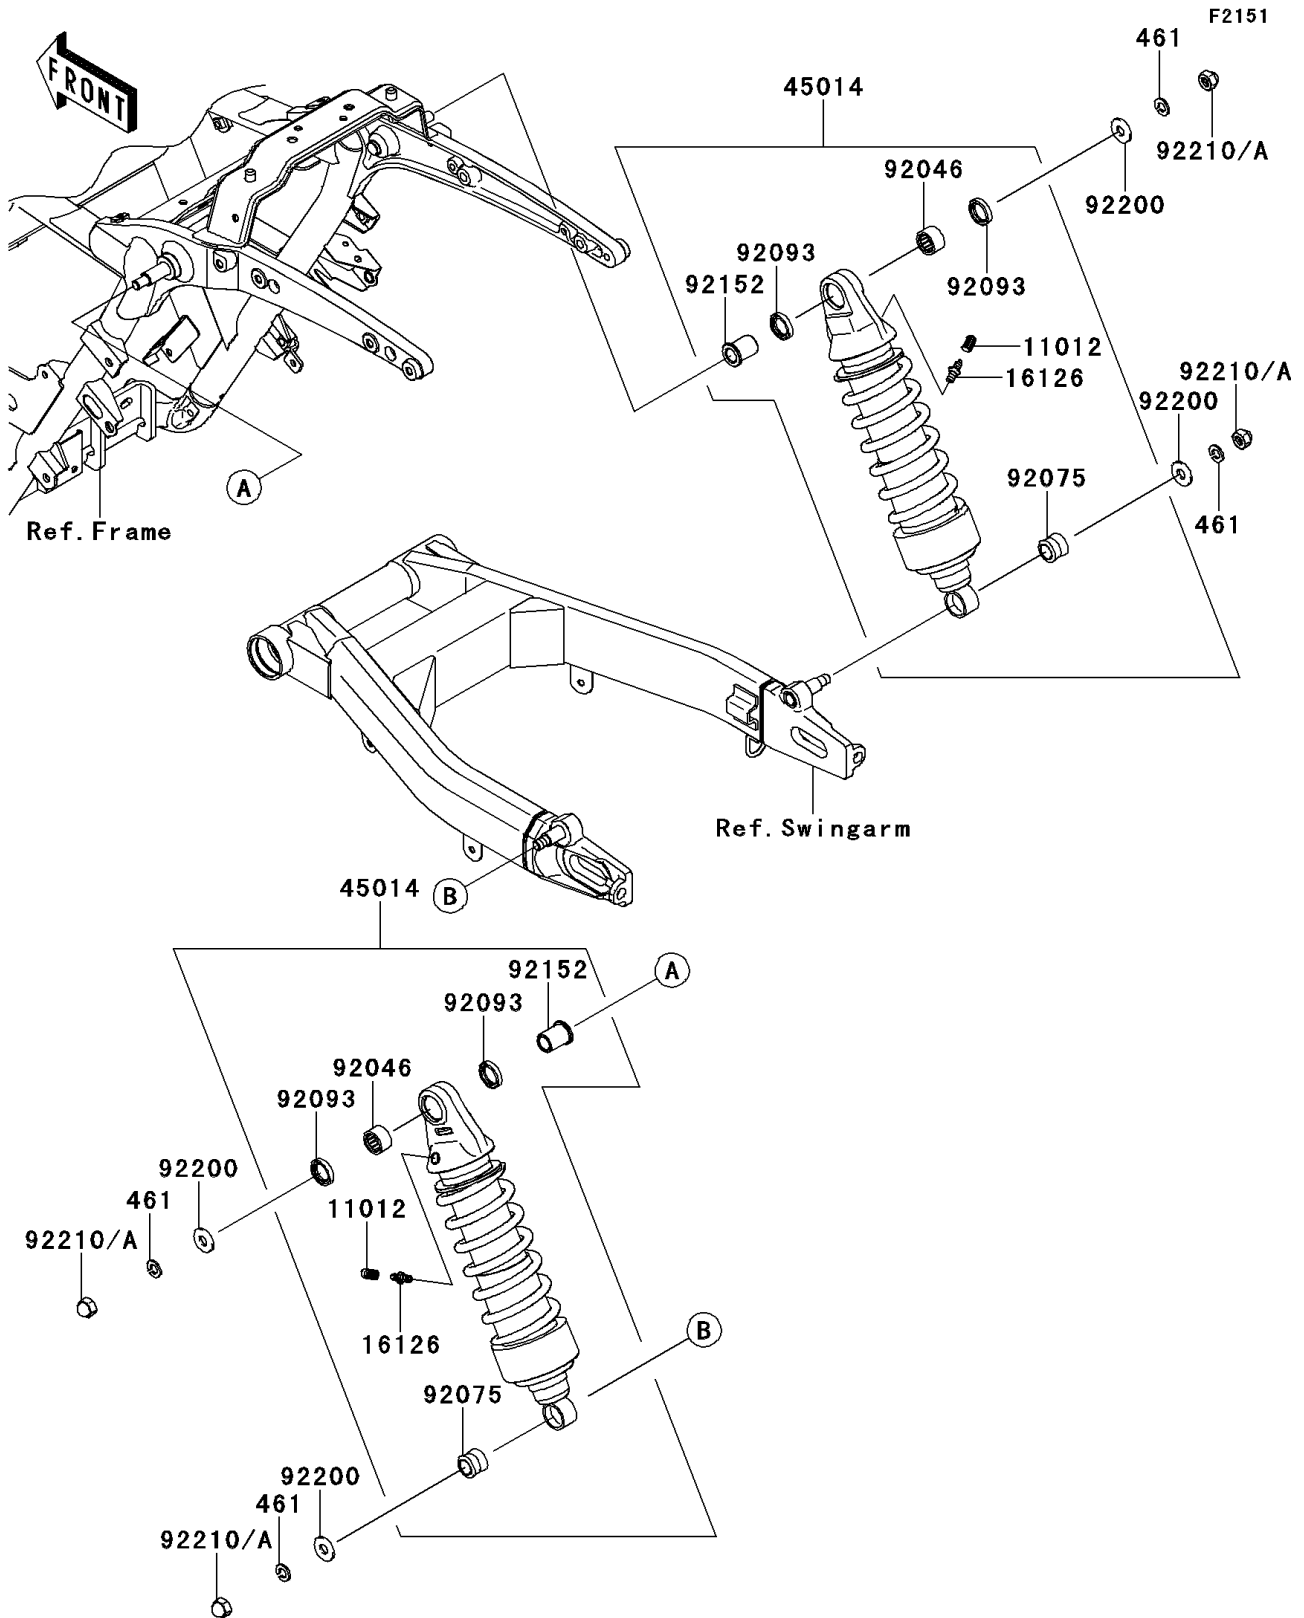

2011 VULCAN® 1700 VOYAGER® PARTS DIAGRAM

Suspension/Shock Absorber

2011 VULCAN® 1700 VOYAGER® PARTS LIST

Suspension/Shock Absorber

ITEM NAME	PART NUMBER	QUANTITY
WASHER-SPRING,10MM (Ref # 461)	461S1000	4
CAP (Ref # 11012)	11012-1283	2
VALVE,AIR (Ref # 16126)	16126-0013	2
SHOCKABSORBER (Ref # 45014)	45014-0208	2
BEARING-NEEDLE (Ref # 92046)	92046-1296	2
DAMPER,SHOCKABSORBER (Ref # 92075)	92075-1387	2
SEAL (Ref # 92093)	92093-1552	4
COLLAR (Ref # 92152)	92152-1336	2
WASHER,10.5X26X2.5 (Ref # 92200)	92200-1565	4
NUT,CAP,10MM (Ref # 92210)	92210-1128	4