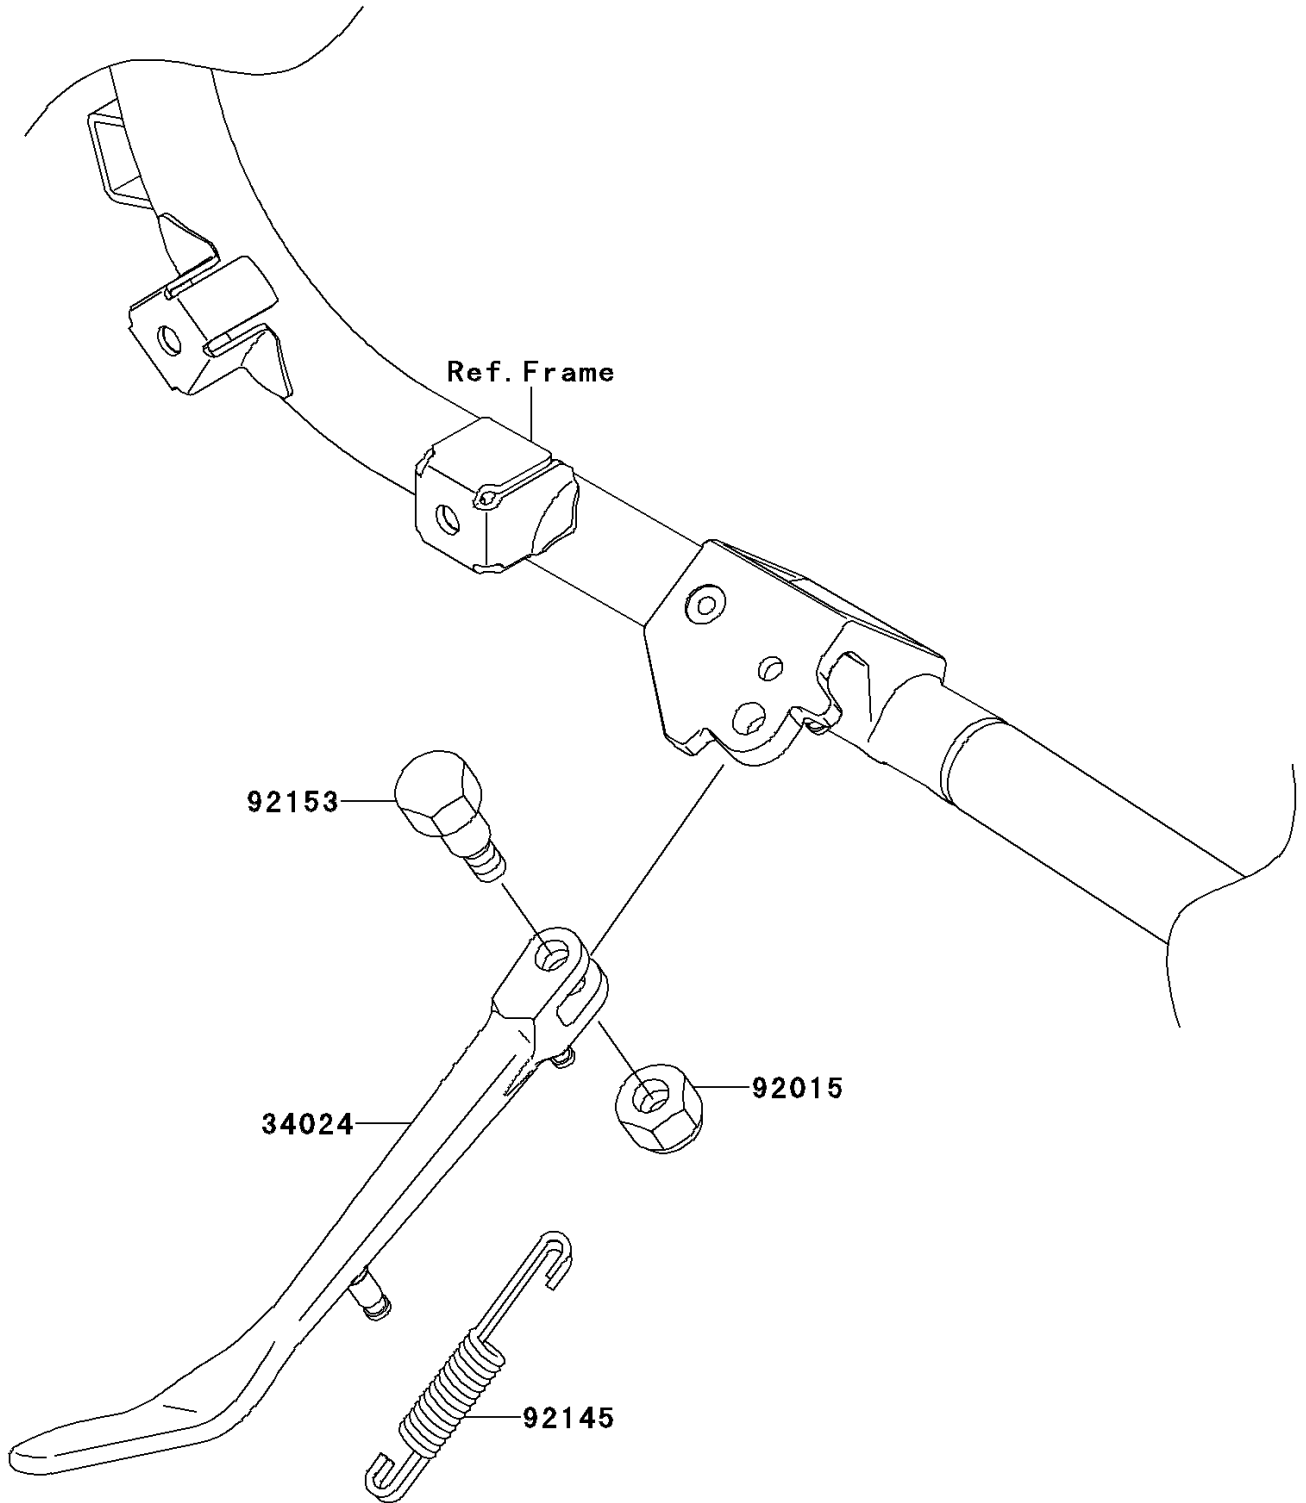

2009 Vulcan 1700 Voyager (Canada Only) PARTS DIAGRAM

Stand(s)

F2190

2009 Vulcan 1700 Voyager (Canada Only) PARTS LIST

Stand(s)

ITEM NAME	PART NUMBER	QUANTITY
STAND-SIDE (Ref # 34024)	34024-0014	1
NUT,LOCK,10MM,BLACK (Ref # 92015)	92015-1188	1
SPRING,SIDE STAND (Ref # 92145)	92145-0687	1
BOLT,SIDE STAND,10MM (Ref # 92153)	92153-1416	1