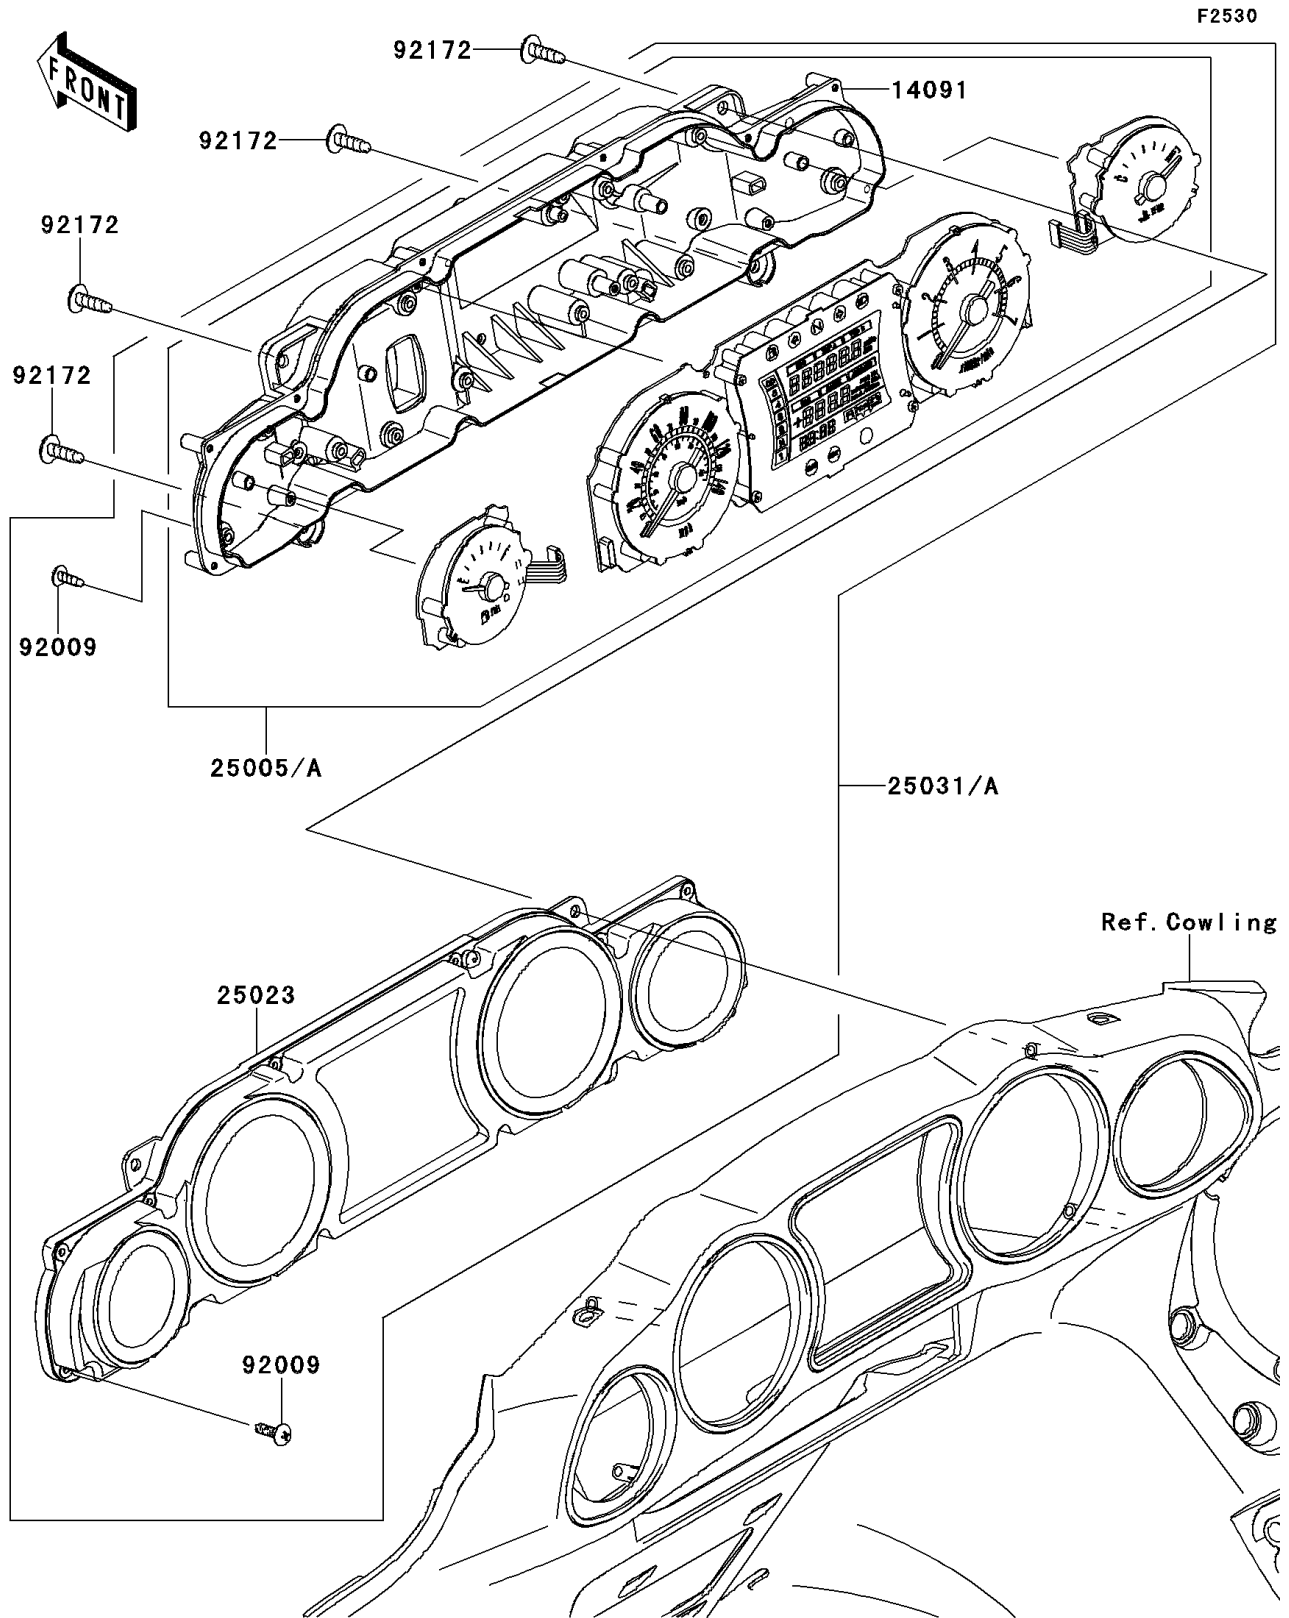

2009 Vulcan 1700 Voyager (Canada Only) PARTS DIAGRAM

Meter(s)(A9F-AAF)

2009 Vulcan 1700 Voyager (Canada Only) PARTS LIST

Meter(s)(A9F-AAF)

ITEM NAME	PART NUMBER	QUANTITY
COVER,METER,LWR (Ref # 14091)	14091-1577	1
SPEEDOMETER,KPH (Ref # 25005A)	25005-0067	1
COVER-METER CASE,UPP (Ref # 25023)	25023-0037	1
METER-ASSY,KPH (Ref # 25031A)	25031-0217	1
SCREW,TAPPING,3X16 (Ref # 92009)	92009-1391	26
SCREW (Ref # 92172)	92172-1072	4