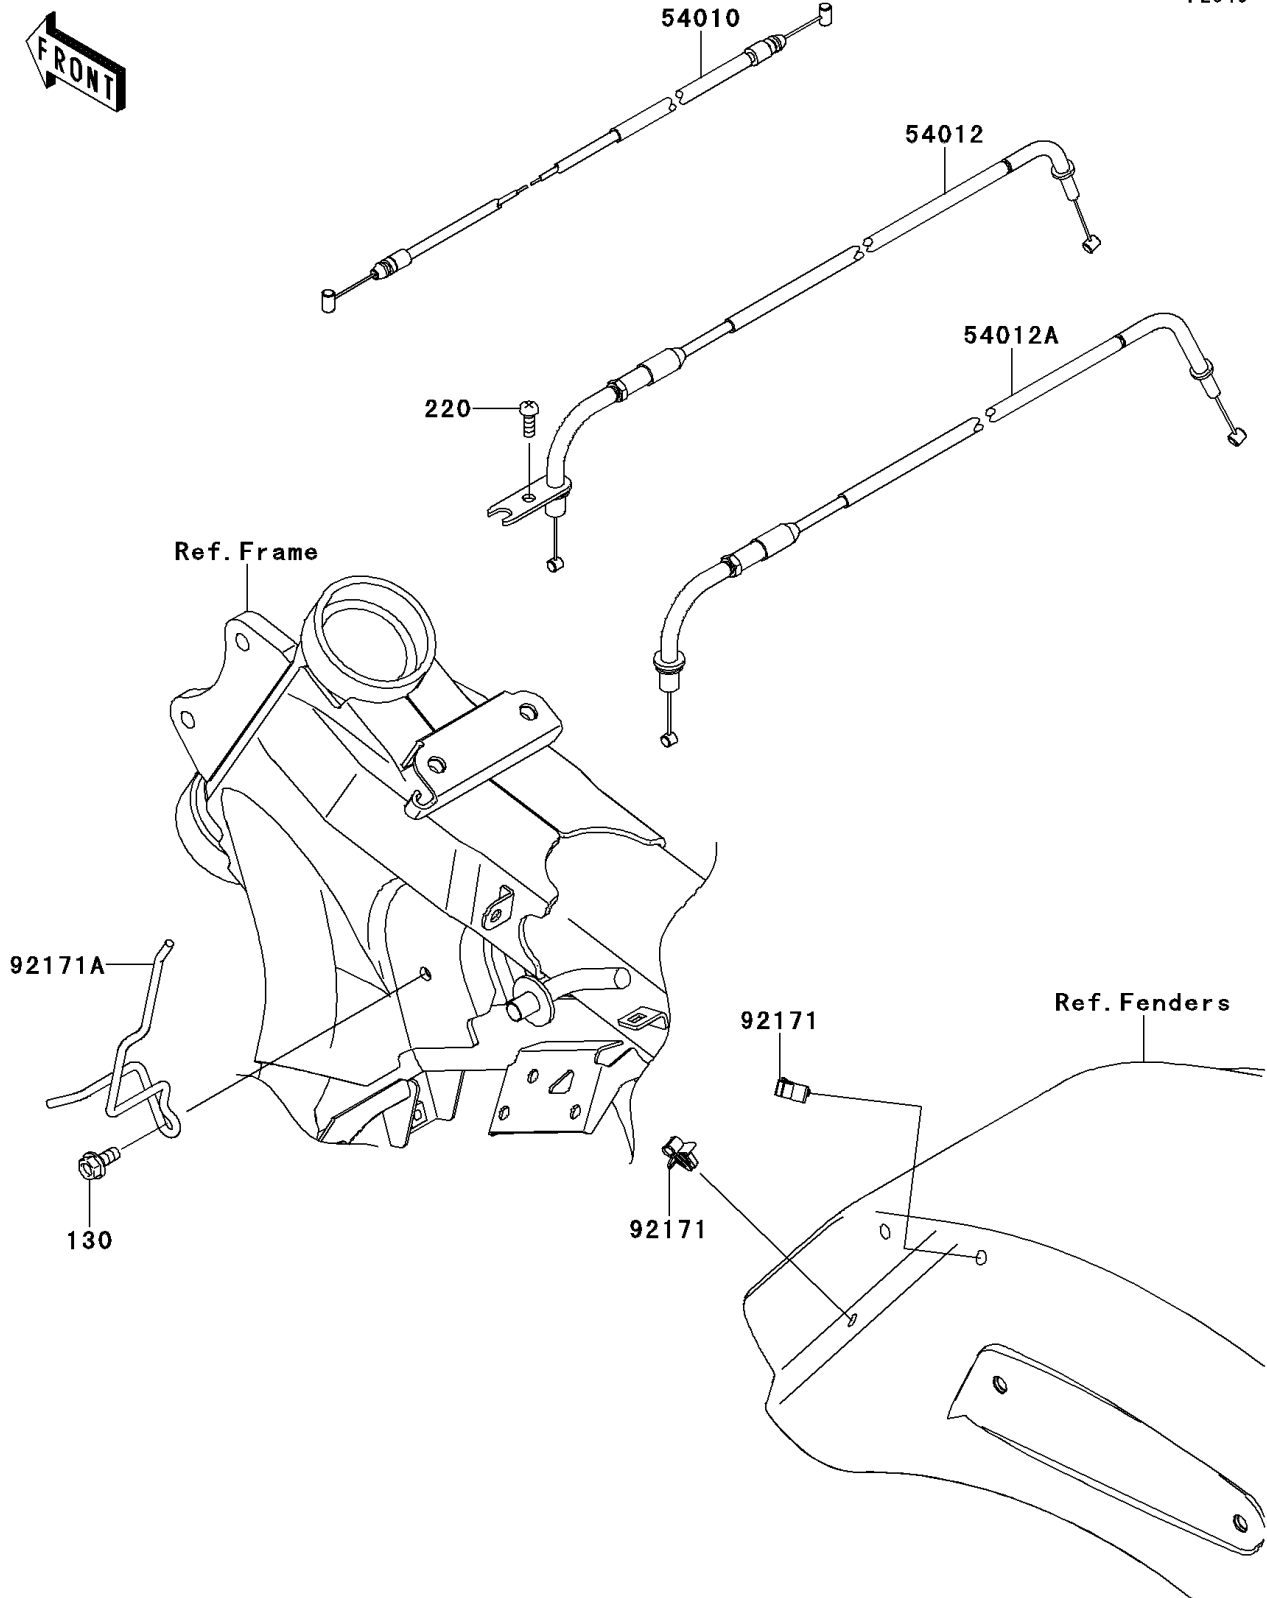

2010 Vulcan® 1700 Voyager® PARTS DIAGRAM

Cables

F2540

2010 Vulcan® 1700 Voyager® PARTS LIST

Cables

ITEM NAME	PART NUMBER	QUANTITY
BOLT-FLANGED,6X14 (Ref # 130)	130BB0614	1
SCREW-PAN-CROSS,5X14 (Ref # 220)	220AB0514	1
CABLE,SEAT LOCK (Ref # 54010)	54010-0092	1
CABLE-THROTTLE,OPENING (Ref # 54012)	54012-0282	1
CABLE-THROTTLE,CLOSING (Ref # 54012A)	54012-0283	1
CLAMP,SEAT LOCK CABLE (Ref # 92171)	92171-0328	2
CLAMP,CABLE (Ref # 92171A)	92171-1838	1