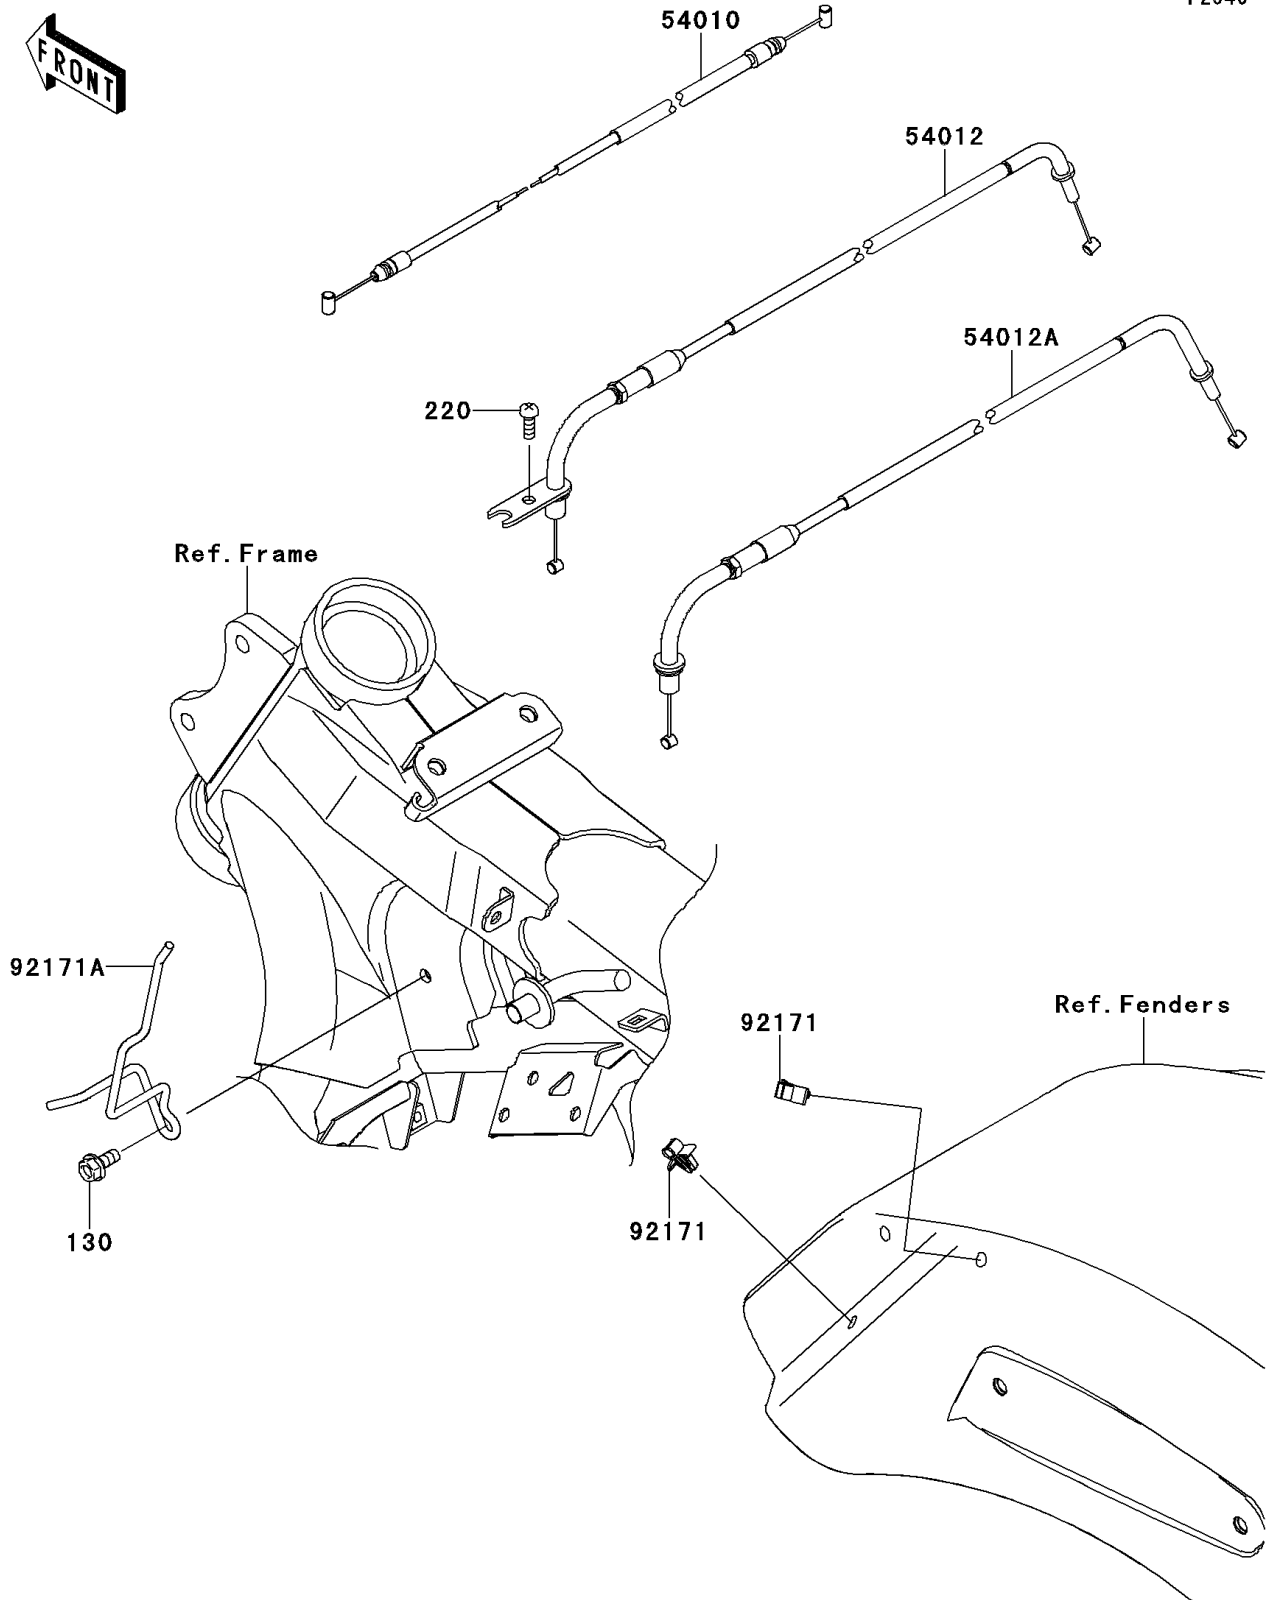

2012 VULCAN® 1700 VOYAGER® PARTS DIAGRAM

Cables

F2540

2012 VULCAN® 1700 VOYAGER® PARTS LIST

Cables

| ITEM NAME | PART NUMBER | QUANTITY |
|---------------------------------------|-------------|----------|
| BOLT-FLANGED,6X14 (Ref # 130) | 130BB0614 | 1 |
| SCREW-PAN-CROSS,5X14 (Ref # 220) | 220AB0514 | 1 |
| CABLE,SEAT LOCK (Ref # 54010) | 54010-0092 | 1 |
| CABLE-THROTTLE,OPENING (Ref # 54012) | 54012-0282 | 1 |
| CABLE-THROTTLE,CLOSING (Ref # 54012A) | 54012-0283 | 1 |
| CLAMP,SEAT LOCK CABLE (Ref # 92171) | 92171-0328 | 2 |
| CLAMP,CABLE (Ref # 92171A) | 92171-1838 | 1 |