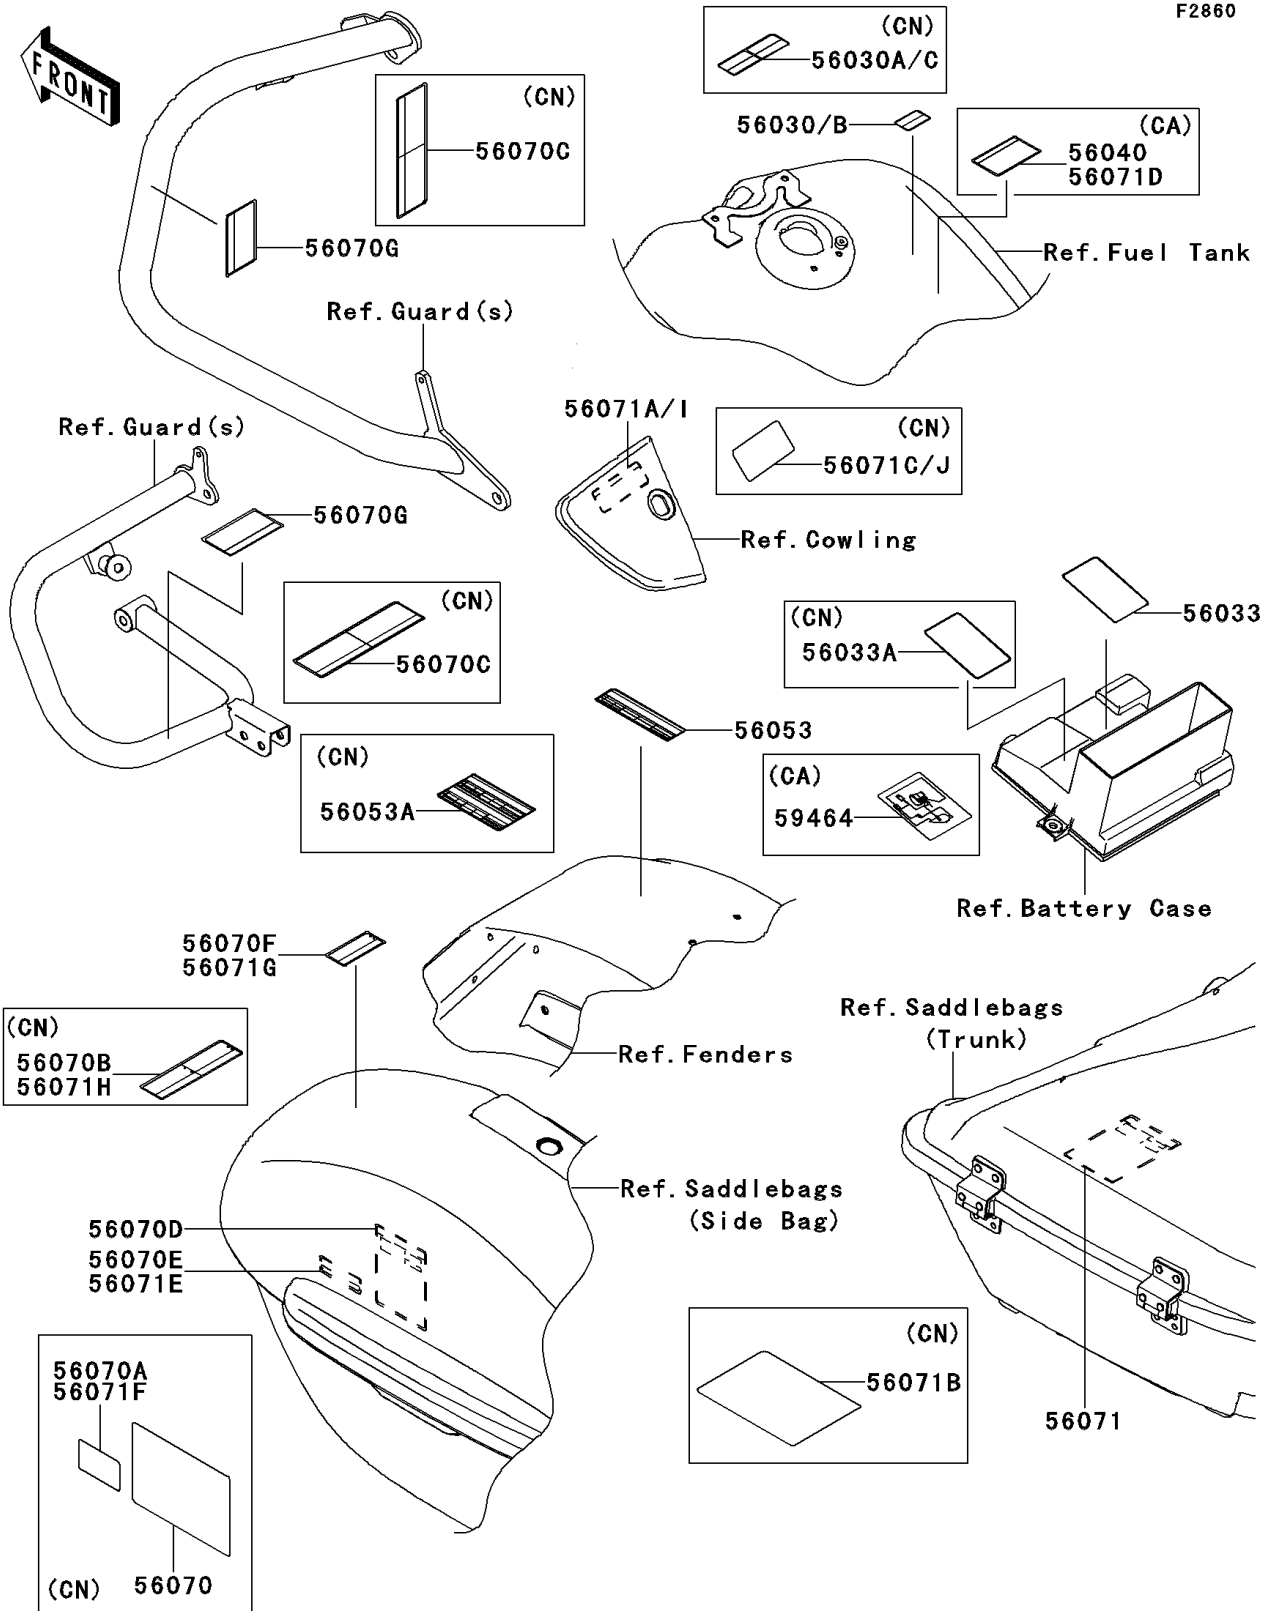

2010 Vulcan® 1700 Voyager® PARTS DIAGRAM

Labels

2010 Vulcan® 1700 Voyager® PARTS LIST

Labels

ITEM NAME	PART NUMBER	QUANTITY
LABEL-MANUAL,DAILY SAFETY (Ref # 56033)	56033-0271	1
LABEL,GASOLINE (Ref # 56030)	56030-0357	1
LABEL,GASOLINE (Ref # 56030A)	56030-0358	1
LABEL-MANUAL,DAILY SAFETY (Ref # 56033A)	56033-0272	1
LABEL-SPECIFICATION,TIRE&LOAD (Ref # 56053)	56053-0379	1
LABEL-SPECIFICATION,TIRE&LOAD (Ref # 56053A)	56053-0380	1
LABEL-WARNING,SADDLEBAG (Ref # 56070)	56070-1150	2
LABEL-WARNING,SIDE BAG GUARD (Ref # 56070C)	56070-1180	2
LABEL-WARNING,SADDLEBAG (Ref # 56070D)	56070-1282	2
LABEL-WARNING,SIDE BAG GUARD (Ref # 56070G)	56070-1285	2
LABEL-WARNING,CENTER BAG (Ref # 56071)	56071-0115	1
LABEL-WARNING,CENTER BAG (Ref # 56071B)	56071-0118	1
LABEL-WARNING,EVAPO (Ref # 56071D)	56071-0158	1
LABEL-WARNING,SADDLEBAG (Ref # 56071E)	56071-0171	2
LABEL-WARNING,SADDLEBAG (Ref # 56071F)	56071-0172	2
LABEL-WARNING,SADDLEBAG (Ref # 56071G)	56071-0173	2
LABEL-WARNING,SADDLEBAG (Ref # 56071H)	56071-0175	2
LABEL-WARNING,STORAGE COMPT (Ref # 56071I)	56071-0180	2
LABEL-WARNING,STORAGE COMPT (Ref # 56071J)	56071-0181	2
LABEL-CERTIFICATION,EVAPO ROUT (Ref # 59464)	59464-1618	1