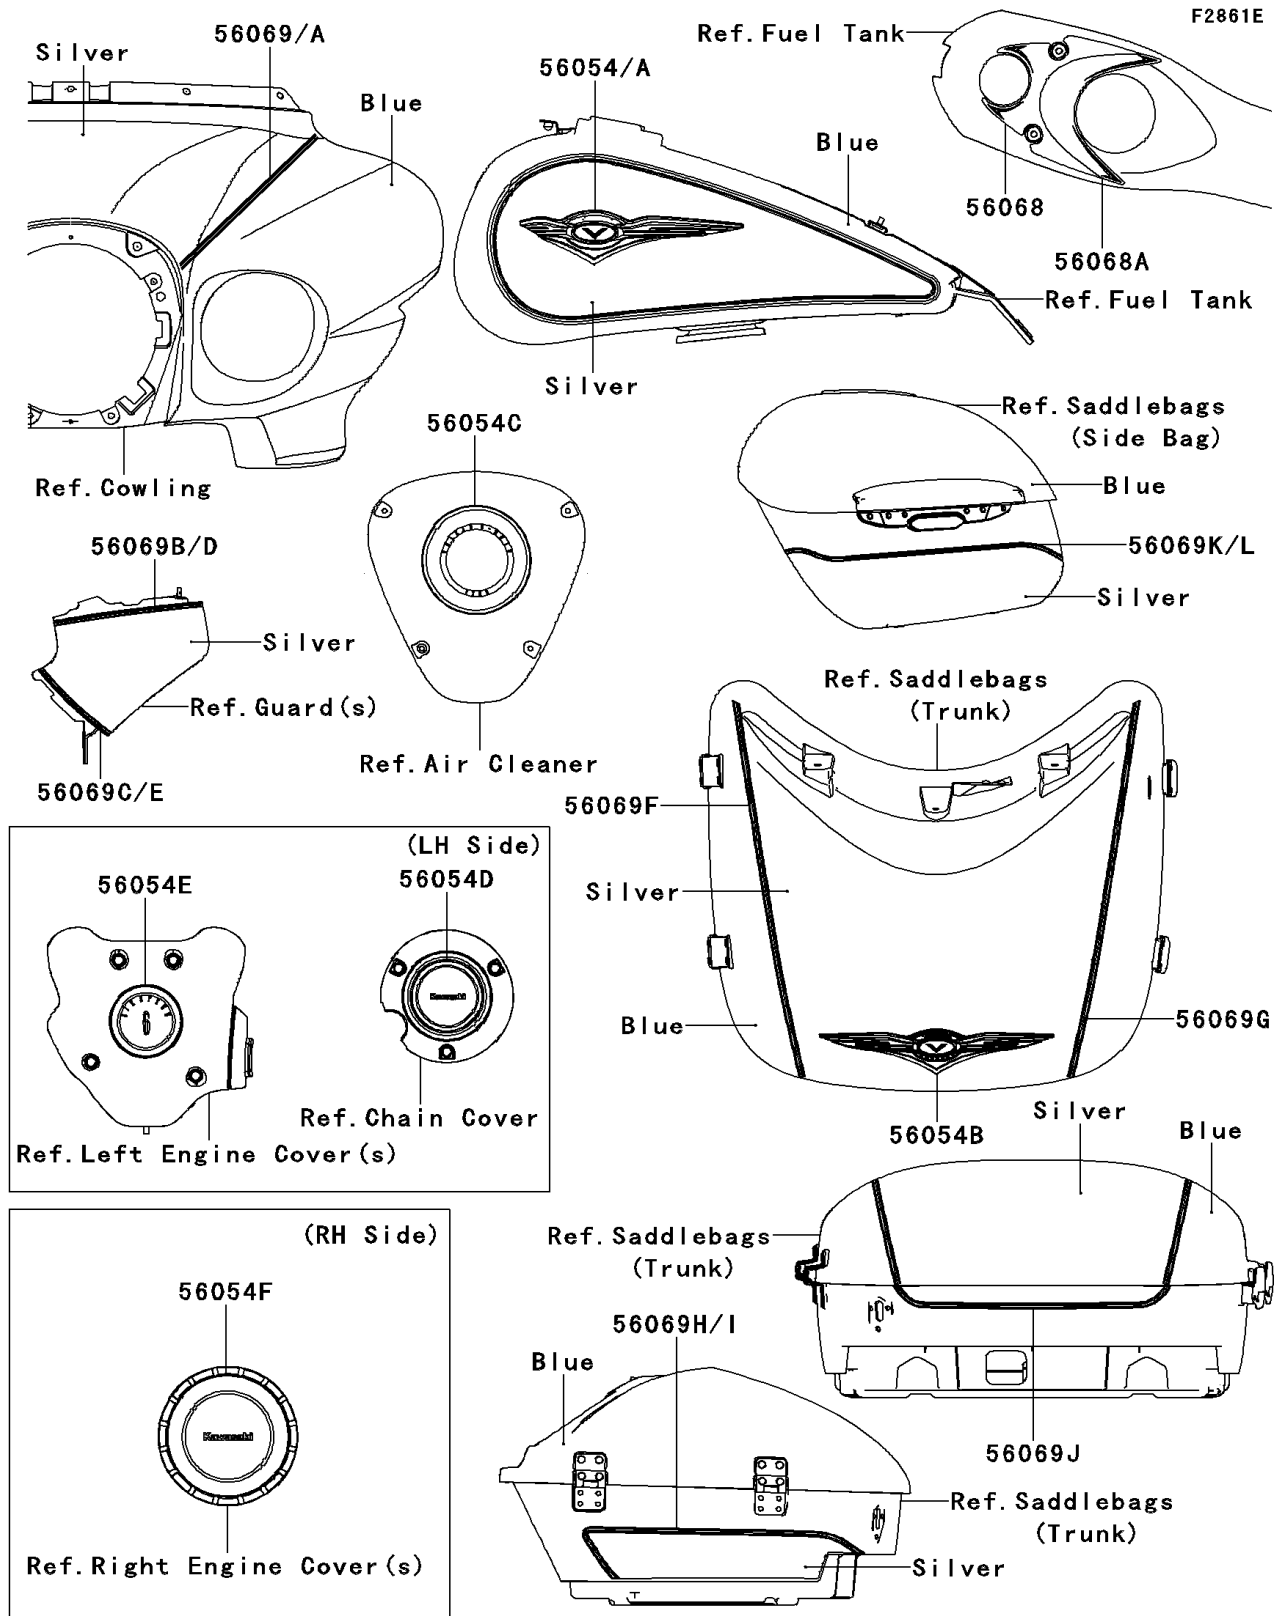

# 2011 VULCAN® 1700 VOYAGER® PARTS DIAGRAM

Decals(Blue/Silver)(ABF)(CA,US)

## 2011 VULCAN® 1700 VOYAGER® PARTS LIST

Decals(Blue/Silver)(ABF)(CA,US)

ITEM NAME	PART NUMBER	QUANTITY
MARK,FUEL TANK,LH (Ref # 56054)	56054-0300	1
MARK,FUEL TANK,RH (Ref # 56054A)	56054-0301	1
MARK,REAR TRUNK (Ref # 56054B)	56054-0302	1
MARK,AIR CLEANER COVER (Ref # 56054C)	56054-0303	2
MARK,PULLEY COVER (Ref # 56054D)	56054-0304	1
MARK,GENERATOR COVER (Ref # 56054E)	56054-0305	1
MARK,CLUTCH COVER (Ref # 56054F)	56054-0463	1
PATTERN,TANK COVER,UPP (Ref # 56068)	56068-1881	1
PATTERN,TANK COVER,LWR (Ref # 56068A)	56068-1882	1
PATTERN,FR COWLING,LH (Ref # 56069)	56069-1077	1
PATTERN,FR COWLING,RH (Ref # 56069A)	56069-1078	1
PATTERN,LEG SHIELD,UPP,LH (Ref # 56069B)	56069-1079	1
PATTERN,LEG SHIELD,LWR,LH (Ref # 56069C)	56069-1080	1
PATTERN,LEG SHIELD,UPP,RH (Ref # 56069D)	56069-1081	1
PATTERN,LEG SHIELD,LWR,RH (Ref # 56069E)	56069-1082	1
PATTERN,REAR TRUNK,UPP,LH (Ref # 56069F)	56069-1083	1
PATTERN,REAR TRUNK,UPP,RH (Ref # 56069G)	56069-1084	1
PATTERN,REAR TRUNK,LWR,LH (Ref # 56069H)	56069-1085	1
PATTERN,REAR TRUNK,LWR,RH (Ref # 56069I)	56069-1086	1
PATTERN,REAR TRUNK,LWR,CNT (Ref # 56069J)	56069-1087	1
PATTERN,SIDE BAG,LH (Ref # 56069K)	56069-1088	1
PATTERN,SIDE BAG,RH (Ref # 56069L)	56069-1089	1