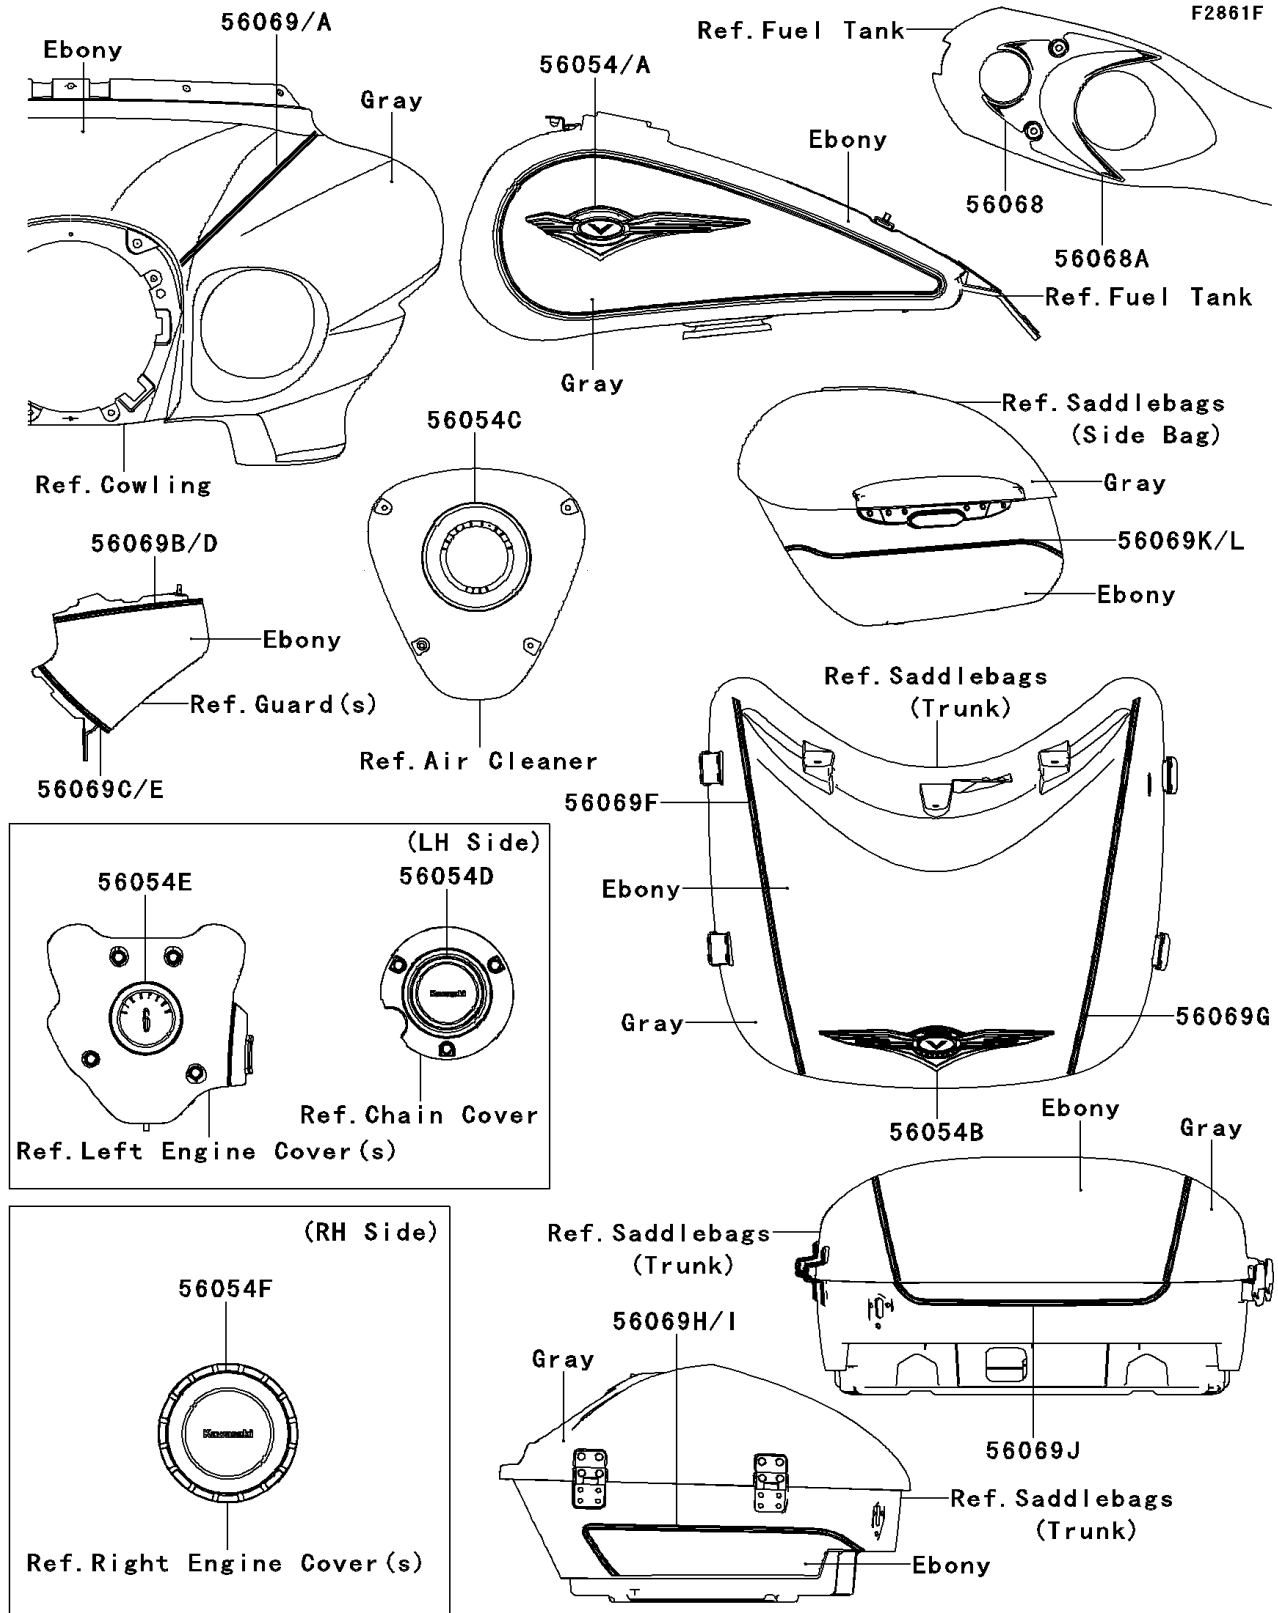

# 2011 VULCAN® 1700 VOYAGER® PARTS DIAGRAM

Decals(Ebony/Gray)(ABF)

## 2011 VULCAN® 1700 VOYAGER® PARTS LIST

Decals(Ebony/Gray)(ABF)

ITEM NAME	PART NUMBER	QUANTITY
MARK,FUEL TANK,LH (Ref # 56054)	56054-0300	1
MARK,FUEL TANK,RH (Ref # 56054A)	56054-0301	1
MARK,REAR TRUNK (Ref # 56054B)	56054-0302	1
MARK,AIR CLEANER COVER (Ref # 56054C)	56054-0303	2
MARK,PULLEY COVER (Ref # 56054D)	56054-0304	1
MARK,GENERATOR COVER (Ref # 56054E)	56054-0305	1
MARK,CLUTCH COVER (Ref # 56054F)	56054-0463	1
PATTERN,TANK COVER,UPP (Ref # 56068)	56068-1881	1
PATTERN,TANK COVER,LWR (Ref # 56068A)	56068-1882	1
PATTERN,FR COWLING,LH (Ref # 56069)	56069-1062	1
PATTERN,FR COWLING,RH (Ref # 56069A)	56069-1063	1
PATTERN,LEG SHIELD,UPP,LH (Ref # 56069B)	56069-1064	1
PATTERN,LEG SHIELD,LWR,LH (Ref # 56069C)	56069-1065	1
PATTERN,LEG SHIELD,UPP,RH (Ref # 56069D)	56069-1066	1
PATTERN,LEG SHIELD,LWR,RH (Ref # 56069E)	56069-1067	1
PATTERN,REAR TRUNK,UPP,LH (Ref # 56069F)	56069-1068	1
PATTERN,REAR TRUNK,UPP,RH (Ref # 56069G)	56069-1069	1
PATTERN,REAR TRUNK,LWR,LH (Ref # 56069H)	56069-1070	1
PATTERN,REAR TRUNK,LWR,RH (Ref # 56069I)	56069-1071	1
PATTERN,REAR TRUNK,LWR,CNT (Ref # 56069J)	56069-1072	1
PATTERN,SIDE BAG,LH (Ref # 56069K)	56069-1073	1
PATTERN,SIDE BAG,RH (Ref # 56069L)	56069-1074	1