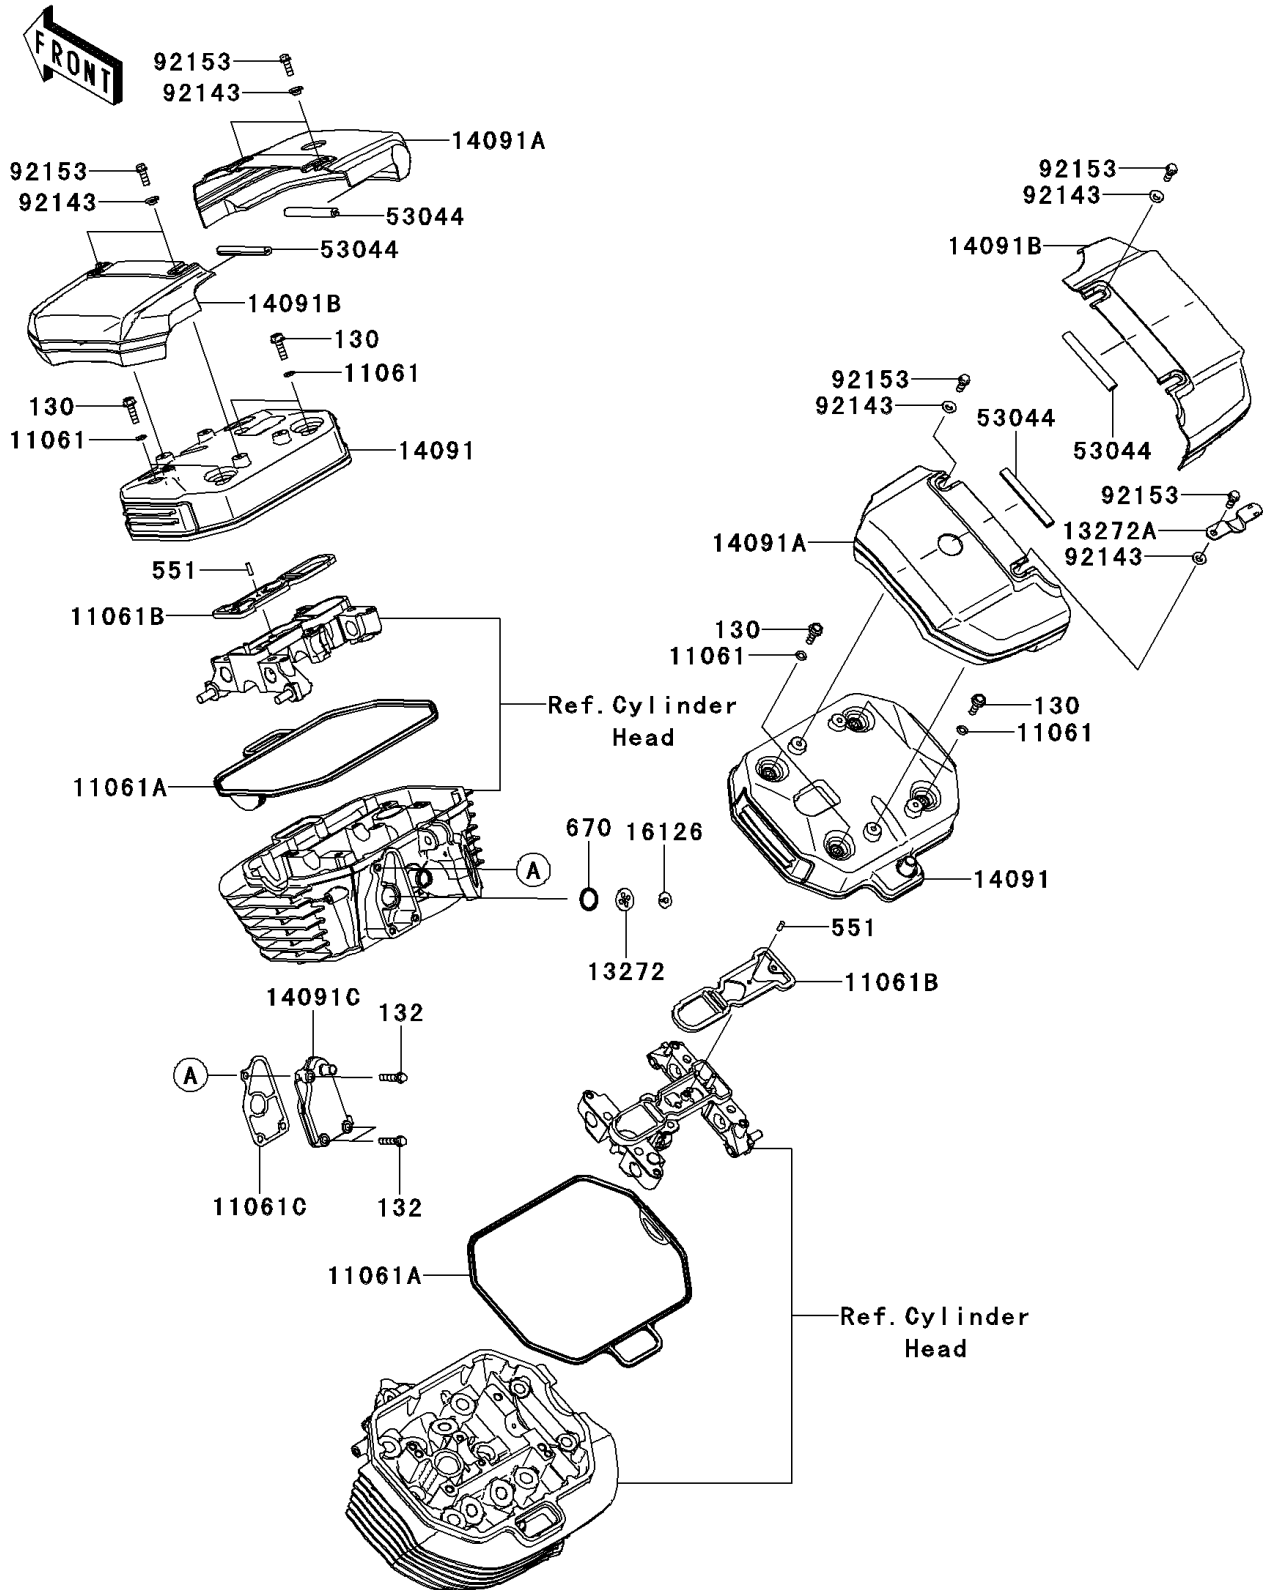

2009 Vulcan 1700 Voyager ABS PARTS DIAGRAM

Cylinder Head Cover

E1112

2009 Vulcan 1700 Voyager ABS PARTS LIST

Cylinder Head Cover

ITEM NAME	PART NUMBER	QUANTITY
BOLT-FLANGED,6X20 (Ref # 130)	130BA0620	8
BOLT-FLANGED-SMALL,6X30 (Ref # 132)	132BC0630	3
PIN-DOWEL (Ref # 551)	551A0412	2
O RING (Ref # 670)	670D2018	1
GASKET (Ref # 11061)	11061-0107	8
GASKET,HEAD COVER (Ref # 11061A)	11061-0331	2
GASKET,ROCKER CASE COVER (Ref # 11061B)	11061-0332	2
GASKET,BREATHER COVER (Ref # 11061C)	11061-0334	1
PLATE (Ref # 13272)	13272-0307	1
PLATE (Ref # 13272A)	13272-0711	1
COVER,HEAD,INSIDE (Ref # 14091)	14091-0966	2
COVER,HEAD,OUTSIDE (Ref # 14091A)	14091-0967	2
COVER,HEAD,OUTSIDE (Ref # 14091B)	14091-0968	2
COVER,BREATHER (Ref # 14091C)	14091-0969	1
VALVE (Ref # 16126)	16126-2051	1
TRIM,L=75 (Ref # 53044)	53044-0009	4
COLLAR (Ref # 92143)	92143-1331	7
BOLT,6X16 (Ref # 92153)	92153-0825	7