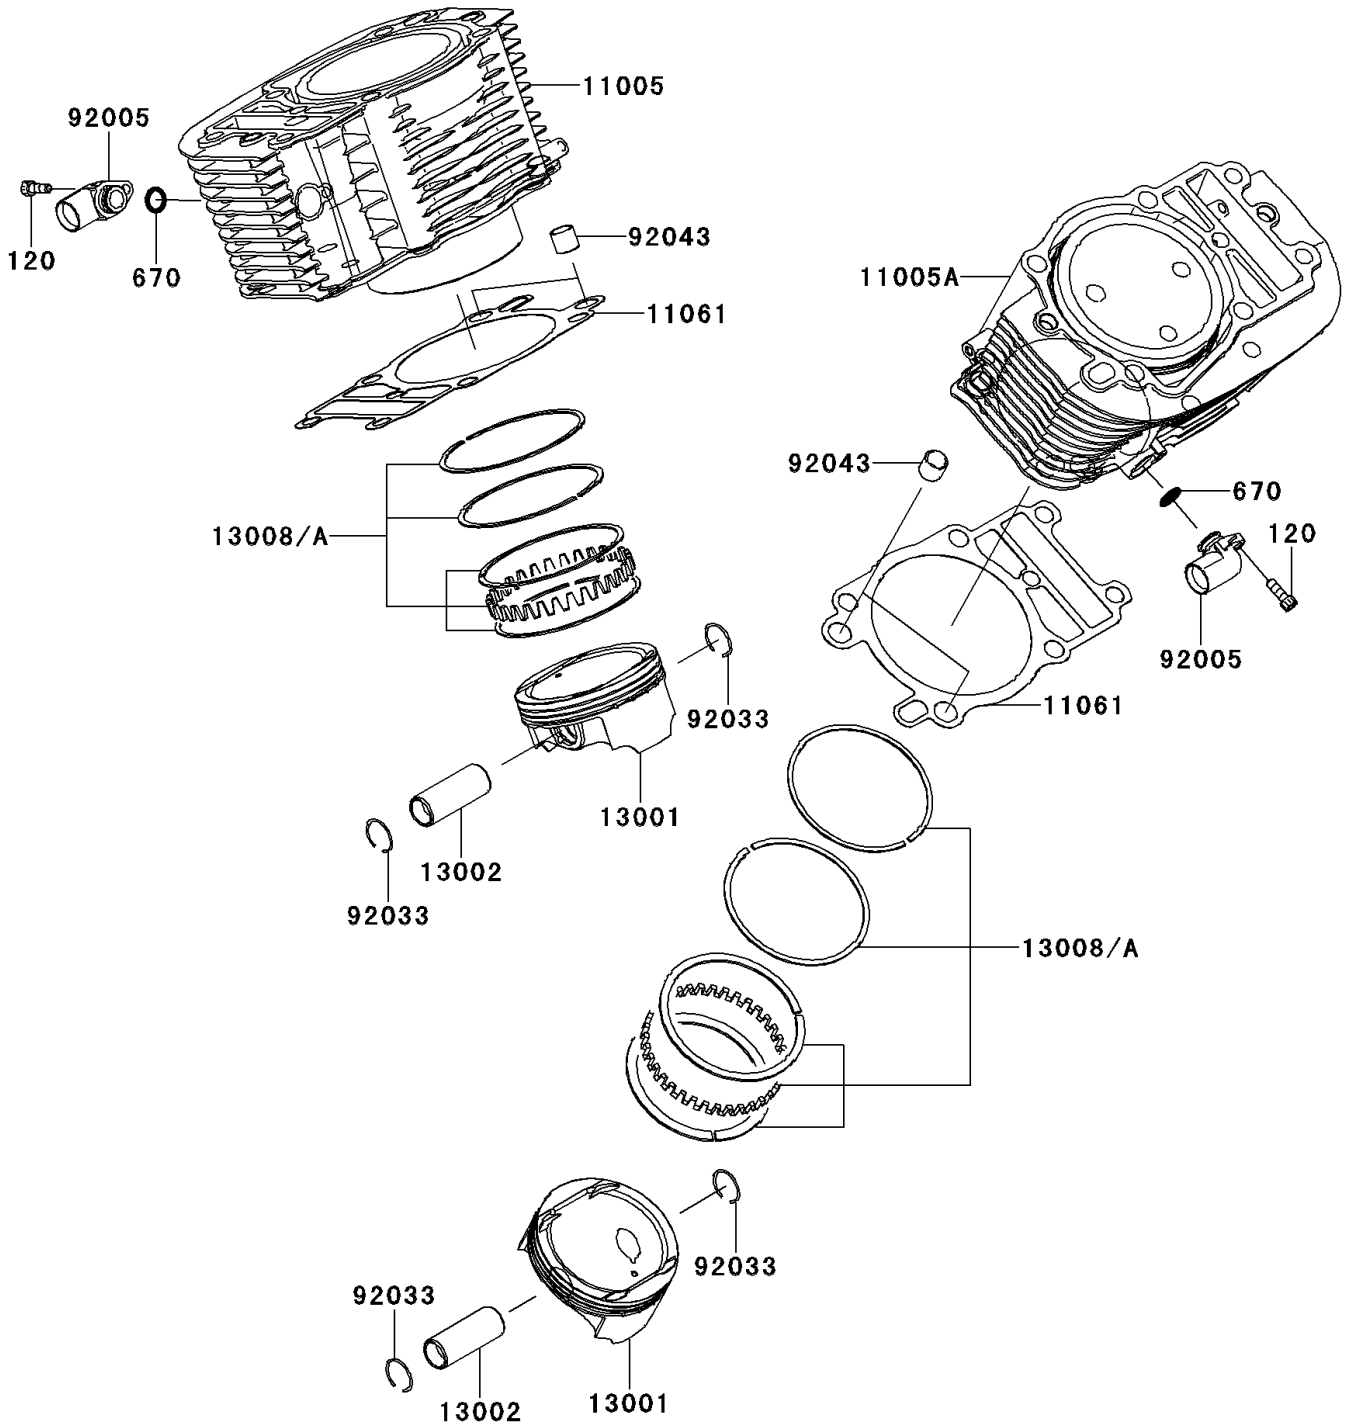

2012 VULCAN® 1700 VOYAGER® ABS PARTS DIAGRAM

Cylinder/Piston(s)

E1120

2012 VULCAN® 1700 VOYAGER® ABS PARTS LIST

Cylinder/Piston(s)

ITEM NAME	PART NUMBER	QUANTITY
BOLT-SOCKET,6X18 (Ref # 120)	120CB0618	2
O RING,15MM (Ref # 670)	670B2015	2
CYLINDER-ENGINE,FR (Ref # 11005)	11005-0103	1
CYLINDER-ENGINE,RR (Ref # 11005A)	11005-0104	1
GASKET,CYLINDER BASE (Ref # 11061)	11061-0335	2
PISTON-ENGINE (Ref # 13001)	13001-0124	2
PIN-PISTON (Ref # 13002)	13002-0023	2
RING-SET-PISTON (Ref # 13008)	13008-0044	2
FITTING (Ref # 92005)	92005-0098	2
RING-SNAP (Ref # 92033)	92033-3721	4
PIN,13X16X14 (Ref # 92043)	92043-1608	4