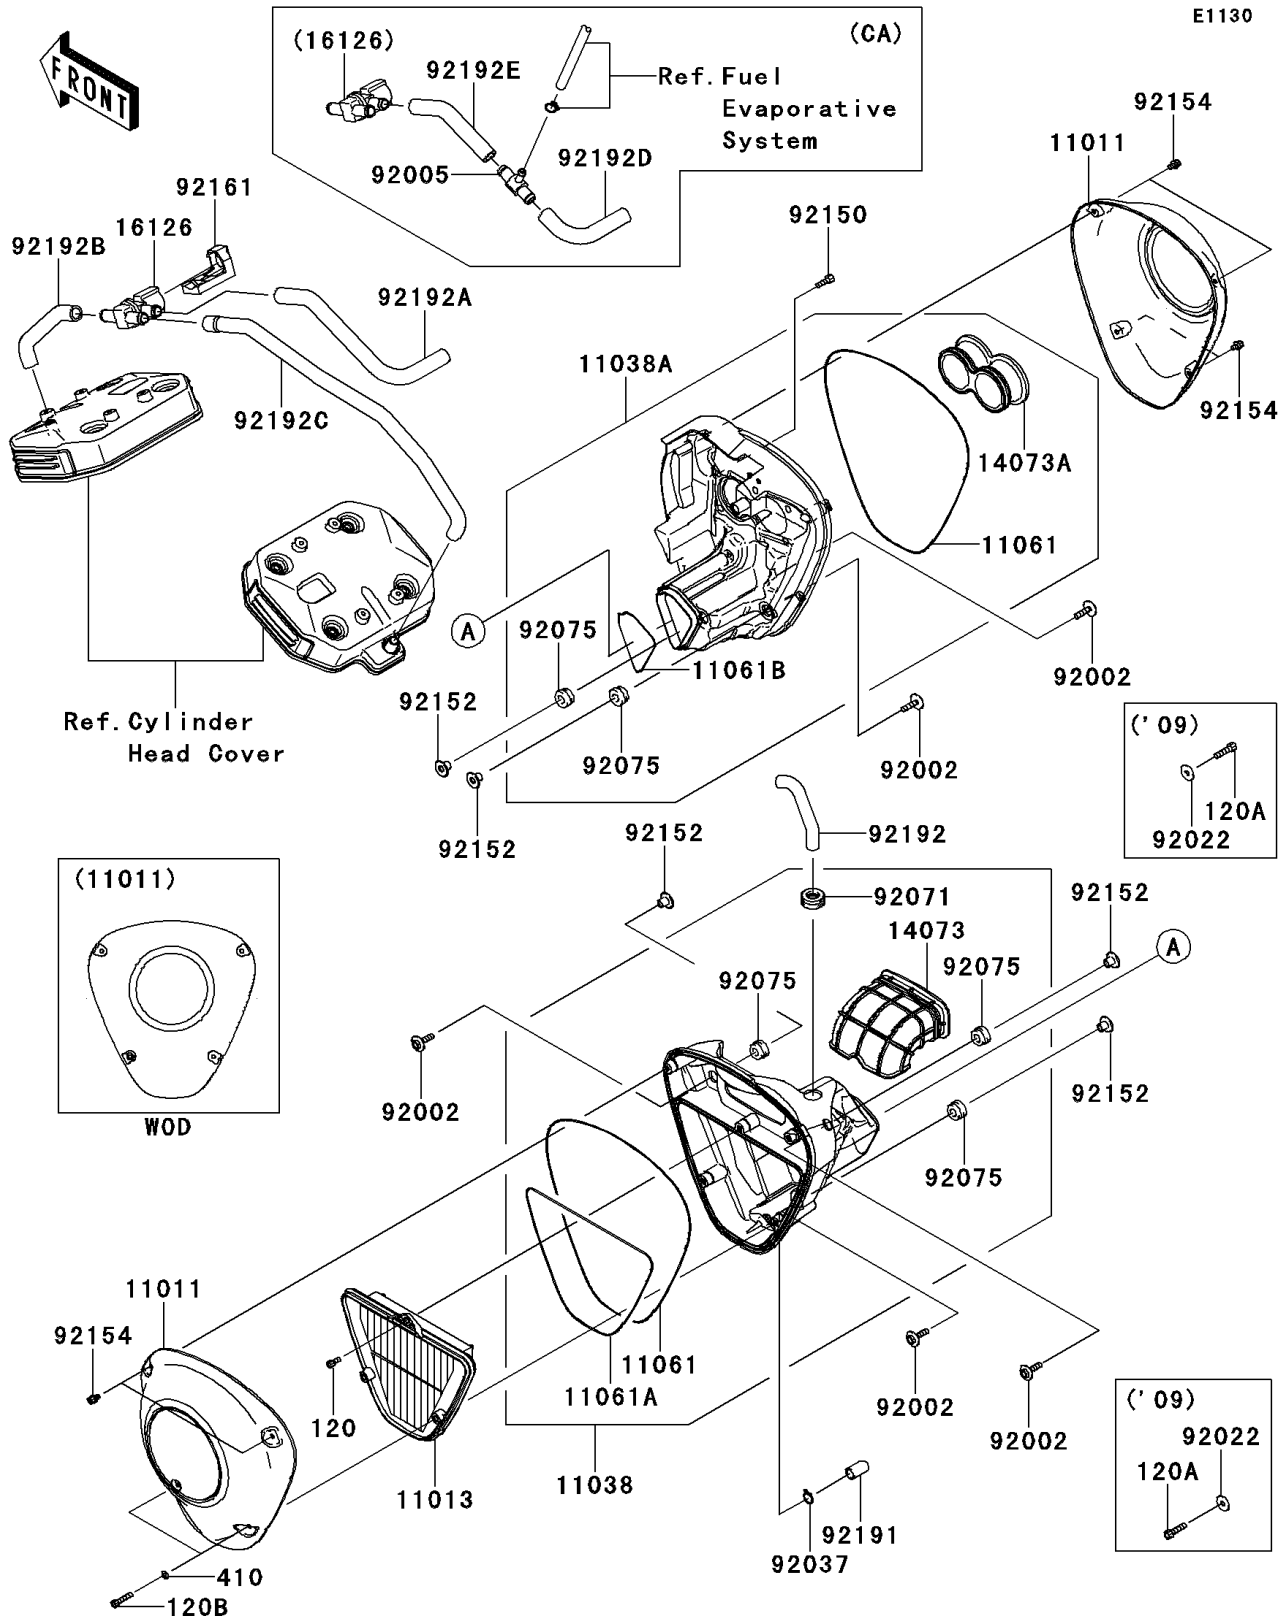

2011 VULCAN® 1700 VOYAGER® ABS PARTS DIAGRAM

Air Cleaner

2011 VULCAN® 1700 VOYAGER® ABS PARTS LIST

Air Cleaner

ITEM NAME	PART NUMBER	QUANTITY
BOLT-SOCKET,5X12 (Ref # 120)	120CA0512	1
BOLT-SOCKET,5X25 (Ref # 120B)	120R0525	2
W-PLAIN-S,5MM (Ref # 410)	410S0500	2
CASE-AIR FILTER (Ref # 11011)	11011-0119	2
ELEMENT-AIR FILTER (Ref # 11013)	11013-0031	1
CASE-ASSY-AIR FILTER,LH (Ref # 11038)	11038-0022	1
CASE-ASSY-AIR FILTER,RH (Ref # 11038A)	11038-0023	1
GASKET,3X812 (Ref # 11061)	11061-0346	2
GASKET,3X630 (Ref # 11061A)	11061-0347	1
GASKET,3X222 (Ref # 11061B)	11061-0367	1
DUCT,INTAKE (Ref # 14073)	14073-0202	1
DUCT,THROBO. FUNNEL (Ref # 14073A)	14073-0203	1
VALVE,AIR SWITCHING (Ref # 16126)	16126-1437	1
BOLT,6X25 (Ref # 92002)	92002-1135	5
CLAMP,14.5MM (Ref # 92037)	92037-1900	1
GROMMET,AIR SUCTION VALVE (Ref # 92071)	92071-1249	1
DAMPER,RUBBER (Ref # 92075)	92075-1123	5
BOLT,6X18 (Ref # 92150)	92150-1645	5
COLLAR,6.3X10X12 (Ref # 92152)	92152-0694	5
BOLT,SOCKET,5X10 (Ref # 92154)	92154-0131	6
DAMPER (Ref # 92161)	92161-0309	1
TUBE (Ref # 92191)	92191-1704	1
TUBE,BREATHER (Ref # 92192)	92192-0650	1
TUBE,FR HEAD-ASWV (Ref # 92192B)	92192-0652	1
TUBE,RR HEAD-ASWV (Ref # 92192C)	92192-0653	1
FITTING (Ref # 92005)	92005-0054	1
TUBE,A/C-ASWV (Ref # 92192A)	92192-0651	1
TUBE,ASWV-FITTING (Ref # 92192D)	92192-0654	1
TUBE,FITTING-A/C (Ref # 92192E)	92192-0655	1