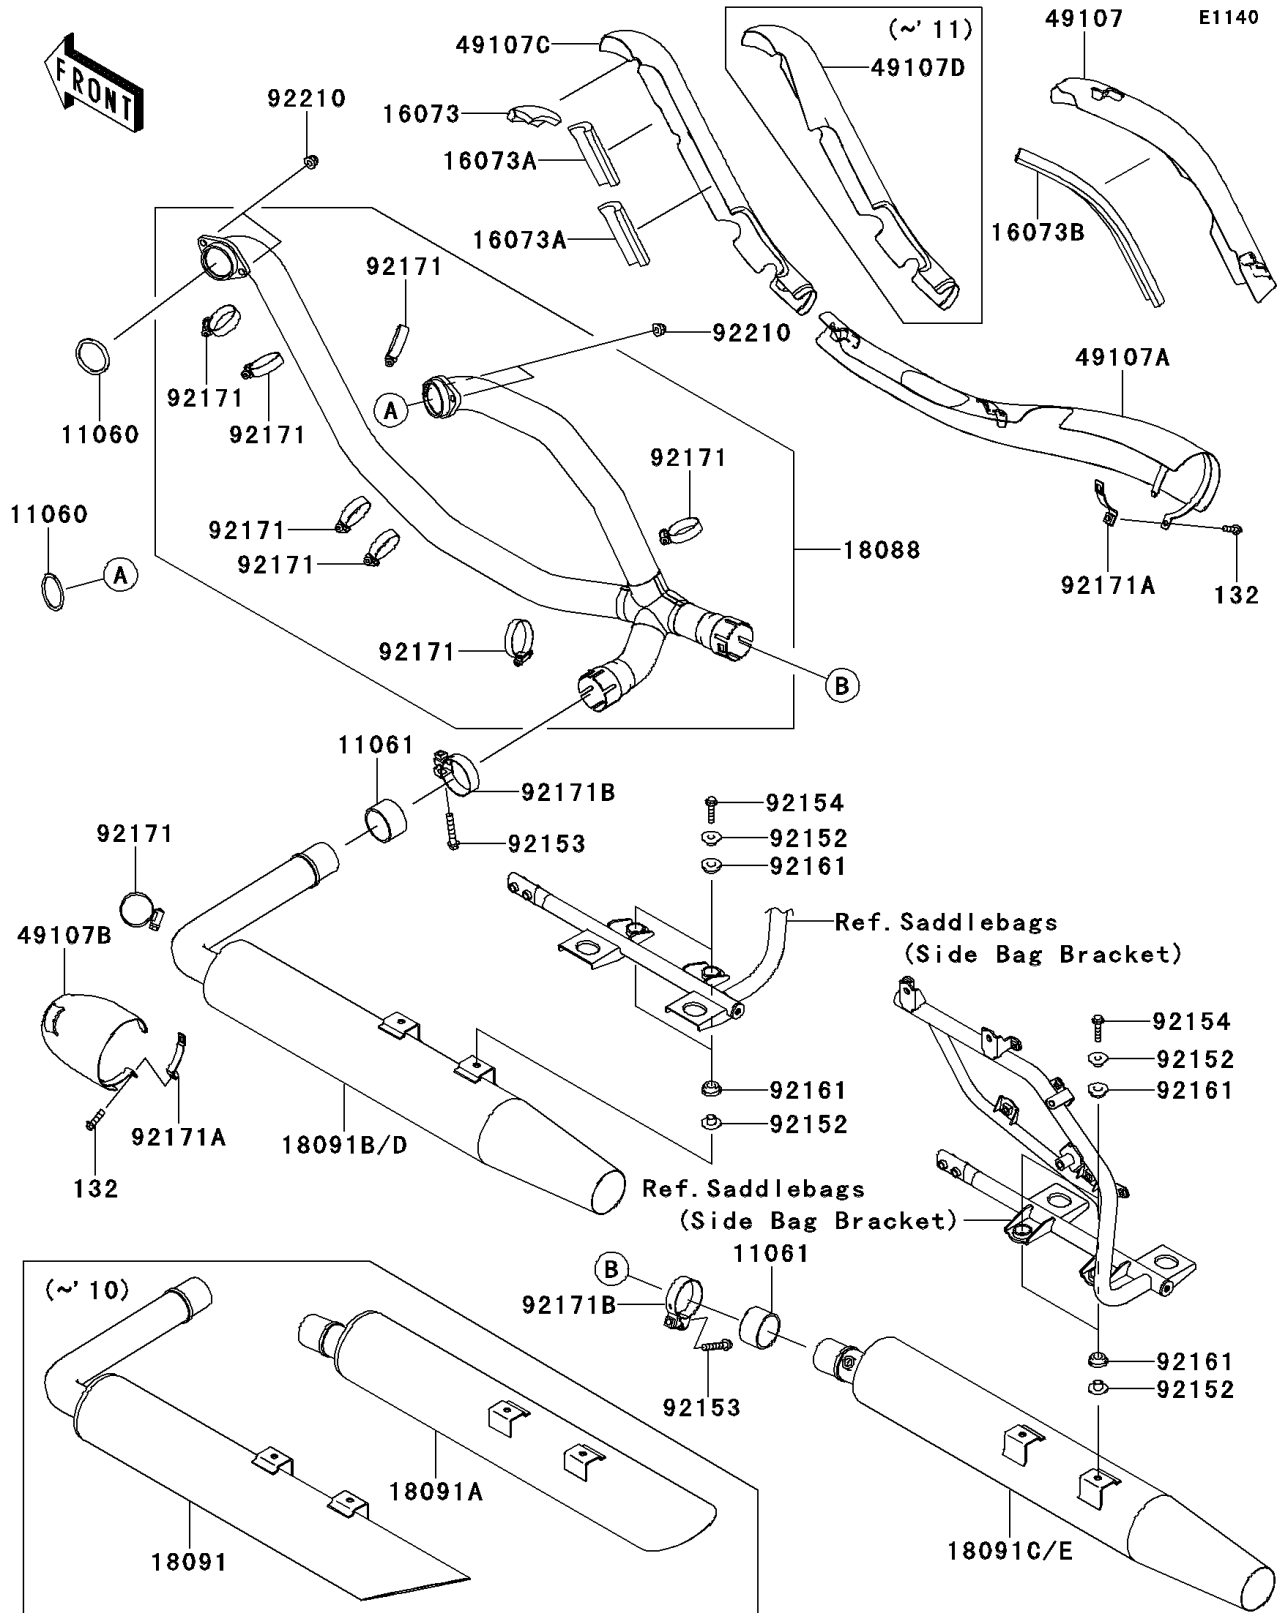

2011 VULCAN® 1700 VOYAGER® ABS PARTS DIAGRAM

Muffler(s)

2011 VULCAN® 1700 VOYAGER® ABS PARTS LIST

Muffler(s)

ITEM NAME	PART NUMBER	QUANTITY
BOLT-FLANGED-SMALL,6X20 (Ref # 132)	132BC0620	2
GASKET,EXHAUST PIPE (Ref # 11060)	11060-1119	2
GASKET,MUFFLER CONNECTING (Ref # 11061)	11061-0240	2
INSULATOR (Ref # 16073)	16073-0125	1
INSULATOR (Ref # 16073A)	16073-0126	2
INSULATOR (Ref # 16073B)	16073-0128	1
PIPE-EXHAUST (Ref # 18088)	18088-0414	1
BODY-COMP-MUFFLER,LH (Ref # 18091B)	18091-0715	1
BODY-COMP-MUFFLER,RH (Ref # 18091C)	18091-0716	1
COVER-EXHAUST PIPE,RR (Ref # 49107)	49107-0122	1
COVER-EXHAUST PIPE,FR-R (Ref # 49107A)	49107-0153	1
COVER-EXHAUST PIPE,LH (Ref # 49107B)	49107-0154	1
COVER-EXHAUST PIPE,FR-F (Ref # 49107D)	49107-0172	1
COLLAR,8.8X12X10.6 (Ref # 92152)	92152-0082	8
BOLT,8X45 (Ref # 92153)	92153-0702	2
BOLT,FLANGED,8X32 (Ref # 92154)	92154-0136	4
DAMPER (Ref # 92161)	92161-0135	8
CLAMP (Ref # 92171)	92171-0072	8
CLAMP (Ref # 92171A)	92171-0294	2
CLAMP (Ref # 92171B)	92171-0358	2
NUT,CAP,8MM (Ref # 92210)	92210-1132	4