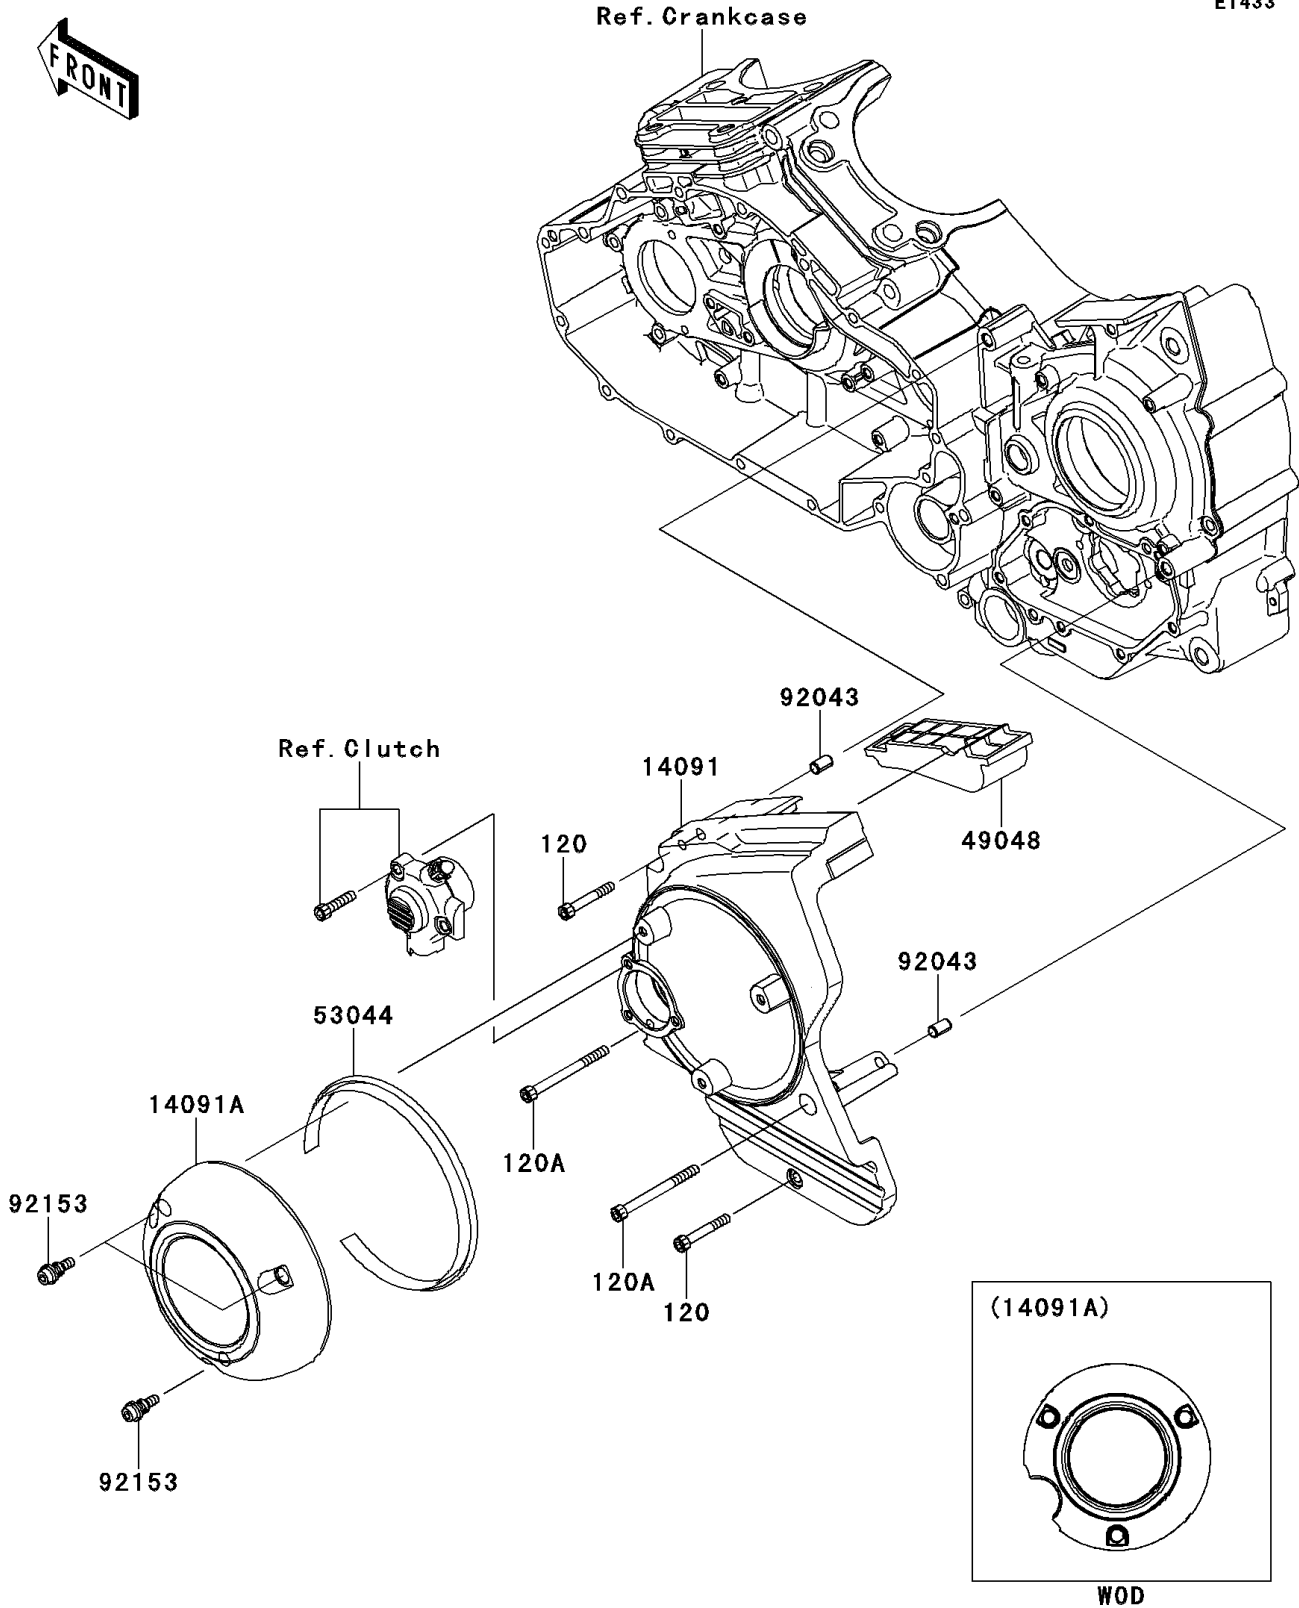

2011 VULCAN® 1700 VOYAGER® ABS PARTS DIAGRAM

Chain Cover

E1433

2011 VULCAN® 1700 VOYAGER® ABS PARTS LIST

Chain Cover

ITEM NAME	PART NUMBER	QUANTITY
BOLT-SOCKET,6X40 (Ref # 120)	120CC0640	2
BOLT-SOCKET,6X70 (Ref # 120A)	120CC0670	2
COVER,PULLEY (Ref # 14091)	14091-0970	1
COVER,PULLEY,OUTER (Ref # 14091A)	14091-0994	1
SHOE (Ref # 49048)	49048-0002	1
TRIM,ISOLATOR (Ref # 53044)	53044-0047	1
PIN,6.2X8X14 (Ref # 92043)	92043-1263	2
BOLT,SOCKET,6X22 (Ref # 92153)	92153-1331	3