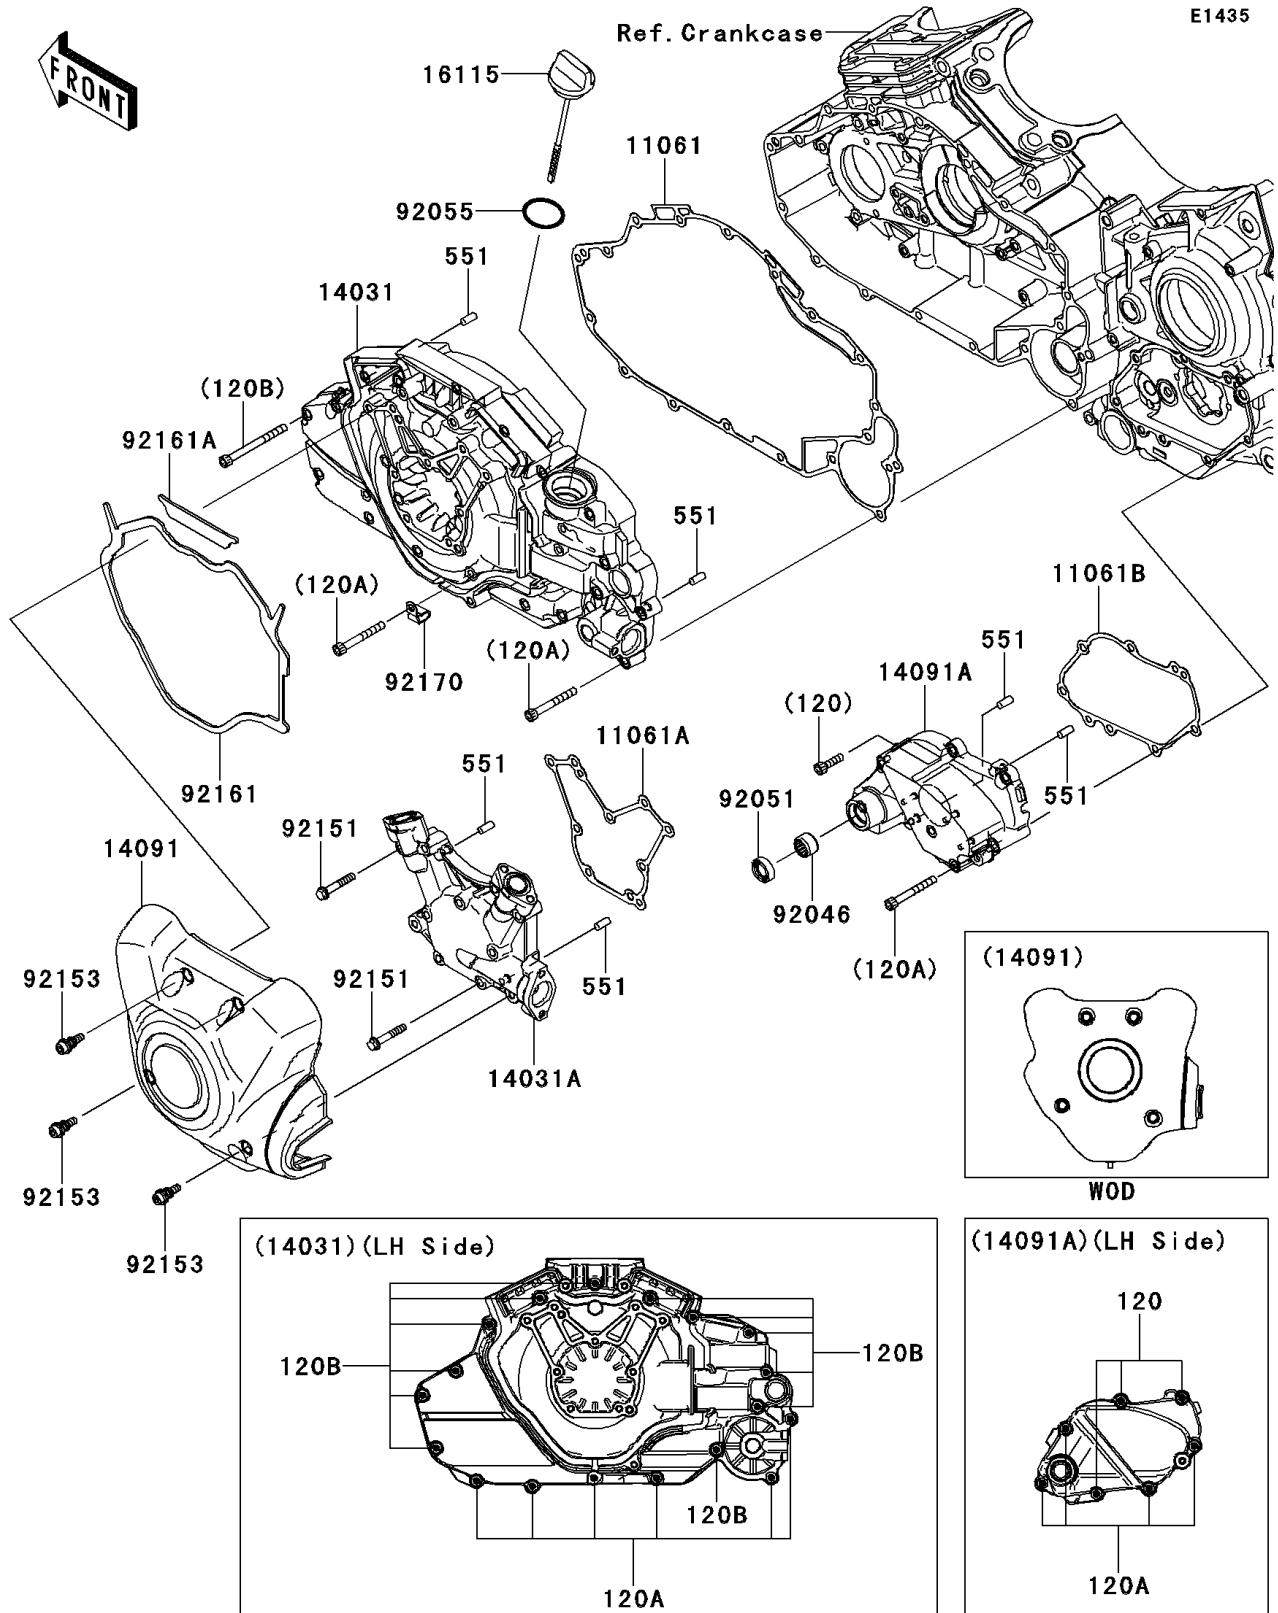

# 2011 VULCAN® 1700 VOYAGER® ABS PARTS DIAGRAM

Left Engine Cover(s)

## 2011 VULCAN® 1700 VOYAGER® ABS PARTS LIST

### Left Engine Cover(s)

ITEM NAME	PART NUMBER	QUANTITY
BOLT-SOCKET,6X22 (Ref # 120)	120CC0622	3
BOLT-SOCKET,6X50 (Ref # 120A)	120CC0650	10
BOLT-SOCKET,6X70 (Ref # 120B)	120CC0670	12
PIN-DOWEL,6X14 (Ref # 551)	551A0614	6
GASKET,GENERATOR COVER,IN (Ref # 11061)	11061-0338	1
GASKET,GENERATOR COVER,MID (Ref # 11061A)	11061-0339	1
GASKET,CHANGE COVER (Ref # 11061B)	11061-0340	1
COVER-GENERATOR,INNER (Ref # 14031)	14031-0093	1
COVER-GENERATOR,MIDDLE (Ref # 14031A)	14031-0094	1
COVER,GENERATOR,OUTER (Ref # 14091)	14091-1690	1
COVER,CHANGE (Ref # 14091A)	14091-1807	1
CAP-OIL FILLER (Ref # 16115)	16115-0019	1
BEARING-NEEDLE,HK1312 (Ref # 92046)	92046-1148	1
SEAL-OIL,TB13225.5 (Ref # 92051)	92051-005	1
RING-O,31.5X2.6 (Ref # 92055)	92055-049	1
BOLT,6X35 (Ref # 92151)	92151-1624	9
BOLT,SOCKET,6X22 (Ref # 92153)	92153-1331	4
DAMPER (Ref # 92161)	92161-0668	1
DAMPER (Ref # 92161A)	92161-0672	1
CLAMP (Ref # 92170)	92170-1577	1