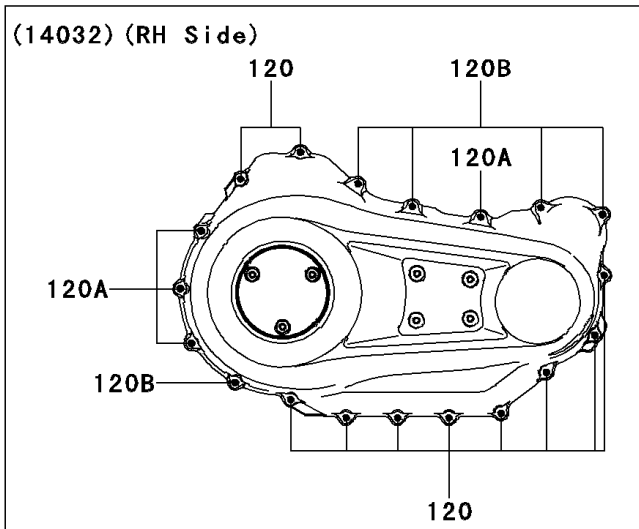

2011 VULCAN® 1700 VOYAGER® ABS PARTS DIAGRAM

Right Engine Cover(s)

E1436

2011 VULCAN® 1700 VOYAGER® ABS PARTS LIST

Right Engine Cover(s)

ITEM NAME	PART NUMBER	QUANTITY
BOLT-SOCKET,6X50 (Ref # 120)	120CC0650	10
BOLT-SOCKET,6X65 (Ref # 120A)	120CC0665	4
BOLT-SOCKET,6X75 (Ref # 120B)	120CC0675	5
PIN-DOWEL,6X14 (Ref # 551)	551A0614	2
GASKET,CLUTCH COVER (Ref # 11061)	11061-0337	1
COVER-CLUTCH (Ref # 14032)	14032-0141	1
COVER,CLUTCH,OUTER (Ref # 14091)	14091-0995	1
COVER,CLUTCH OUTER (Ref # 14092)	14092-0033	1
BEARING-NEEDLE,HK1212V11 (Ref # 92046)	92046-1292	1
COLLAR (Ref # 92143)	92143-1087	3
BOLT,6X16 (Ref # 92153)	92153-0825	4
BOLT,SOCKET,6X16 (Ref # 92154)	92154-0257	3