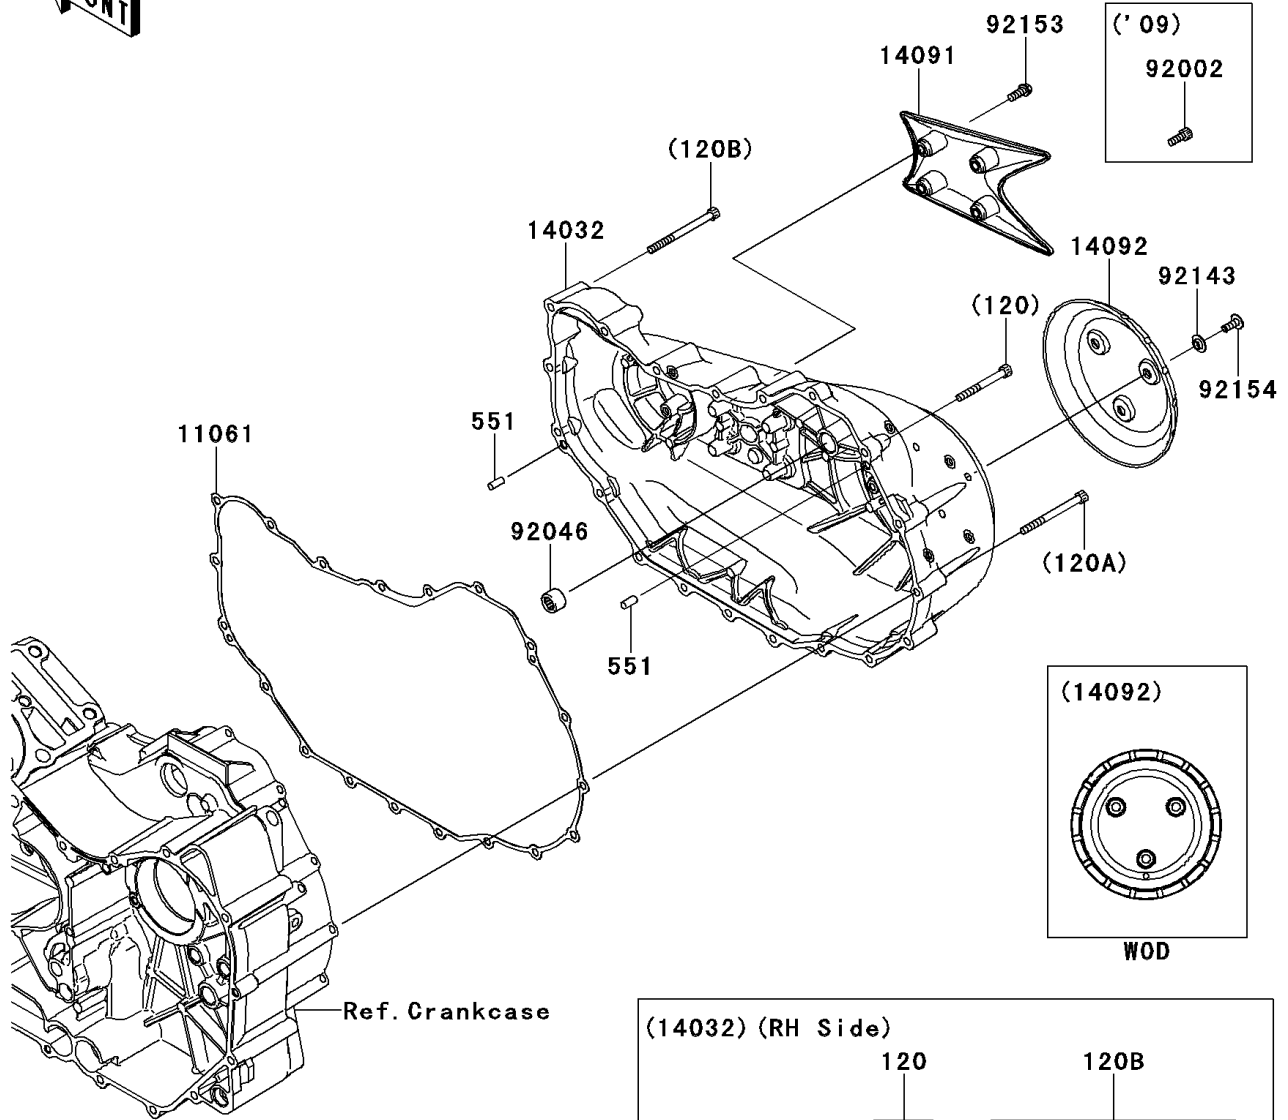

2011 VULCAN® 1700 VOYAGER® ABS PARTS DIAGRAM

Right Engine Cover(s)

E1436

2011 VULCAN® 1700 VOYAGER® ABS PARTS LIST

Right Engine Cover(s)

ITEM NAME	PART NUMBER	QUANTITY
BOLT-SOCKET,6X50 (Ref # 120)	120CC0650	10
BOLT-SOCKET,6X65 (Ref # 120A)	120CC0665	4
BOLT-SOCKET,6X75 (Ref # 120B)	120CC0675	5
PIN-DOWEL,6X14 (Ref # 551)	551A0614	2
GASKET,CLUTCH COVER (Ref # 11061)	11061-0337	1
COVER-CLUTCH (Ref # 14032)	14032-0141	1
COVER,CLUTCH,OUTER (Ref # 14091)	14091-0995	1
COVER,CLUTCH OUTER (Ref # 14092)	14092-0033	1
BEARING-NEEDLE,HK1212V11 (Ref # 92046)	92046-1292	1
COLLAR (Ref # 92143)	92143-1087	3
BOLT,6X16 (Ref # 92153)	92153-0825	4
BOLT,SOCKET,6X16 (Ref # 92154)	92154-0257	3