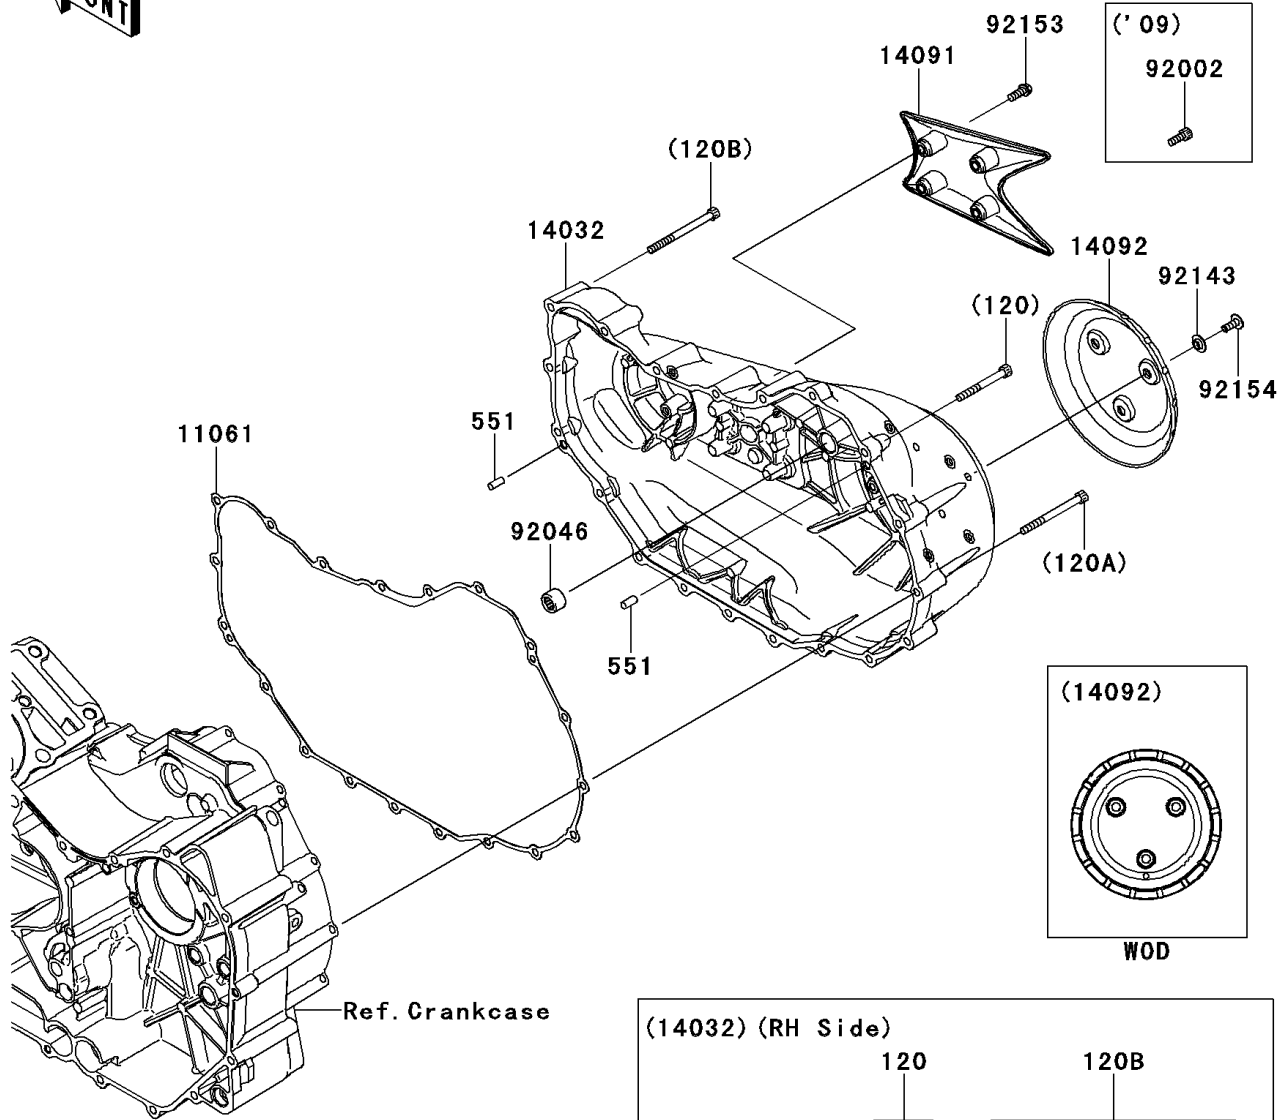

# 2011 VULCAN® 1700 VOYAGER® ABS PARTS DIAGRAM

Right Engine Cover(s)

E1436

## 2011 VULCAN® 1700 VOYAGER® ABS PARTS LIST

### Right Engine Cover(s)

ITEM NAME	PART NUMBER	QUANTITY
BOLT-SOCKET,6X50 (Ref # 120)	120CC0650	10
BOLT-SOCKET,6X65 (Ref # 120A)	120CC0665	4
BOLT-SOCKET,6X75 (Ref # 120B)	120CC0675	5
PIN-DOWEL,6X14 (Ref # 551)	551A0614	2
GASKET,CLUTCH COVER (Ref # 11061)	11061-0337	1
COVER-CLUTCH (Ref # 14032)	14032-0141	1
COVER,CLUTCH,OUTER (Ref # 14091)	14091-0995	1
COVER,CLUTCH OUTER (Ref # 14092)	14092-0033	1
BEARING-NEEDLE,HK1212V11 (Ref # 92046)	92046-1292	1
COLLAR (Ref # 92143)	92143-1087	3
BOLT,6X16 (Ref # 92153)	92153-0825	4
BOLT,SOCKET,6X16 (Ref # 92154)	92154-0257	3