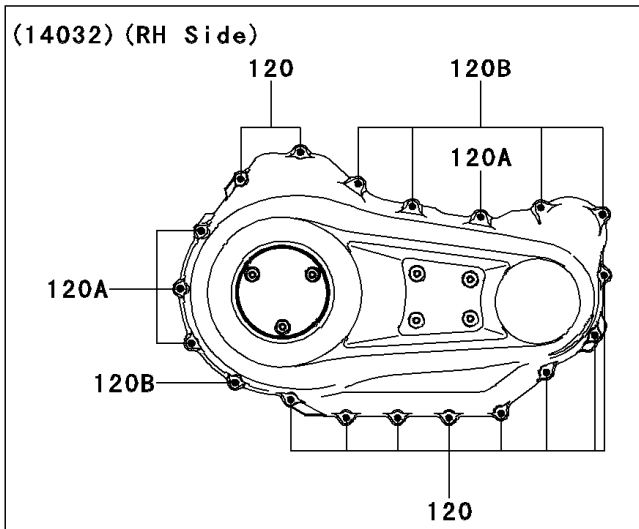

# 2011 VULCAN® 1700 VOYAGER® ABS PARTS DIAGRAM

Right Engine Cover(s)

E1436

## 2011 VULCAN® 1700 VOYAGER® ABS PARTS LIST

### Right Engine Cover(s)

ITEM NAME	PART NUMBER	QUANTITY
BOLT-SOCKET,6X50 (Ref # 120)	120CC0650	10
BOLT-SOCKET,6X65 (Ref # 120A)	120CC0665	4
BOLT-SOCKET,6X75 (Ref # 120B)	120CC0675	5
PIN-DOWEL,6X14 (Ref # 551)	551A0614	2
GASKET,CLUTCH COVER (Ref # 11061)	11061-0337	1
COVER-CLUTCH (Ref # 14032)	14032-0141	1
COVER,CLUTCH,OUTER (Ref # 14091)	14091-0995	1
COVER,CLUTCH OUTER (Ref # 14092)	14092-0033	1
BEARING-NEEDLE,HK1212V11 (Ref # 92046)	92046-1292	1
COLLAR (Ref # 92143)	92143-1087	3
BOLT,6X16 (Ref # 92153)	92153-0825	4
BOLT,SOCKET,6X16 (Ref # 92154)	92154-0257	3