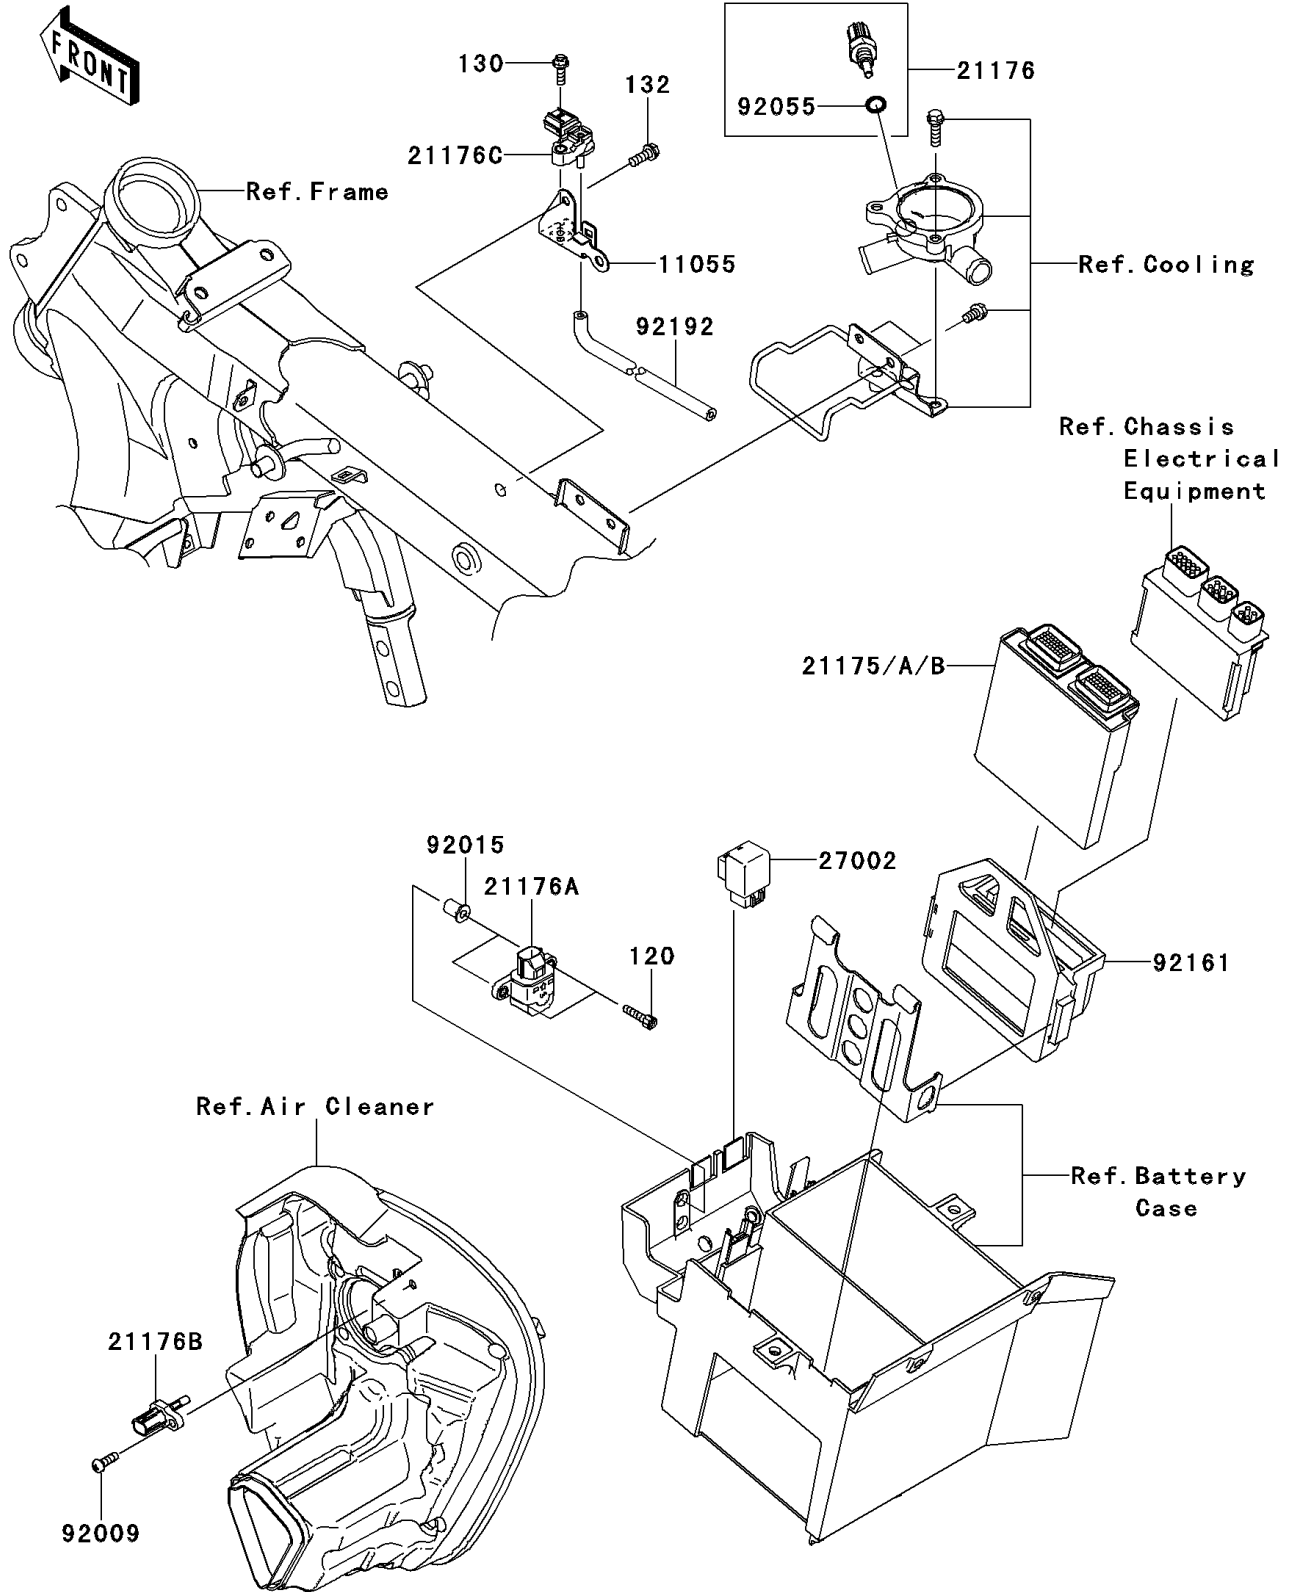

2009 Vulcan 1700 Voyager ABS PARTS DIAGRAM

Fuel Injection

E1530

2009 Vulcan 1700 Voyager ABS PARTS LIST

Fuel Injection

ITEM NAME	PART NUMBER	QUANTITY
BOLT-SOCKET,5X20 (Ref # 120)	120CA0520	2
BOLT-FLANGED,5X16 (Ref # 130)	130BA0516	1
BOLT-FLANGED-SMALL,6X16 (Ref # 132)	132BA0616	1
BRACKET (Ref # 11055)	11055-0569	1
CONTROL UNIT-ELECTRONIC (Ref # 21175)	21175-0176	1
SENSOR,WATER TEMP (Ref # 21176)	21176-0009	1
SENSOR (Ref # 21176A)	21176-0025	1
SENSOR,AIR TEMPERATURE (Ref # 21176B)	21176-0048	1
SENSOR,PRESSURE (Ref # 21176C)	21176-0111	1
RELAY-ASSY (Ref # 27002)	27002-1062	1
SCREW,TAPPING,5X16 (Ref # 92009)	92009-1984	1
NUT,WELL,5MM (Ref # 92015)	92015-1757	2
RING-O,9.5X1.9 (Ref # 92055)	92055-0016	1
DAMPER (Ref # 92161)	92161-0092	1
TUBE,FITTING-ASV (Ref # 92192)	92192-0354	1