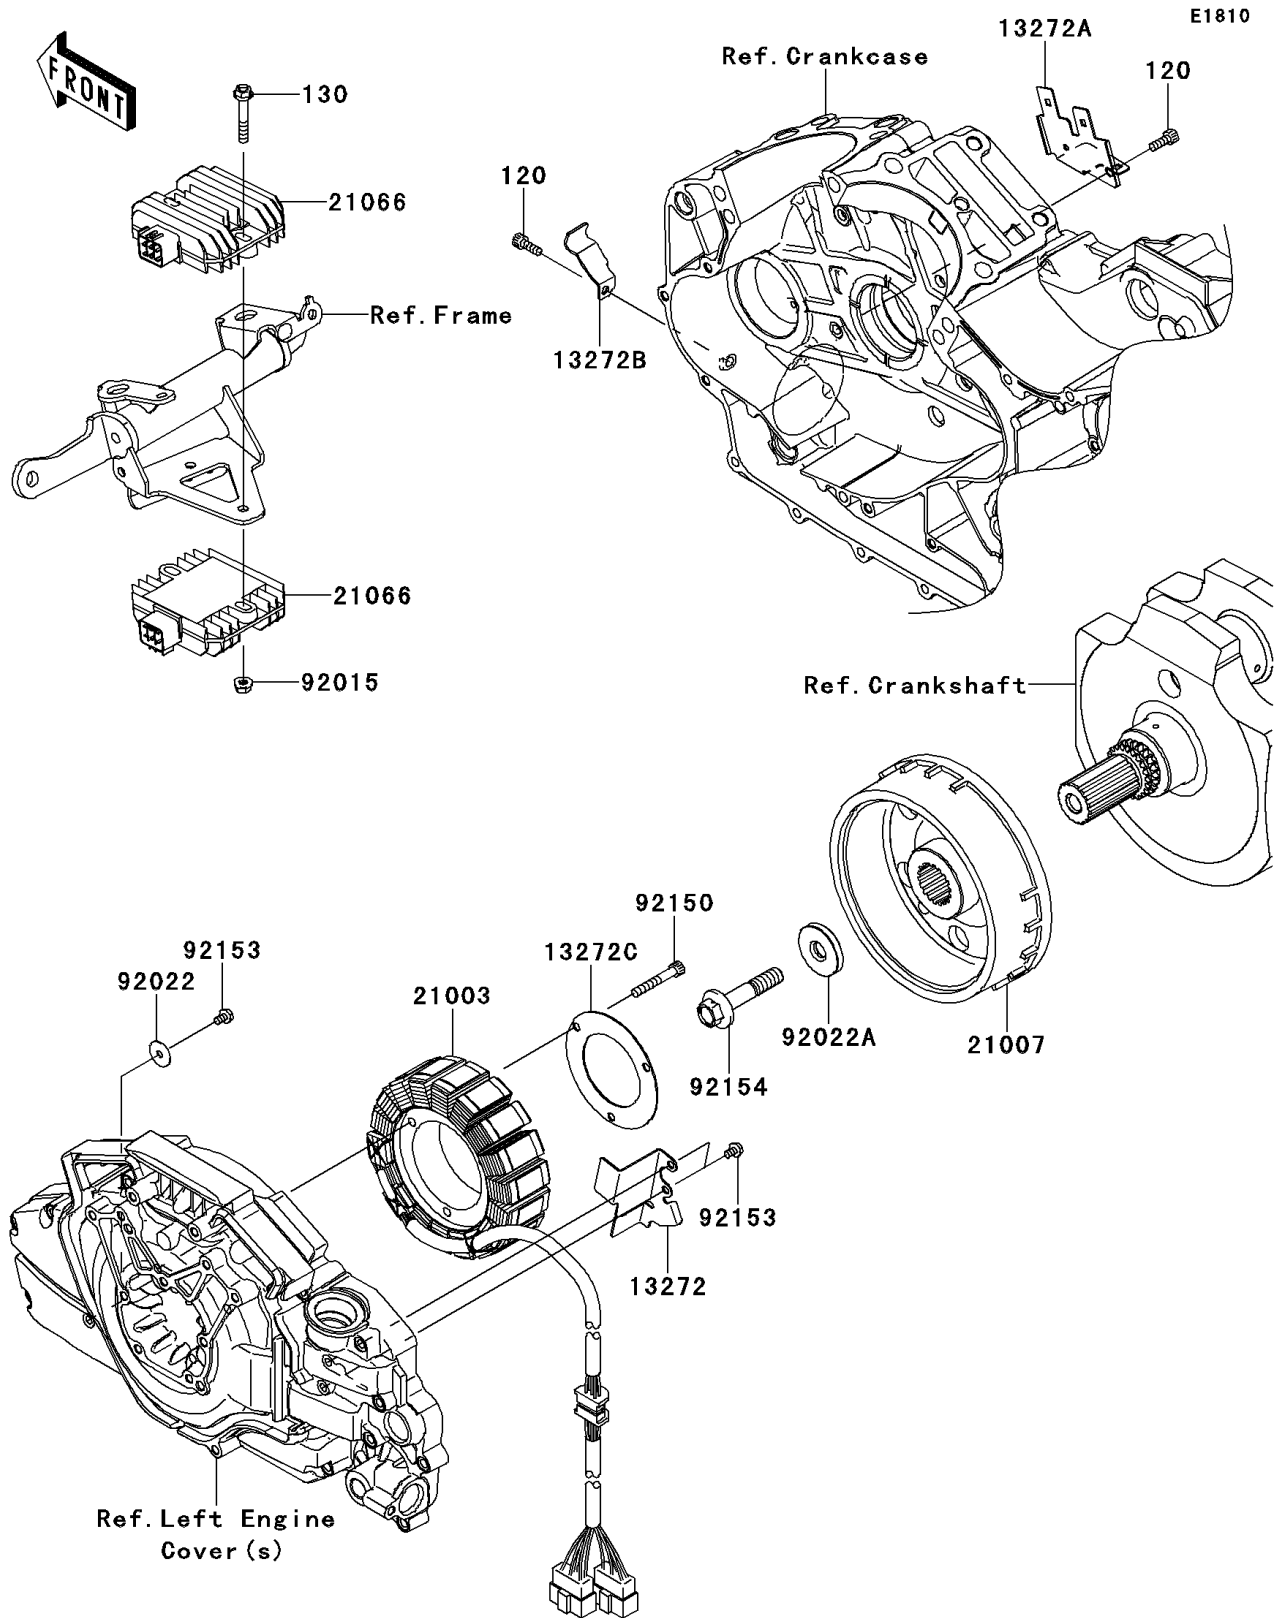

2011 VULCAN® 1700 VOYAGER® ABS PARTS DIAGRAM

Generator

2011 VULCAN® 1700 VOYAGER® ABS PARTS LIST

Generator

ITEM NAME	PART NUMBER	QUANTITY
BOLT-SOCKET,6X16 (Ref # 120)	120CA0616	2
BOLT-FLANGED,6X40 (Ref # 130)	130BB0640	2
PLATE,INNER GENE. COVER (Ref # 13272)	13272-0320	1
PLATE,COUPLER (Ref # 13272A)	13272-0426	1
PLATE,FR RH CASE (Ref # 13272B)	13272-0427	1
PLATE,STATOR (Ref # 13272C)	13272-0683	1
STATOR (Ref # 21003)	21003-0076	1
ROTOR (Ref # 21007)	21007-0116	1
REGULATOR-VOLTAGE (Ref # 21066)	21066-0043	2
NUT,FLANGED,6MM,BLACK (Ref # 92015)	92015-1233	2
WASHER,5.5X20X1.2 (Ref # 92022)	92022-104	1
WASHER,12X40X6 (Ref # 92022A)	92022-1904	1
BOLT,SOCKET,6X40 (Ref # 92150)	92150-1958	3
BOLT,5X10 (Ref # 92153)	92153-0687	3
BOLT,ROTOR,12X60 (Ref # 92154)	92154-0032	1