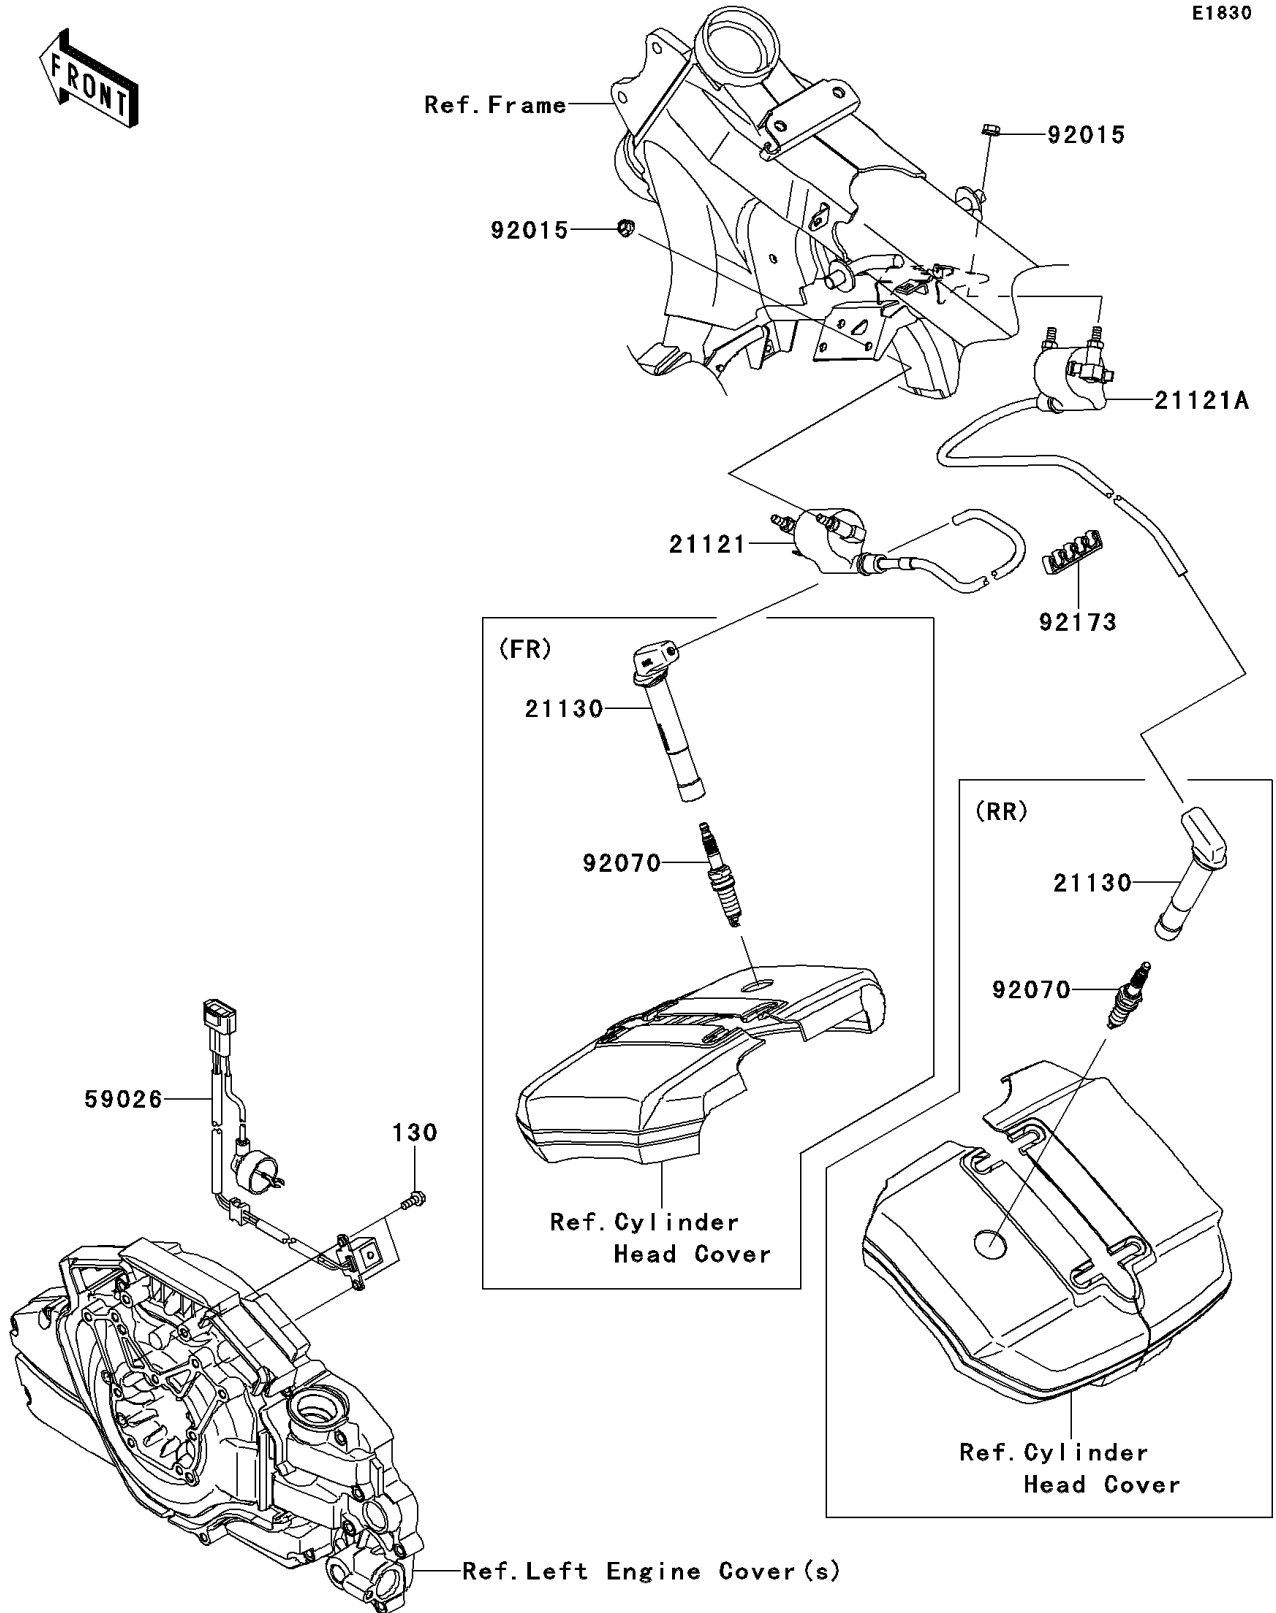

2009 Vulcan 1700 Voyager ABS (Canada Only) PARTS DIAGRAM

Ignition System

E1830

2009 Vulcan 1700 Voyager ABS (Canada Only) PARTS LIST

Ignition System

ITEM NAME	PART NUMBER	QUANTITY
BOLT-FLANGED,5X14 (Ref # 130)	130BA0514	2
COIL-IGNITION,FR (Ref # 21121)	21121-0052	1
COIL-IGNITION,RR (Ref # 21121A)	21121-0053	1
CAP-SPARK PLUG (Ref # 21130)	21130-0008	2
COIL-PULSING (Ref # 59026)	59026-0029	1
NUT,FLANGED,6MM (Ref # 92015)	92015-1367	4
PLUG-SPARK,ILZKAR7B11(NGK) (Ref # 92070)	92070-0036	2
CLAMP (Ref # 92173)	92173-0149	1