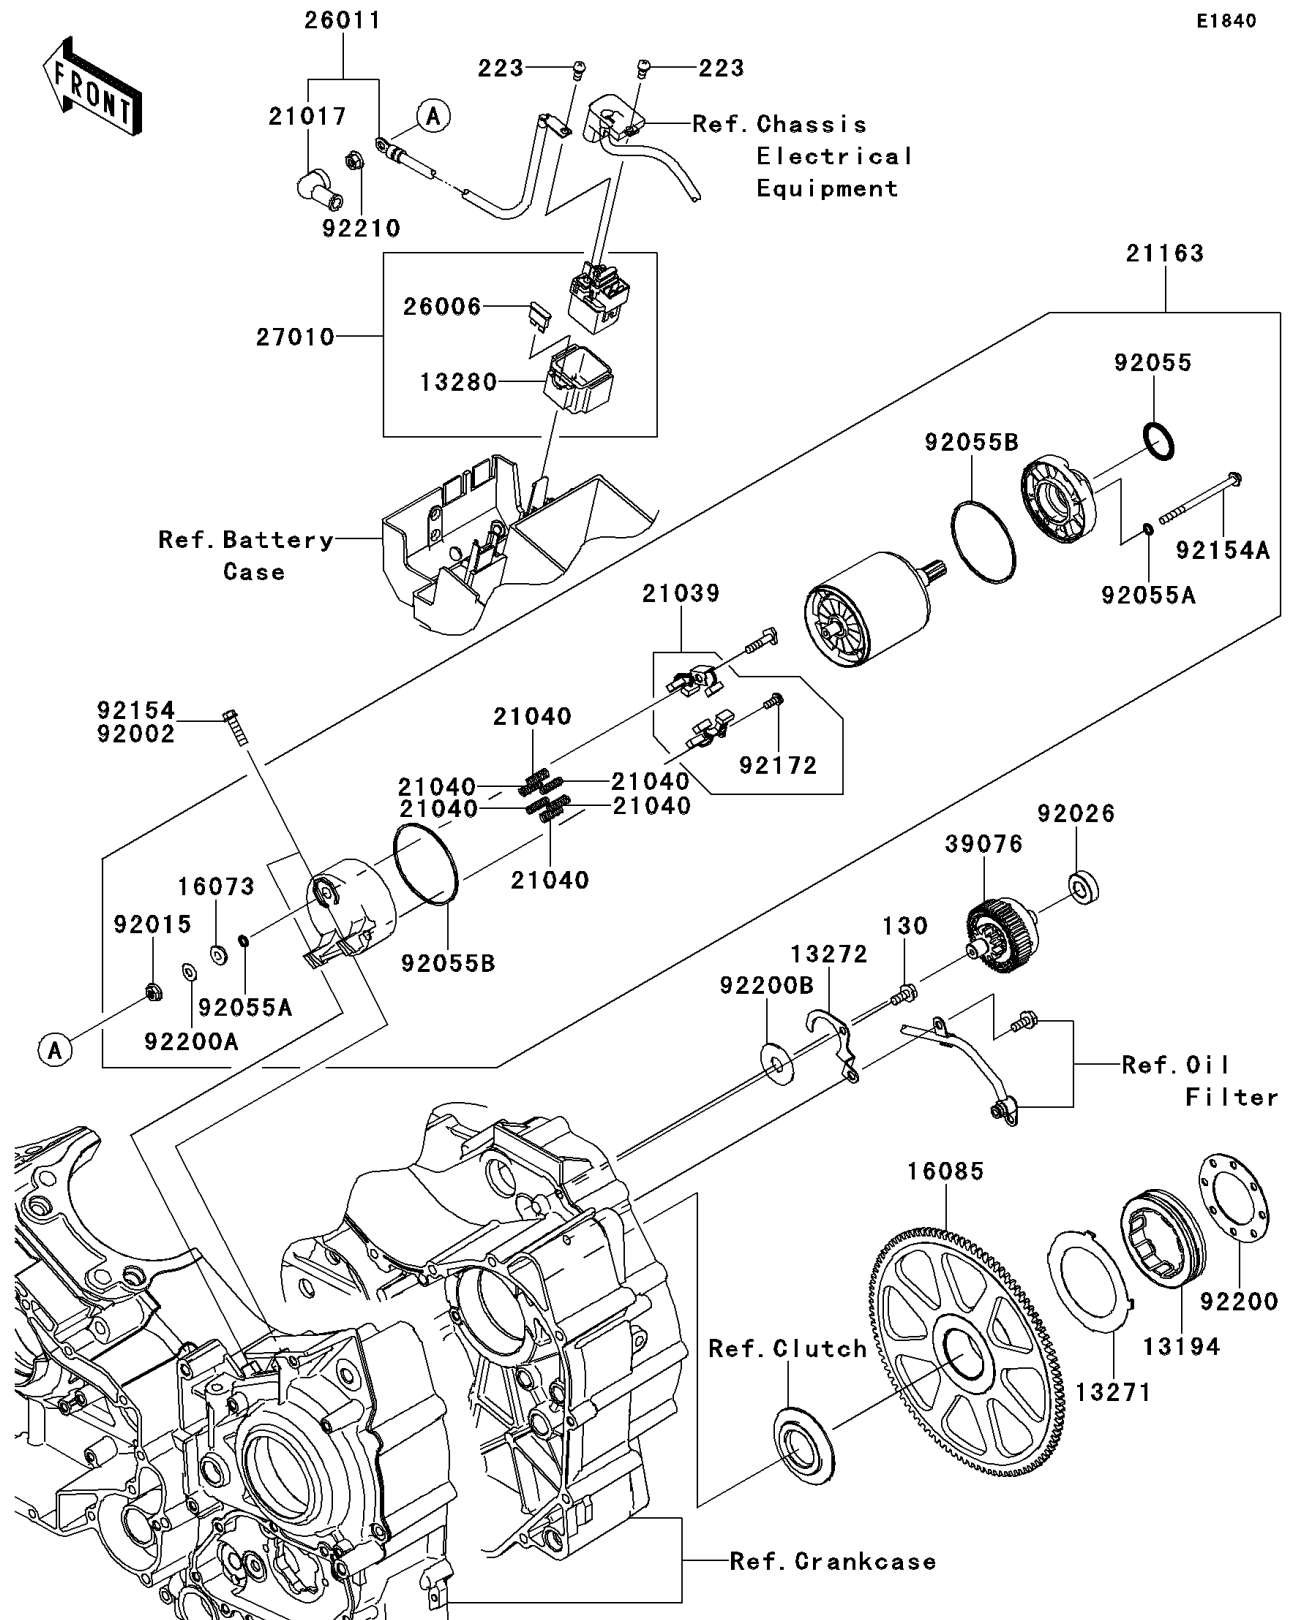

2011 VULCAN® 1700 VOYAGER® ABS PARTS DIAGRAM

Starter Motor

E1840

2011 VULCAN® 1700 VOYAGER® ABS PARTS LIST

Starter Motor

ITEM NAME	PART NUMBER	QUANTITY
BOLT-FLANGED,6X14 (Ref # 130)	130BA0614	1
SCREW-PAN-WS-CROS,5X10 (Ref # 223)	223AA0510	2
CLUTCH-ONEWAY (Ref # 13194)	13194-0001	1
PLATE (Ref # 13271)	13271-0037	1
PLATE,LIMITER (Ref # 13272)	13272-0673	1
HOLDER (Ref # 13280)	13280-1263	1
INSULATOR (Ref # 16073)	16073-0053	1
GEAR,FREE WHEEL (Ref # 16085)	16085-0121	1
GROMMET,STARTER TERMINAL (Ref # 21017)	21017-017	1
BRUSH (Ref # 21039)	21039-0009	1
SPRING-BRUSH (Ref # 21040)	21040-0003	6
STARTER-ELECTRIC (Ref # 21163)	21163-0055	1
FUSE,BLADE,30A,GREEN (Ref # 26006)	26006-1006	1
WIRE-LEAD (Ref # 26011)	26011-0239	1
SWITCH,MAGNETIC (Ref # 27010)	27010-1446	1
LIMITER,STARTER IDLE GEAR (Ref # 39076)	39076-0017	1
NUT,STARTER MOTOR (Ref # 92015)	92015-1476	1
SPACER,12.3X25X8.1 (Ref # 92026)	92026-0127	1
RING-O (Ref # 92055)	92055-1276	1
RING-O,4.5X2.0 (Ref # 92055A)	92055-1370	3
RING-O,STARTER MOTOR (Ref # 92055B)	92055-1381	2
BOLT,FLANGED-SMALL,6X22 (Ref # 92154)	92154-0198	2
BOLT (Ref # 92154A)	92154-0265	2
SCREW (Ref # 92172)	92172-0334	1
WASHER,44X73.5X1.2 (Ref # 92200)	92200-0019	1
WASHER (Ref # 92200A)	92200-0386	1
WASHER,12X34X1.6 (Ref # 92200B)	92200-0478	1
NUT,6MM (Ref # 92210)	92210-0188	1