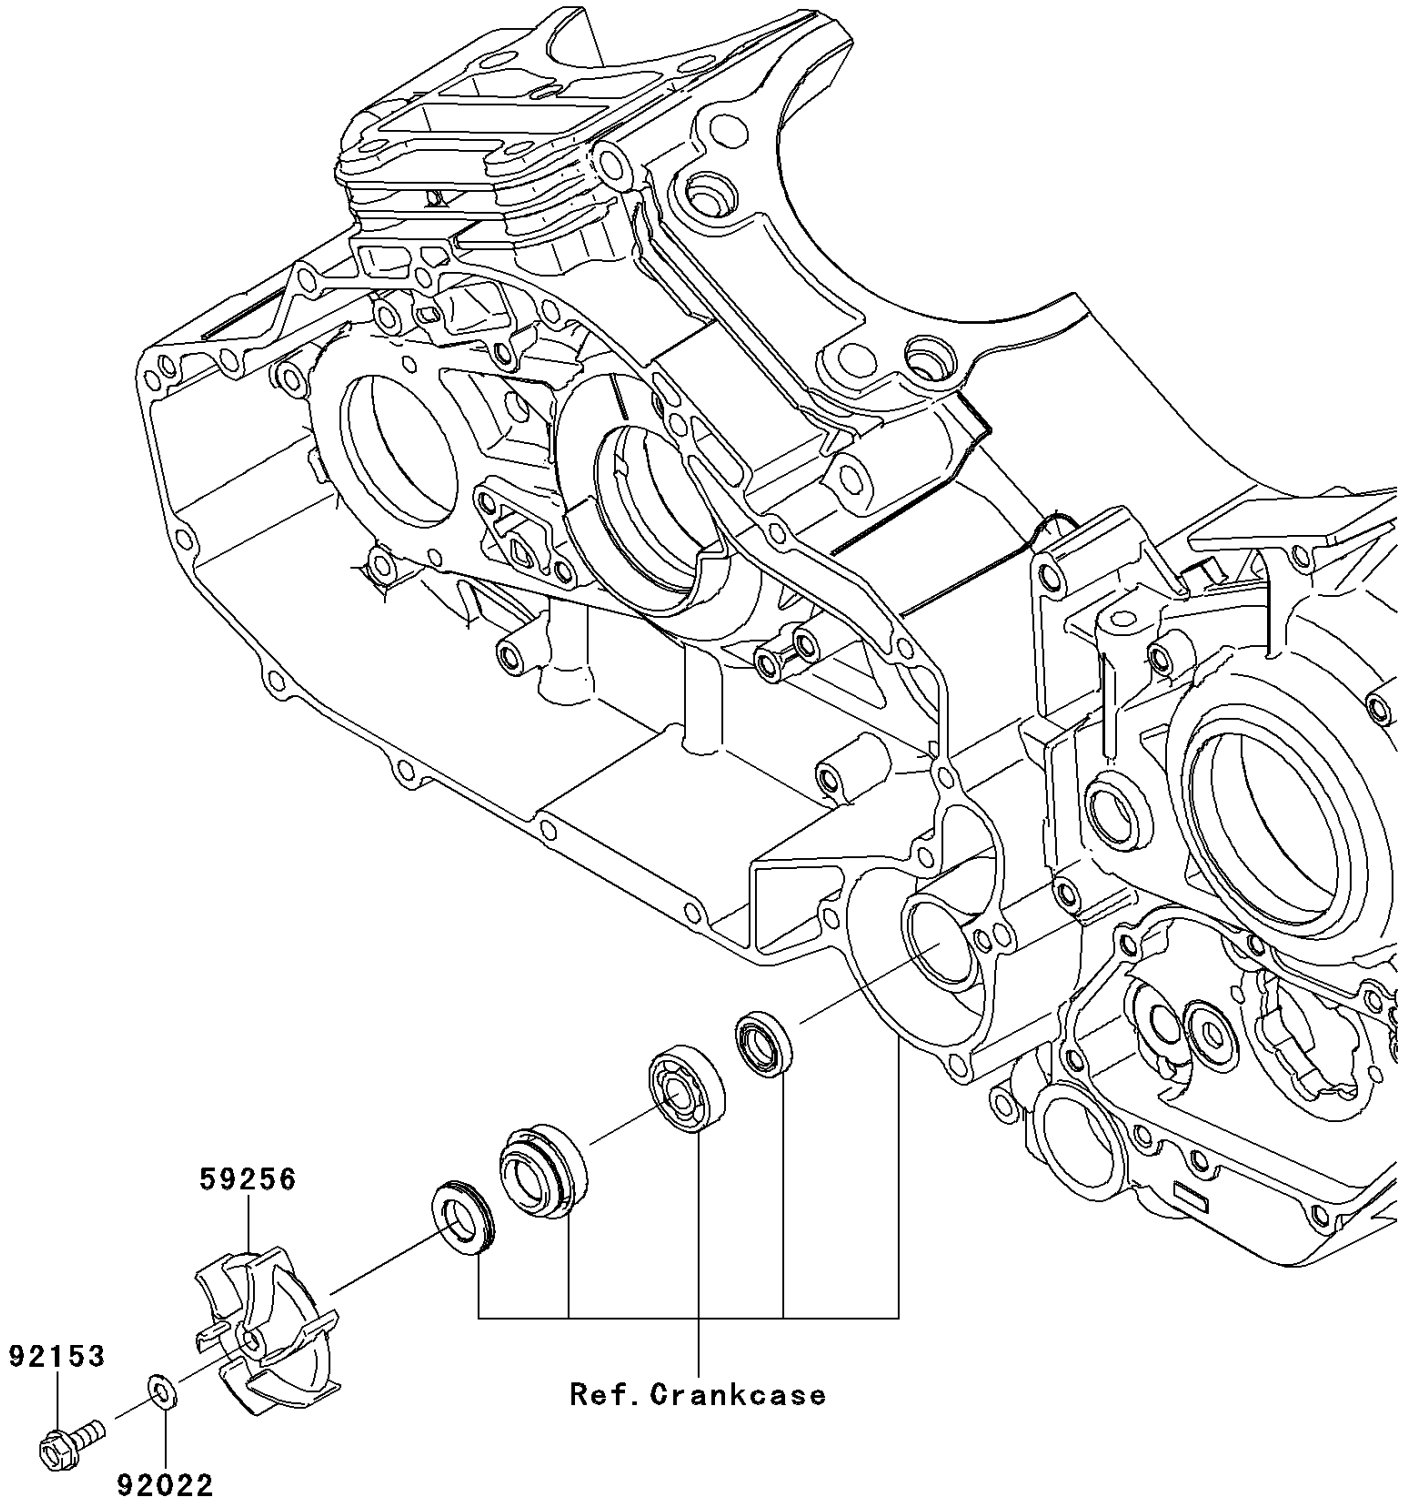

2011 VULCAN[®] 1700 VOYAGER[®] ABS PARTS DIAGRAM

Water Pump

E3031

2011 VULCAN® 1700 VOYAGER® ABS PARTS LIST

Water Pump

ITEM NAME	PART NUMBER	QUANTITY
IMPELLER (Ref # 59256)	59256-0002	1
WASHER,6.1X12X1 (Ref # 92022)	92022-077	1
BOLT,LEFT HANDED,6X16 (Ref # 92153)	92153-0323	1