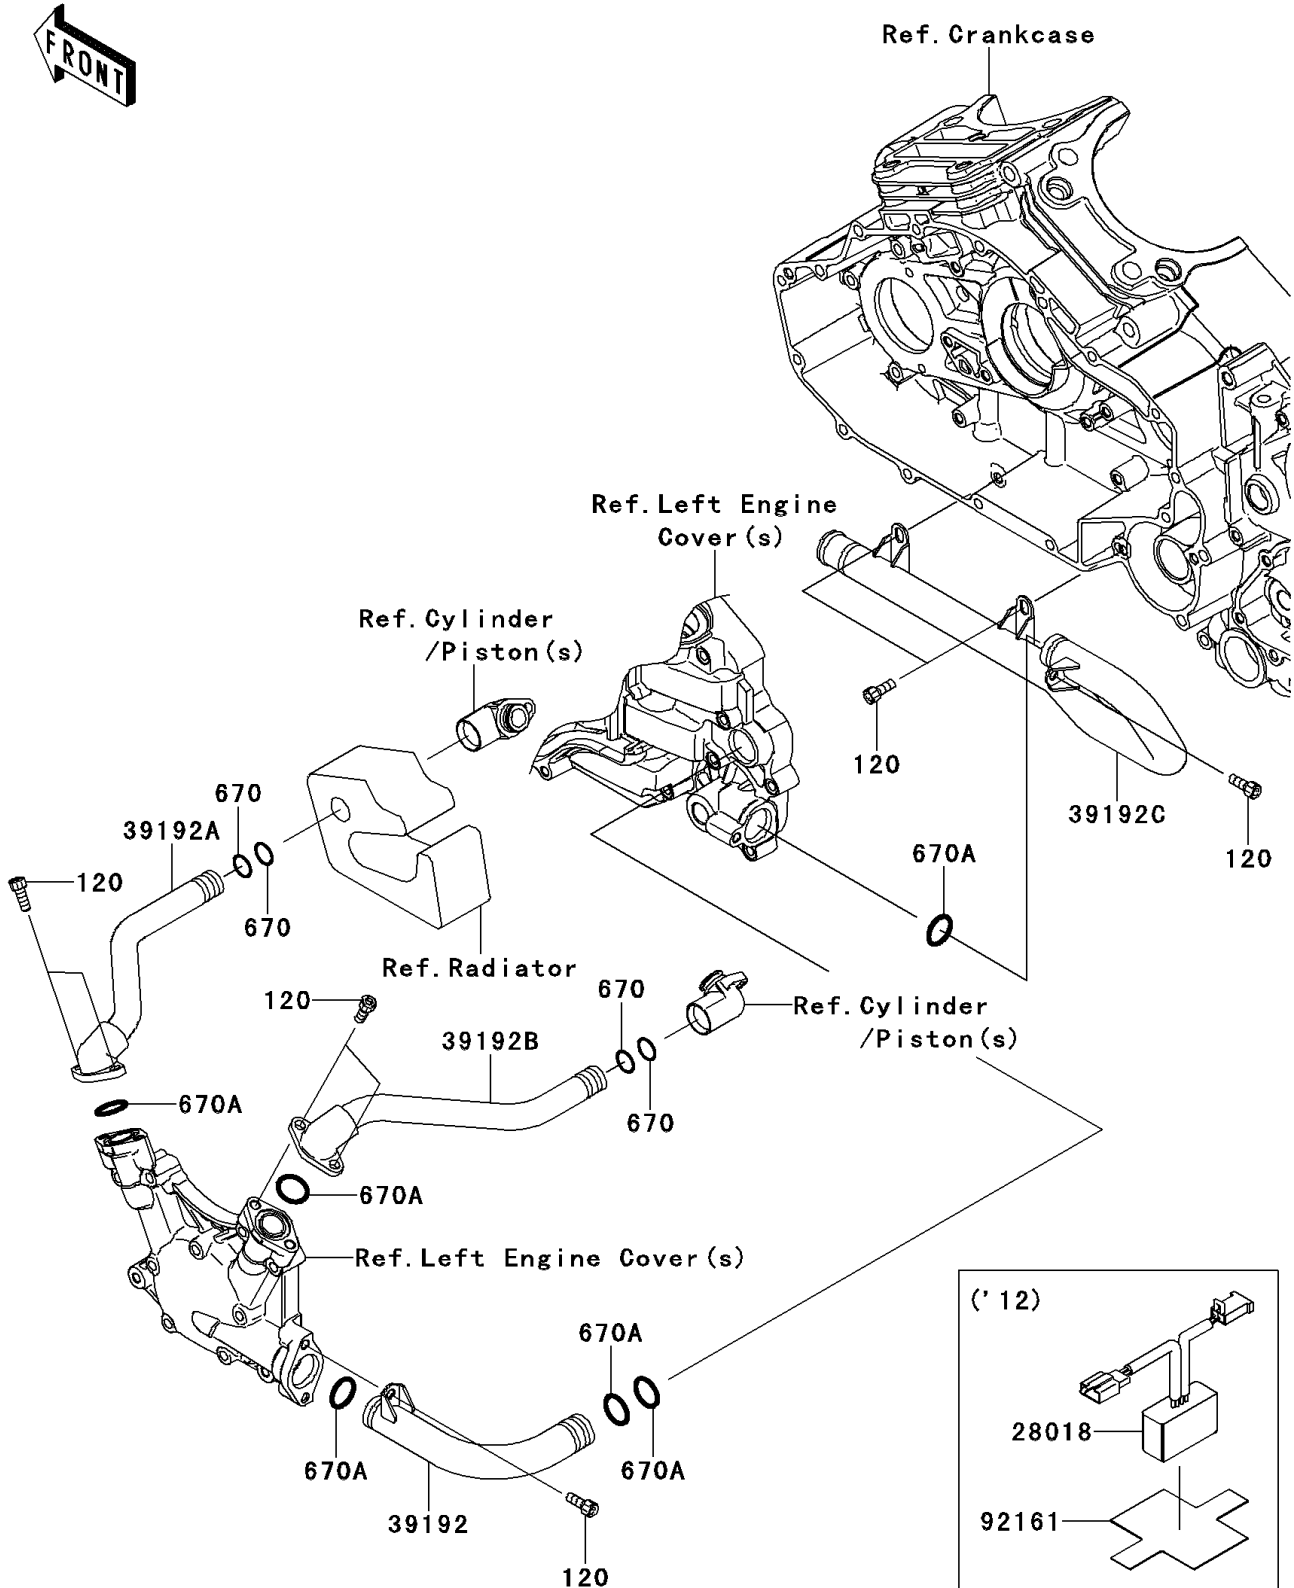

# 2011 VULCAN® 1700 VOYAGER® ABS PARTS DIAGRAM

Water Pipe

E3037

## 2011 VULCAN® 1700 VOYAGER® ABS PARTS LIST

### Water Pipe

| ITEM NAME                               | PART NUMBER | QUANTITY |
|---|-------------|----------|
| BOLT-SOCKET,6X16 (Ref # 120)            | 120CA0616   | 8        |
| O RING,14MM (Ref # 670)                 | 670B2014    | 4        |
| O RING,18MM (Ref # 670A)                | 670B2018    | 6        |
| PIPE-WATER,COVER-W/P (Ref # 39192)      | 39192-0094  | 1        |
| PIPE-WATER,COVER-FR CYL. (Ref # 39192A) | 39192-0095  | 1        |
| PIPE-WATER,COVER-RR CYL. (Ref # 39192B) | 39192-0096  | 1        |
| PIPE-WATER,W/P INLET (Ref # 39192C)     | 39192-0133  | 1        |