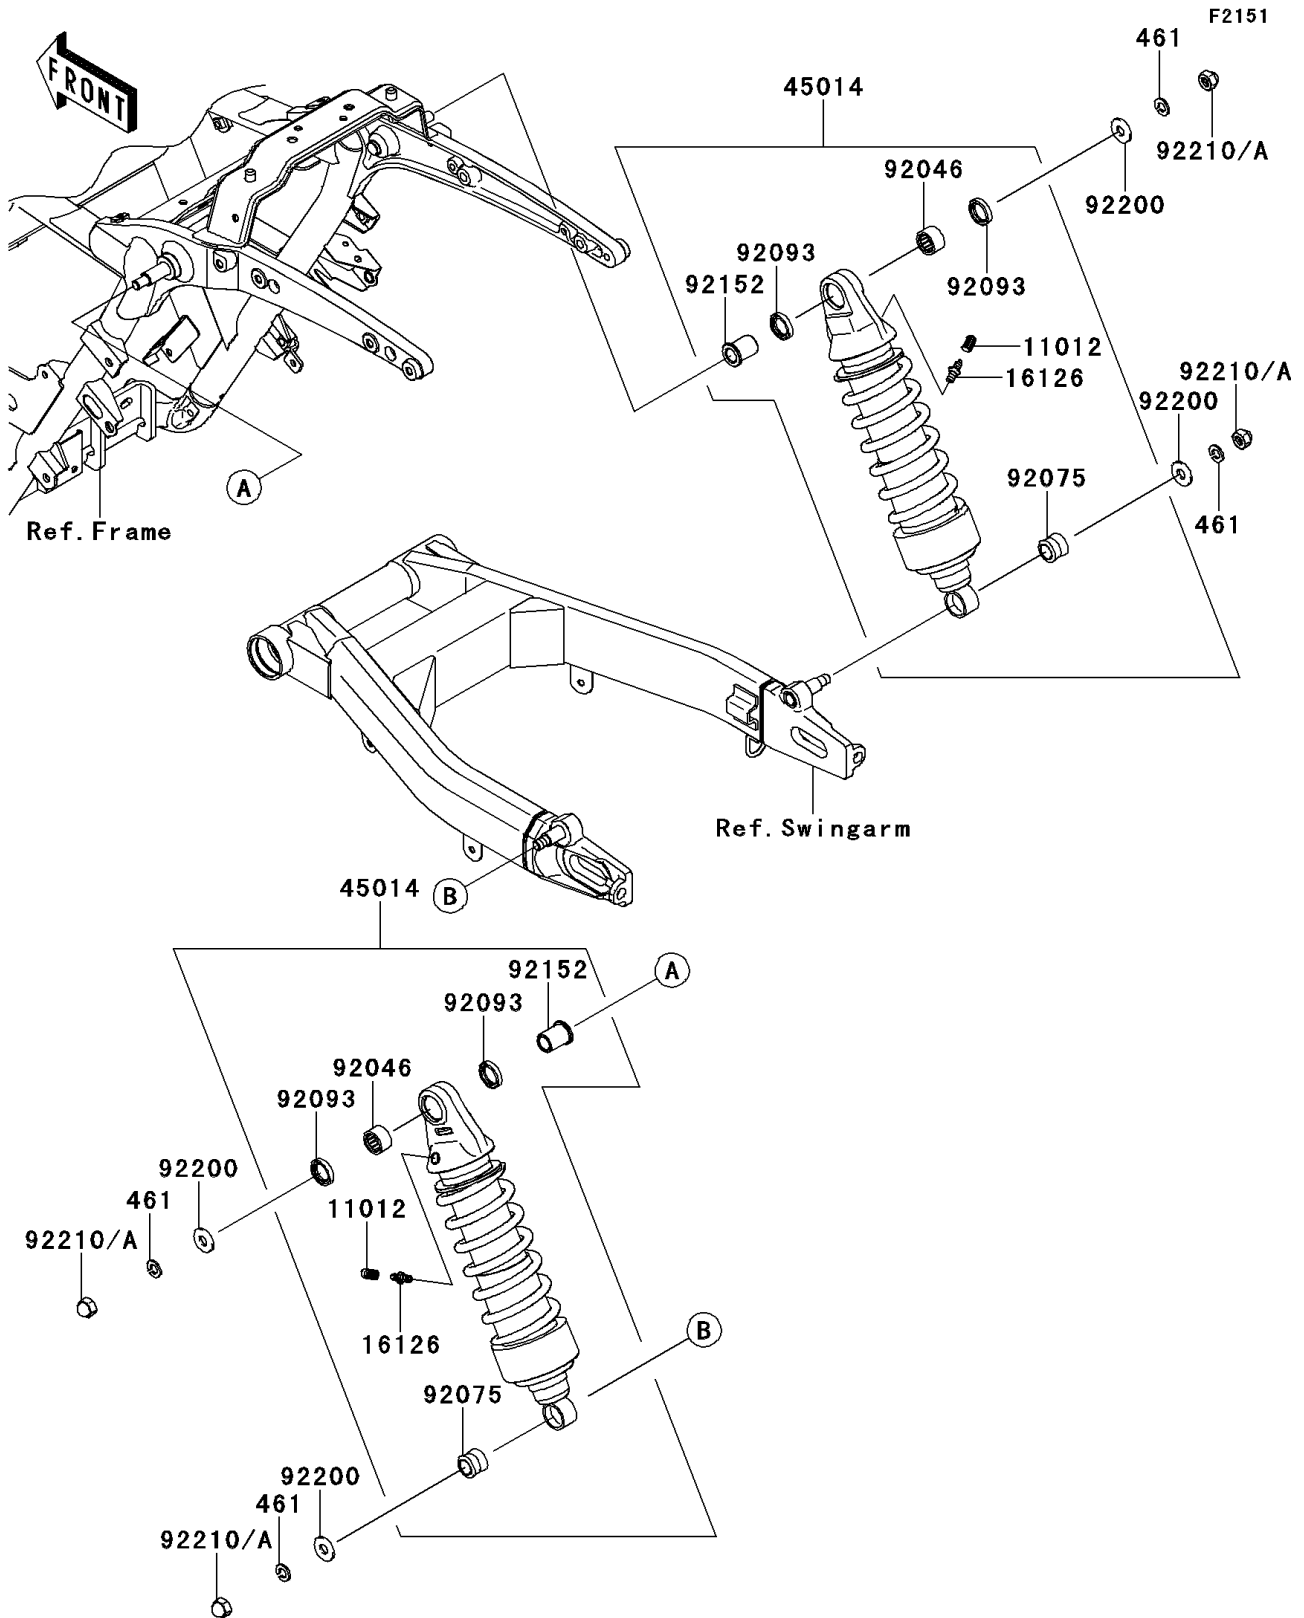

2012 VULCAN® 1700 VOYAGER® ABS PARTS DIAGRAM

Suspension/Shock Absorber

2012 VULCAN® 1700 VOYAGER® ABS PARTS LIST

Suspension/Shock Absorber

ITEM NAME	PART NUMBER	QUANTITY
WASHER-SPRING,10MM (Ref # 461)	461S1000	4
CAP (Ref # 11012)	11012-1283	2
VALVE,AIR (Ref # 16126)	16126-0013	2
SHOCKABSORBER (Ref # 45014)	45014-0208	2
BEARING-NEEDLE (Ref # 92046)	92046-1296	2
DAMPER,SHOCKABSORBER (Ref # 92075)	92075-1387	2
SEAL (Ref # 92093)	92093-1552	4
COLLAR (Ref # 92152)	92152-1336	2
WASHER,10.5X26X2.5 (Ref # 92200)	92200-1565	4
NUT,CAP,10MM (Ref # 92210)	92210-1128	4