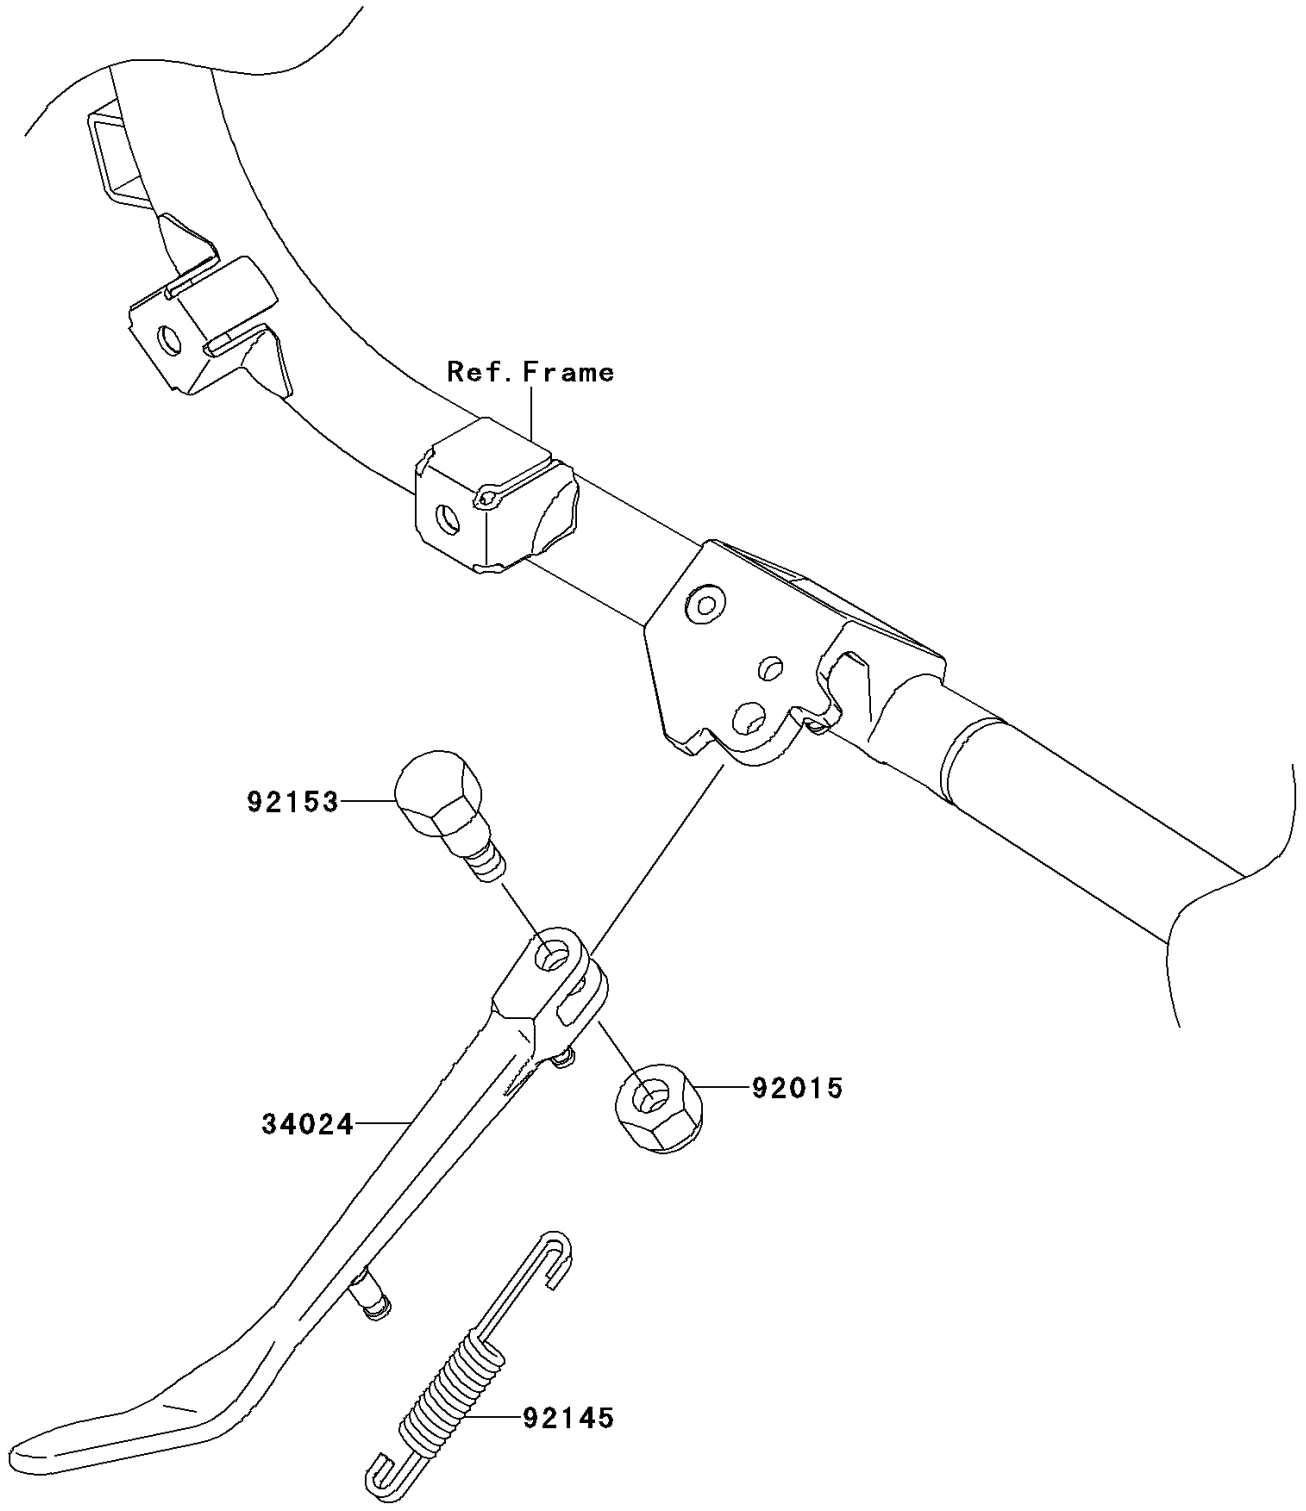

2011 VULCAN® 1700 VOYAGER® ABS PARTS DIAGRAM

Stand(s)

F2190

2011 VULCAN® 1700 VOYAGER® ABS PARTS LIST

Stand(s)

ITEM NAME	PART NUMBER	QUANTITY
STAND-SIDE (Ref # 34024)	34024-0014	1
NUT,LOCK,10MM,BLACK (Ref # 92015)	92015-1188	1
SPRING,SIDE STAND (Ref # 92145)	92145-0687	1
BOLT,SIDE STAND,10MM (Ref # 92153)	92153-1416	1