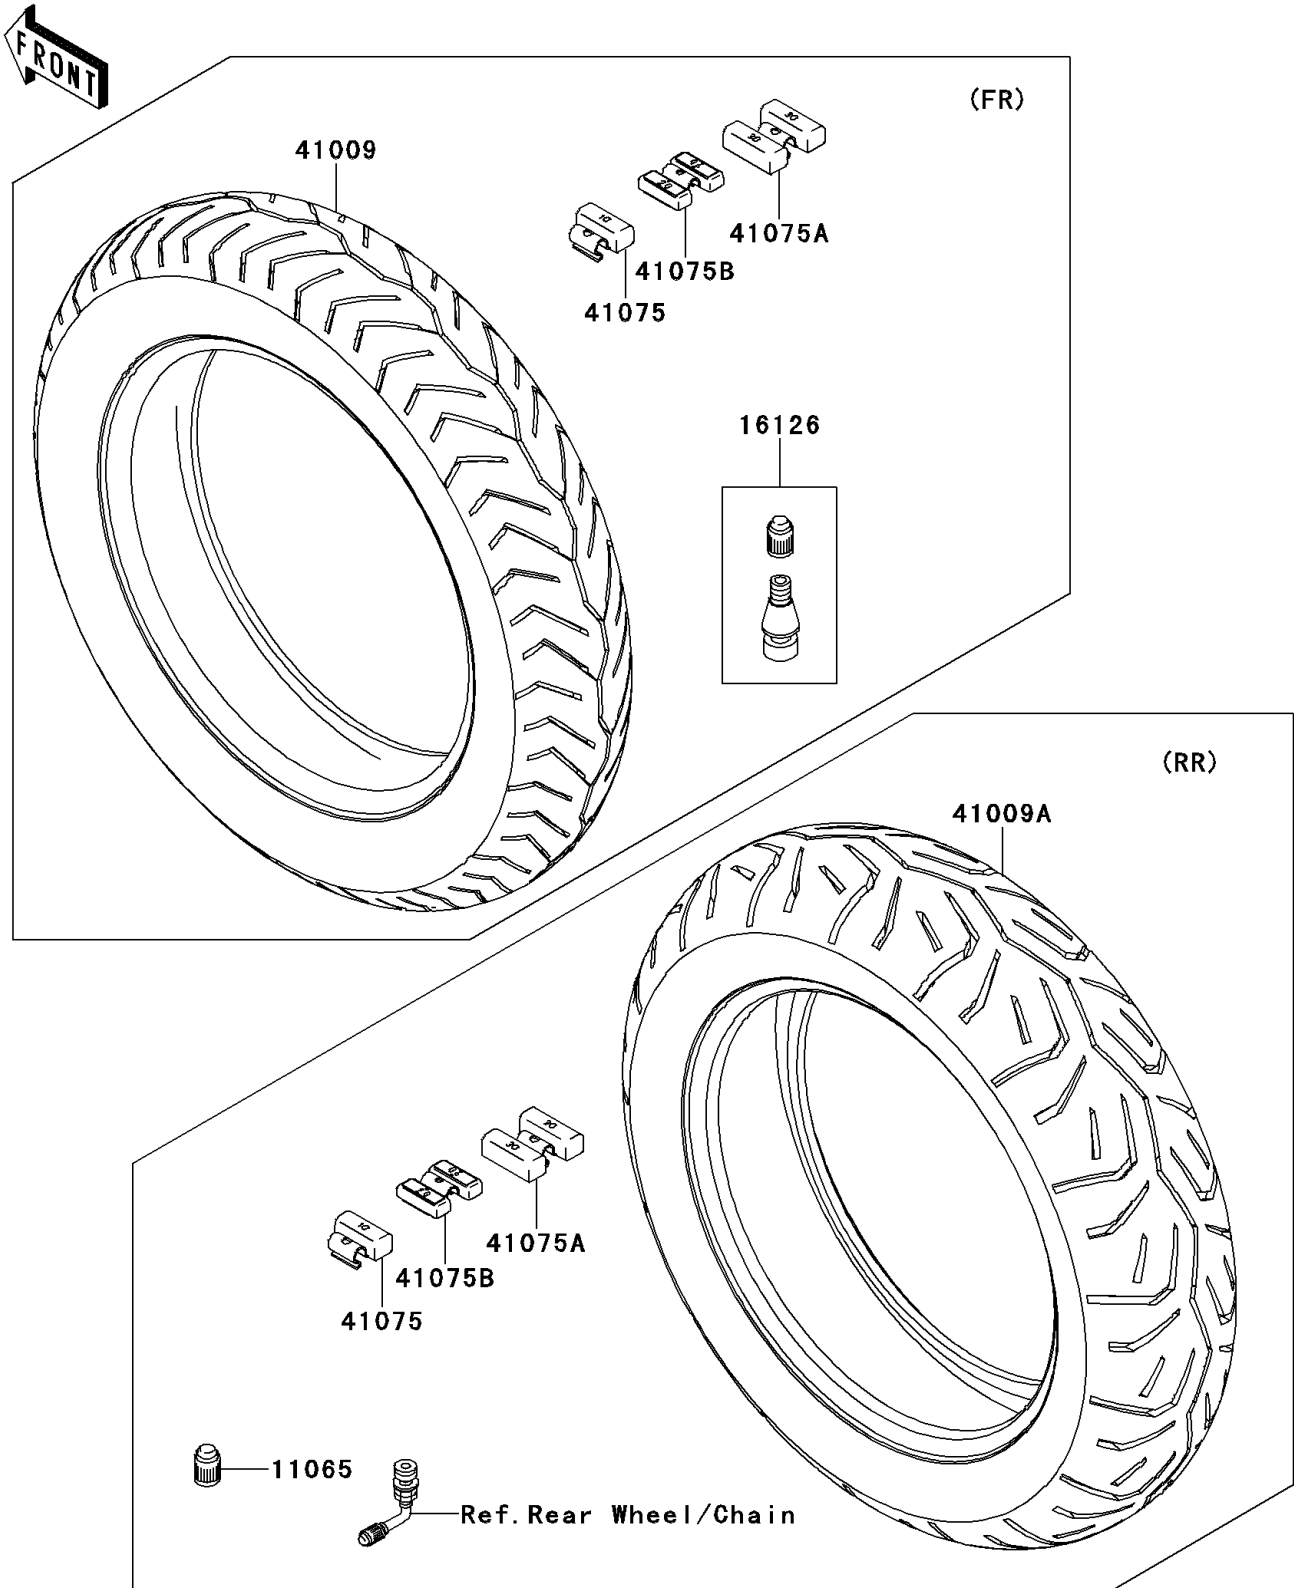

2011 VULCAN® 1700 VOYAGER® ABS PARTS DIAGRAM

Tires

F2210

2011 VULCAN® 1700 VOYAGER® ABS PARTS LIST

Tires

| ITEM NAME | PART NUMBER | QUANTITY |
|--|-------------|----------|
| CAP (Ref # 11065) | 11065-1112 | 1 |
| VALVE,TIRE (Ref # 16126) | 16126-1140 | 1 |
| TIRE,FR,130/90B16 67H,G721E (Ref # 41009) | 41009-0227 | 1 |
| TIRE,RR,170/70B16 75H,G722E (Ref # 41009A) | 41009-0228 | 1 |
| BALANCER-WHEEL,10G,SILVER (Ref # 41075) | 41075-0007 | AR |
| BALANCER-WHEEL,30G,SILVER (Ref # 41075A) | 41075-0017 | AR |
| BALANCER-WHEEL,20G,SILVER (Ref # 41075B) | 41075-0018 | AR |