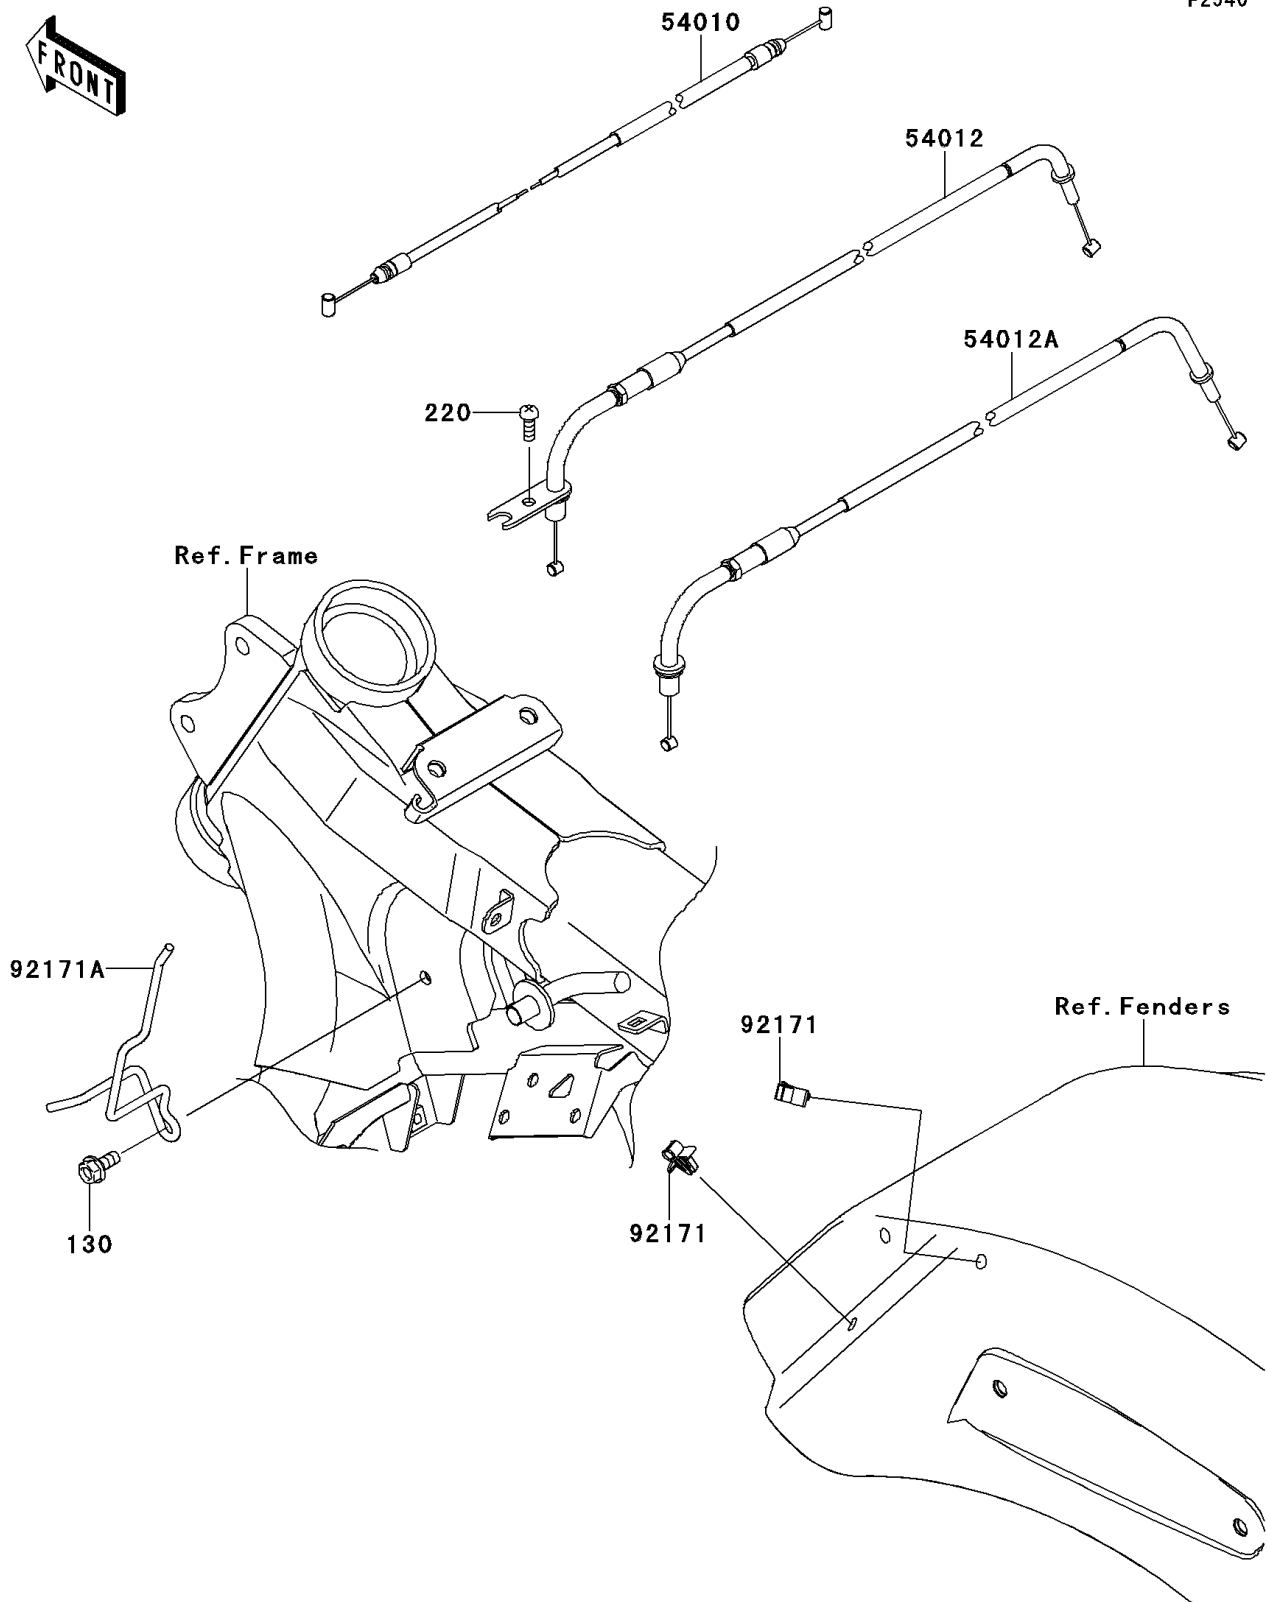

2011 VULCAN® 1700 VOYAGER® ABS PARTS DIAGRAM

Cables

F2540

2011 VULCAN® 1700 VOYAGER® ABS PARTS LIST

Cables

ITEM NAME	PART NUMBER	QUANTITY
BOLT-FLANGED,6X14 (Ref # 130)	130BB0614	1
SCREW-PAN-CROSS,5X14 (Ref # 220)	220AB0514	1
CABLE,SEAT LOCK (Ref # 54010)	54010-0092	1
CABLE-THROTTLE,OPENING (Ref # 54012)	54012-0282	1
CABLE-THROTTLE,CLOSING (Ref # 54012A)	54012-0283	1
CLAMP,SEAT LOCK CABLE (Ref # 92171)	92171-0328	2
CLAMP,CABLE (Ref # 92171A)	92171-1838	1