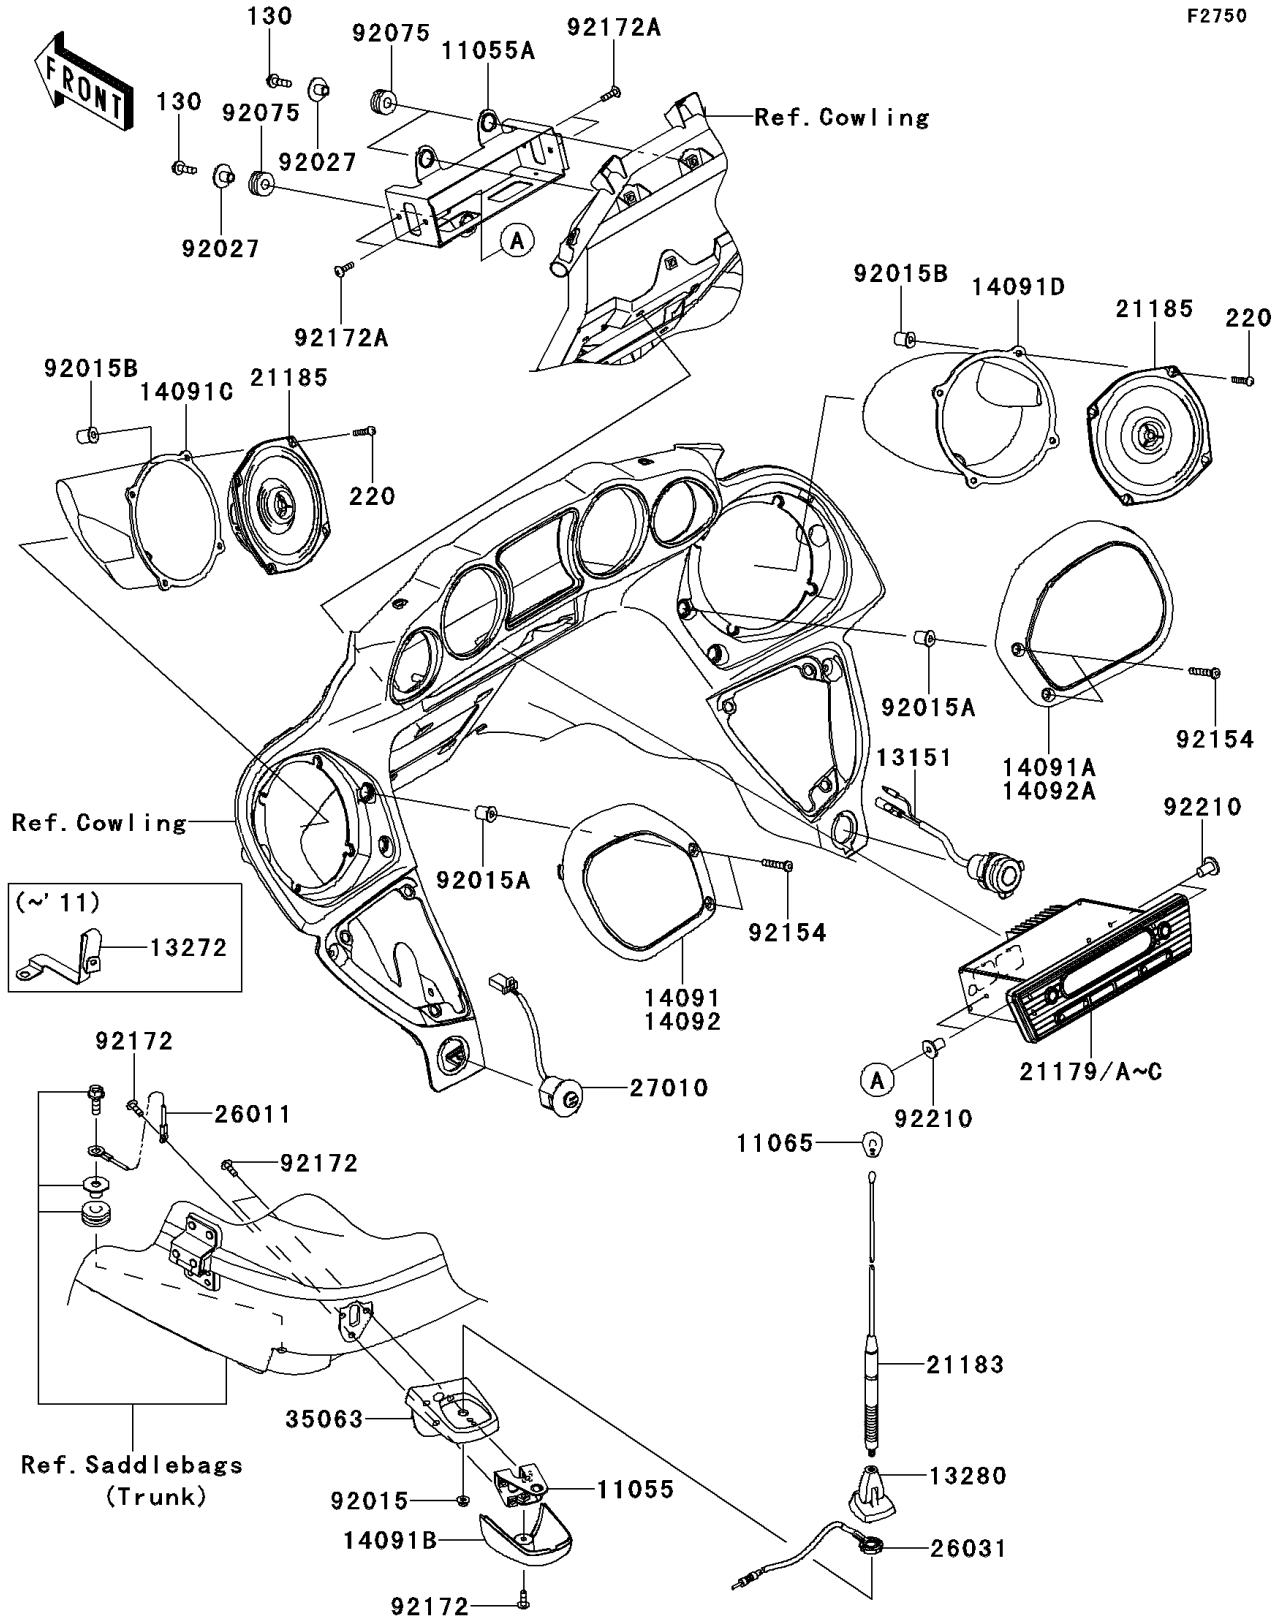

2010 Vulcan® 1700 Voyager® ABS PARTS DIAGRAM

Other(Audio)

F2750

2010 Vulcan® 1700 Voyager® ABS PARTS LIST

Other(Audio)

ITEM NAME	PART NUMBER	QUANTITY
BOLT-FLANGED,6X22 (Ref # 130)	130BA0622	3
SCREW-PAN-CROSS,5X20 (Ref # 220)	220AB0520	8
BRACKET,ANTENNA STAY (Ref # 11055)	11055-0683	1
BRACKET,AUDIO (Ref # 11055A)	11055-1510	1
CAP,ANTENNA (Ref # 11065)	11065-0305	1
SWITCH-COMP (Ref # 13151)	13151-0040	1
PLATE,ANTENNA (Ref # 13272)	13272-0674	1
HOLDER,ANTENNA (Ref # 13280)	13280-0285	1
COVER,SPEAKER,LH (Ref # 14091)	14091-0953	1
COVER,SPEAKER,RH (Ref # 14091A)	14091-0954	1
COVER,ANTENNA STAY (Ref # 14091B)	14091-1576	1
COVER,SPEAKER BOX,LH (Ref # 14091C)	14091-1773	1
COVER,SPEAKER BOX,RH (Ref # 14091D)	14091-1774	1
RADIO-TUNER (Ref # 21179A)	21179-0002	1
ANTENNA (Ref # 21183)	21183-0006	1
SPEAKER (Ref # 21185)	21185-0001	2
HARNESS,ANTENNA (Ref # 26031)	26031-0735	1
SWITCH,SUB LAMP (Ref # 27010)	27010-0107	1
STAY,ANTENNA (Ref # 35063)	35063-0519	1
NUT,FLANGED,5MM (Ref # 92015)	92015-1259	1
NUT (Ref # 92015A)	92015-1700	4
NUT,WELL,5MM (Ref # 92015B)	92015-1757	8
COLLAR,L=13.1,BLACK (Ref # 92027)	92027-1450	3
DAMPER (Ref # 92075)	92075-1690	3
BOLT,SOCKET,6X30 (Ref # 92154)	92154-0206	4
SCREW,5X16 (Ref # 92172)	92172-0322	4
SCREW,5X18 (Ref # 92172A)	92172-0428	4
NUT,WELL,5MM (Ref # 92210)	92210-0532	4