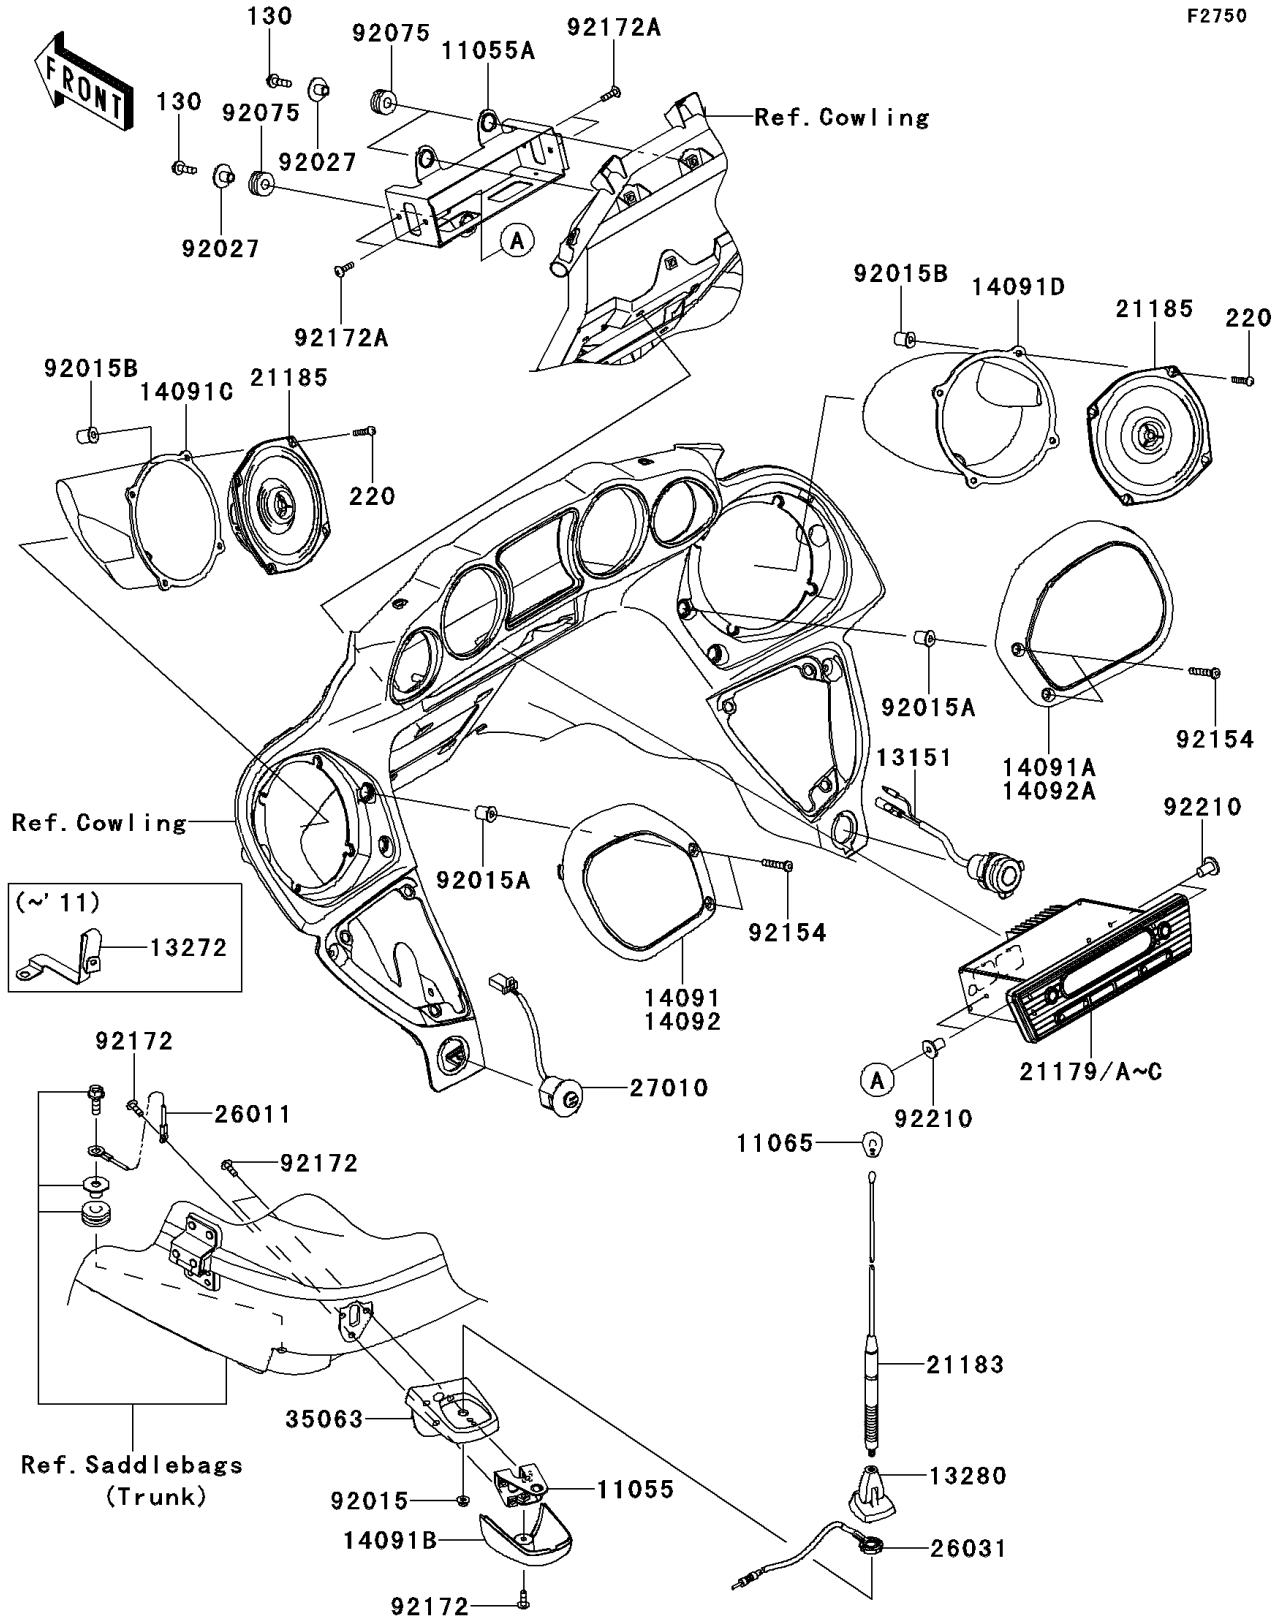

# 2011 VULCAN® 1700 VOYAGER® ABS PARTS DIAGRAM

Other(Audio)

F2750

## 2011 VULCAN® 1700 VOYAGER® ABS PARTS LIST

Other(Audio)

ITEM NAME	PART NUMBER	QUANTITY
BOLT-FLANGED,6X22 (Ref # 130)	130BA0622	3
SCREW-PAN-CROSS,5X20 (Ref # 220)	220AB0520	8
BRACKET,ANTENNA STAY (Ref # 11055)	11055-0683	1
BRACKET,AUDIO (Ref # 11055A)	11055-1510	1
CAP,ANTENNA (Ref # 11065)	11065-0305	1
SWITCH-COMP (Ref # 13151)	13151-0040	1
PLATE,ANTENNA (Ref # 13272)	13272-0674	1
HOLDER,ANTENNA (Ref # 13280)	13280-0285	1
COVER,ANTENNA STAY (Ref # 14091B)	14091-1576	1
COVER,SPEAKER BOX,LH (Ref # 14091C)	14091-1773	1
COVER,SPEAKER BOX,RH (Ref # 14091D)	14091-1774	1
COVER,SPEAKER,LH (Ref # 14092)	14092-0811	1
COVER,SPEAKER,RH (Ref # 14092A)	14092-0812	1
RADIO-TUNER (Ref # 21179B)	21179-0055	1
ANTENNA (Ref # 21183)	21183-0006	1
SPEAKER (Ref # 21185)	21185-0001	2
HARNESS,ANTENNA (Ref # 26031)	26031-0735	1
SWITCH,SUB LAMP (Ref # 27010)	27010-0107	1
STAY,ANTENNA (Ref # 35063)	35063-0519	1
NUT,FLANGED,5MM (Ref # 92015)	92015-1259	1
NUT (Ref # 92015A)	92015-1700	4
NUT,WELL,5MM (Ref # 92015B)	92015-1757	8
COLLAR,L=13.1,BLACK (Ref # 92027)	92027-1450	3
DAMPER (Ref # 92075)	92075-1690	3
BOLT,SOCKET,6X30 (Ref # 92154)	92154-0206	4
SCREW,5X16 (Ref # 92172)	92172-0322	4
SCREW,5X18 (Ref # 92172A)	92172-0428	4
NUT,WELL,5MM (Ref # 92210)	92210-0532	4