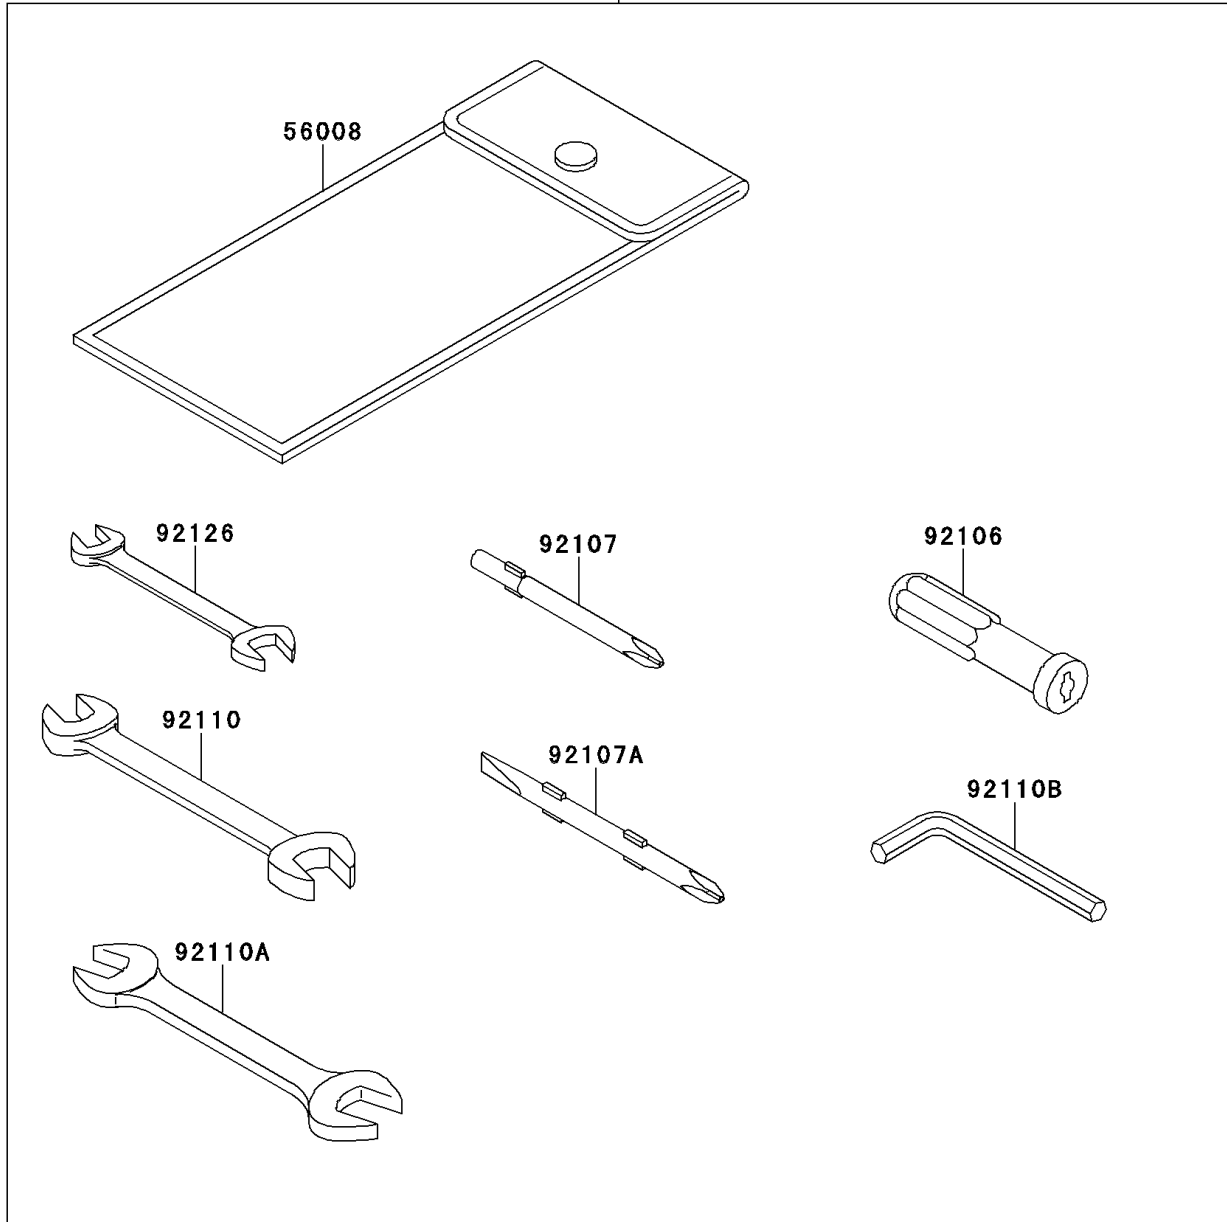

2011 VULCAN[®] 1700 VOYAGER[®] ABS PARTS DIAGRAM

Owner's Tools(BAF-BCF)

56007

F2810A

2011 VULCAN® 1700 VOYAGER® ABS PARTS LIST

Owner's Tools(BAF-BCF)

ITEM NAME	PART NUMBER	QUANTITY
TOOL-KIT (Ref # 56007)	56007-0085	1
BAG,TOOL (Ref # 56008)	56008-0001	1
GASKET-LIQUID,TB1211F,CLEAR (Ref # 92104)	92104-0004	1
GASKET-LIQUID,TB1216B,BLACK (Ref # 92104A)	92104-1064	1
GRIP-SCREW DRIVER (Ref # 92106)	92106-1001	1
TOOL-DRIVER,#3PHILLIPS (Ref # 92107)	92107-005	1
TOOL-DRIVER,#2PHILLIPS&SLOT (Ref # 92107A)	92107-1051	1
TOOL-WRENCH,OPEN END,10X12 (Ref # 92110)	92110-1152	1
TOOL-WRENCH,OPEN END,14X17 (Ref # 92110A)	92110-1153	1
TOOL-WRENCH,ALLEN,4MM (Ref # 92110B)	92110-3703	1
TOOL-WRENCH,OPEN END,8X10 (Ref # 92126)	92126-004	1