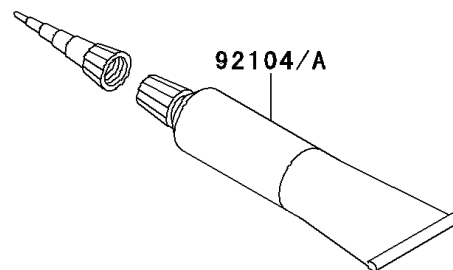

2011 VULCAN® 1700 VOYAGER® ABS PARTS DIAGRAM

Owner's Tools(BAF-BCF)

56007

F2810A

2011 VULCAN® 1700 VOYAGER® ABS PARTS LIST

Owner's Tools(BAF-BCF)

ITEM NAME	PART NUMBER	QUANTITY
TOOL-KIT (Ref # 56007)	56007-0085	1
BAG,TOOL (Ref # 56008)	56008-0001	1
GASKET-LIQUID,TB1211F,CLEAR (Ref # 92104)	92104-0004	1
GASKET-LIQUID,TB1216B,BLACK (Ref # 92104A)	92104-1064	1
GRIP-SCREW DRIVER (Ref # 92106)	92106-1001	1
TOOL-DRIVER,#3PHILLIPS (Ref # 92107)	92107-005	1
TOOL-DRIVER,#2PHILLIPS&SLOT (Ref # 92107A)	92107-1051	1
TOOL-WRENCH,OPEN END,10X12 (Ref # 92110)	92110-1152	1
TOOL-WRENCH,OPEN END,14X17 (Ref # 92110A)	92110-1153	1
TOOL-WRENCH,ALLEN,4MM (Ref # 92110B)	92110-3703	1
TOOL-WRENCH,OPEN END,8X10 (Ref # 92126)	92126-004	1