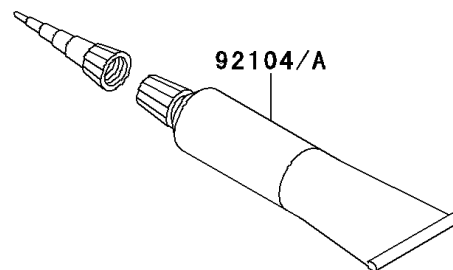

2011 VULCAN[®] 1700 VOYAGER[®] ABS PARTS DIAGRAM

Owner's Tools(BAF-BCF)

56007

F2810A

2011 VULCAN® 1700 VOYAGER® ABS PARTS LIST

Owner's Tools(BAF-BCF)

ITEM NAME	PART NUMBER	QUANTITY
TOOL-KIT (Ref # 56007)	56007-0085	1
BAG,TOOL (Ref # 56008)	56008-0001	1
GASKET-LIQUID,TB1211F,CLEAR (Ref # 92104)	92104-0004	1
GASKET-LIQUID,TB1216B,BLACK (Ref # 92104A)	92104-1064	1
GRIP-SCREW DRIVER (Ref # 92106)	92106-1001	1
TOOL-DRIVER,#3PHILLIPS (Ref # 92107)	92107-005	1
TOOL-DRIVER,#2PHILLIPS&SLOT (Ref # 92107A)	92107-1051	1
TOOL-WRENCH,OPEN END,10X12 (Ref # 92110)	92110-1152	1
TOOL-WRENCH,OPEN END,14X17 (Ref # 92110A)	92110-1153	1
TOOL-WRENCH,ALLEN,4MM (Ref # 92110B)	92110-3703	1
TOOL-WRENCH,OPEN END,8X10 (Ref # 92126)	92126-004	1