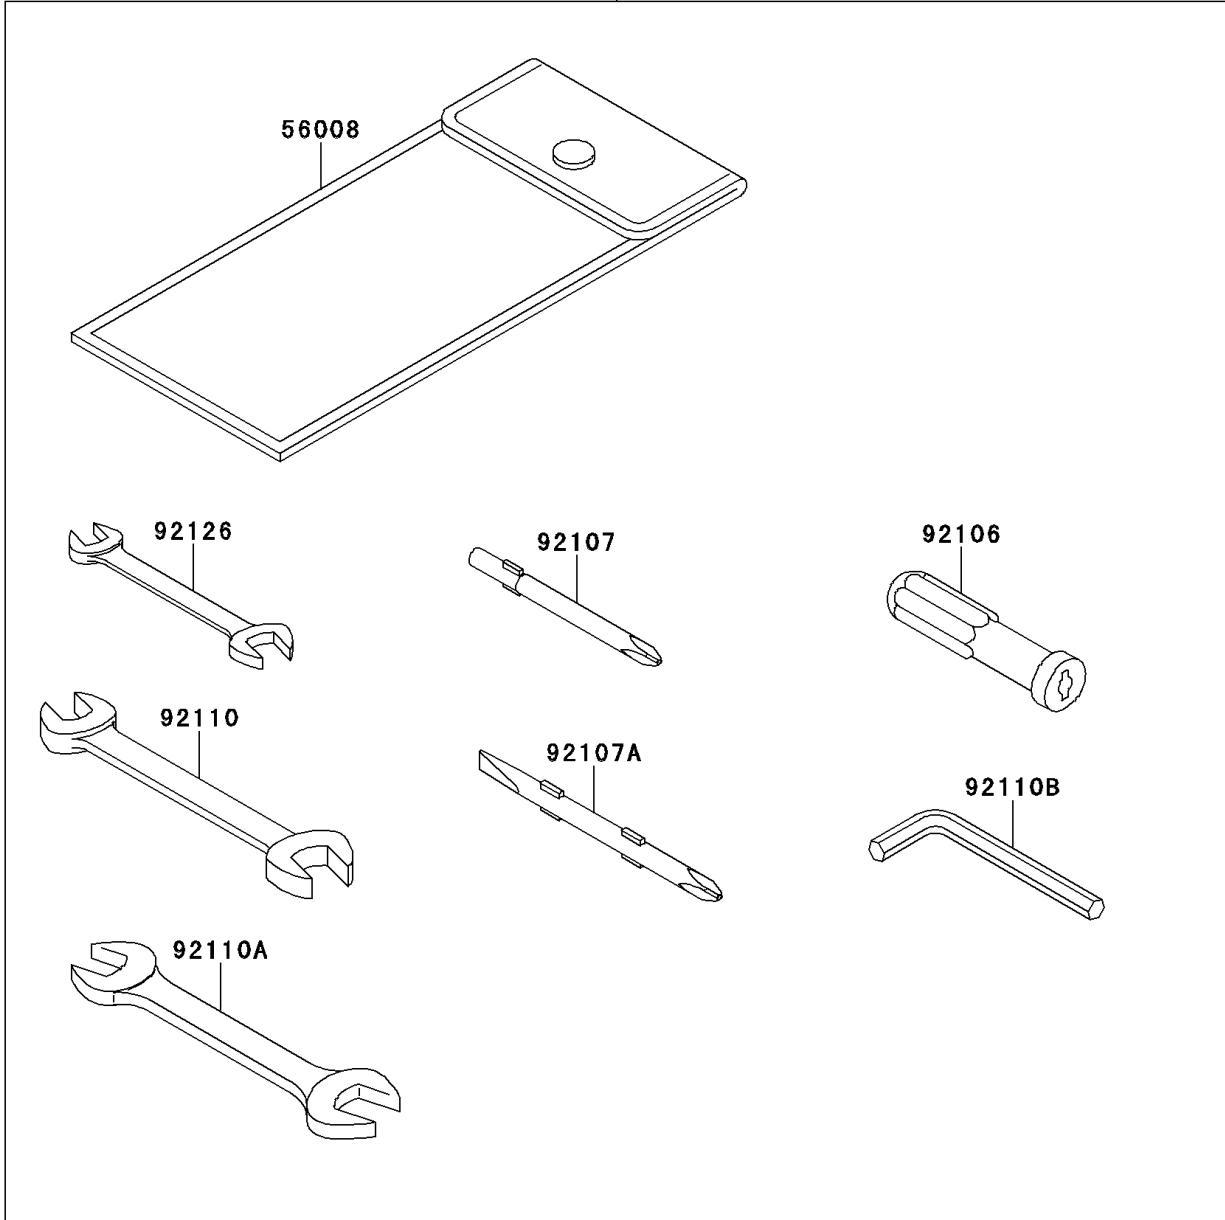

2011 VULCAN® 1700 VOYAGER® ABS PARTS DIAGRAM

Owner's Tools(BAF-BCF)

56007

F2810A

2011 VULCAN® 1700 VOYAGER® ABS PARTS LIST

Owner's Tools(BAF-BCF)

ITEM NAME	PART NUMBER	QUANTITY
TOOL-KIT (Ref # 56007)	56007-0085	1
BAG,TOOL (Ref # 56008)	56008-0001	1
GASKET-LIQUID,TB1211F,CLEAR (Ref # 92104)	92104-0004	1
GASKET-LIQUID,TB1216B,BLACK (Ref # 92104A)	92104-1064	1
GRIP-SCREW DRIVER (Ref # 92106)	92106-1001	1
TOOL-DRIVER,#3PHILLIPS (Ref # 92107)	92107-005	1
TOOL-DRIVER,#2PHILLIPS&SLOT (Ref # 92107A)	92107-1051	1
TOOL-WRENCH,OPEN END,10X12 (Ref # 92110)	92110-1152	1
TOOL-WRENCH,OPEN END,14X17 (Ref # 92110A)	92110-1153	1
TOOL-WRENCH,ALLEN,4MM (Ref # 92110B)	92110-3703	1
TOOL-WRENCH,OPEN END,8X10 (Ref # 92126)	92126-004	1