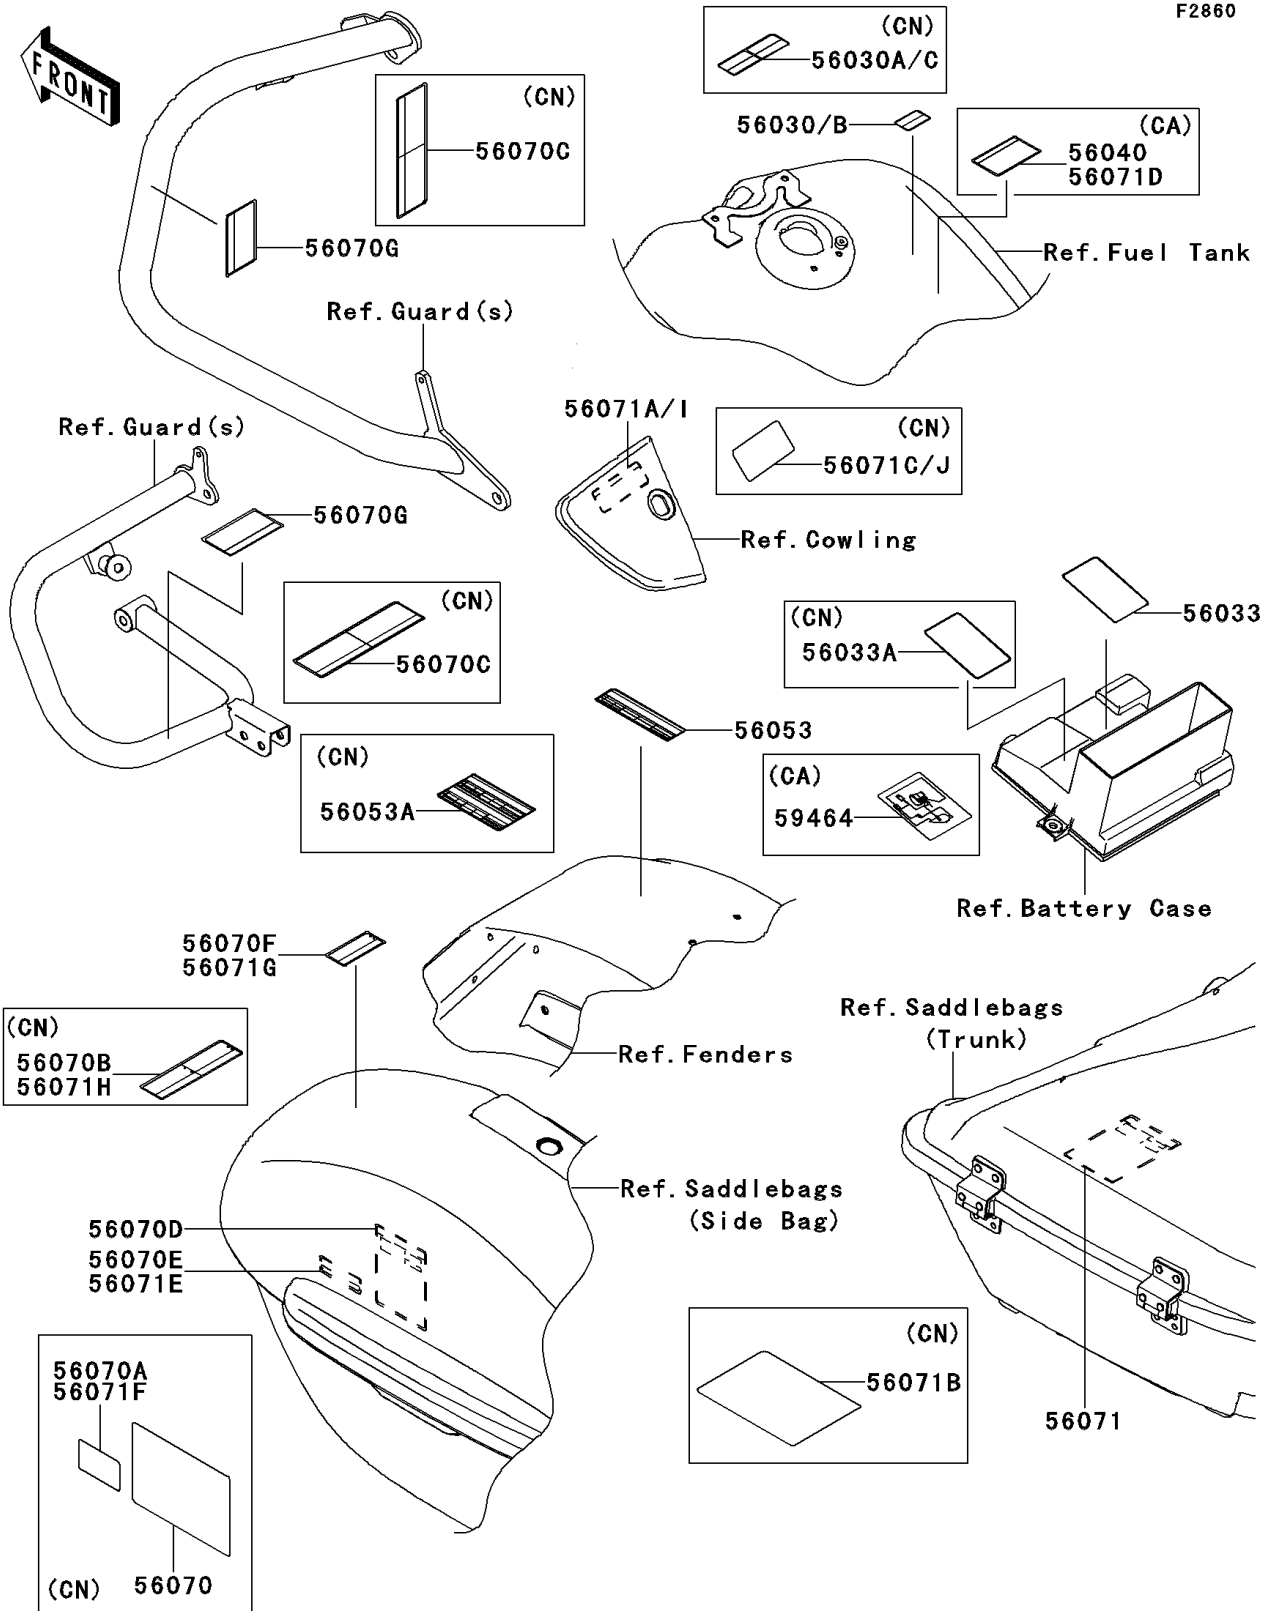

2011 VULCAN® 1700 VOYAGER® ABS PARTS DIAGRAM

Labels

2011 VULCAN® 1700 VOYAGER® ABS PARTS LIST

Labels

ITEM NAME	PART NUMBER	QUANTITY
LABEL-MANUAL,DAILY SAFETY (Ref # 56033)	56033-0271	1
LABEL,GASOLINE (Ref # 56030)	56030-0357	1
LABEL,GASOLINE (Ref # 56030A)	56030-0358	1
LABEL-MANUAL,DAILY SAFETY (Ref # 56033A)	56033-0272	1
LABEL-SPECIFICATION,TIRE&LOAD (Ref # 56053)	56053-0379	1
LABEL-SPECIFICATION,TIRE&LOAD (Ref # 56053A)	56053-0380	1
LABEL-WARNING,SADDLEBAG (Ref # 56070)	56070-1150	2
LABEL-WARNING,SIDE BAG GUARD (Ref # 56070C)	56070-1180	2
LABEL-WARNING,SADDLEBAG (Ref # 56070D)	56070-1282	2
LABEL-WARNING,SIDE BAG GUARD (Ref # 56070G)	56070-1285	2
LABEL-WARNING,CENTER BAG (Ref # 56071)	56071-0115	1
LABEL-WARNING,CENTER BAG (Ref # 56071B)	56071-0118	1
LABEL-WARNING,EVAPO (Ref # 56071D)	56071-0158	1
LABEL-WARNING,SADDLEBAG (Ref # 56071E)	56071-0171	2
LABEL-WARNING,SADDLEBAG (Ref # 56071F)	56071-0172	2
LABEL-WARNING,SADDLEBAG (Ref # 56071G)	56071-0173	2
LABEL-WARNING,SADDLEBAG (Ref # 56071H)	56071-0175	2
LABEL-WARNING,STORAGE COMPT (Ref # 56071I)	56071-0180	2
LABEL-WARNING,STORAGE COMPT (Ref # 56071J)	56071-0181	2
LABEL-CERTIFICATION,EVAPO ROUT (Ref # 59464)	59464-1618	1