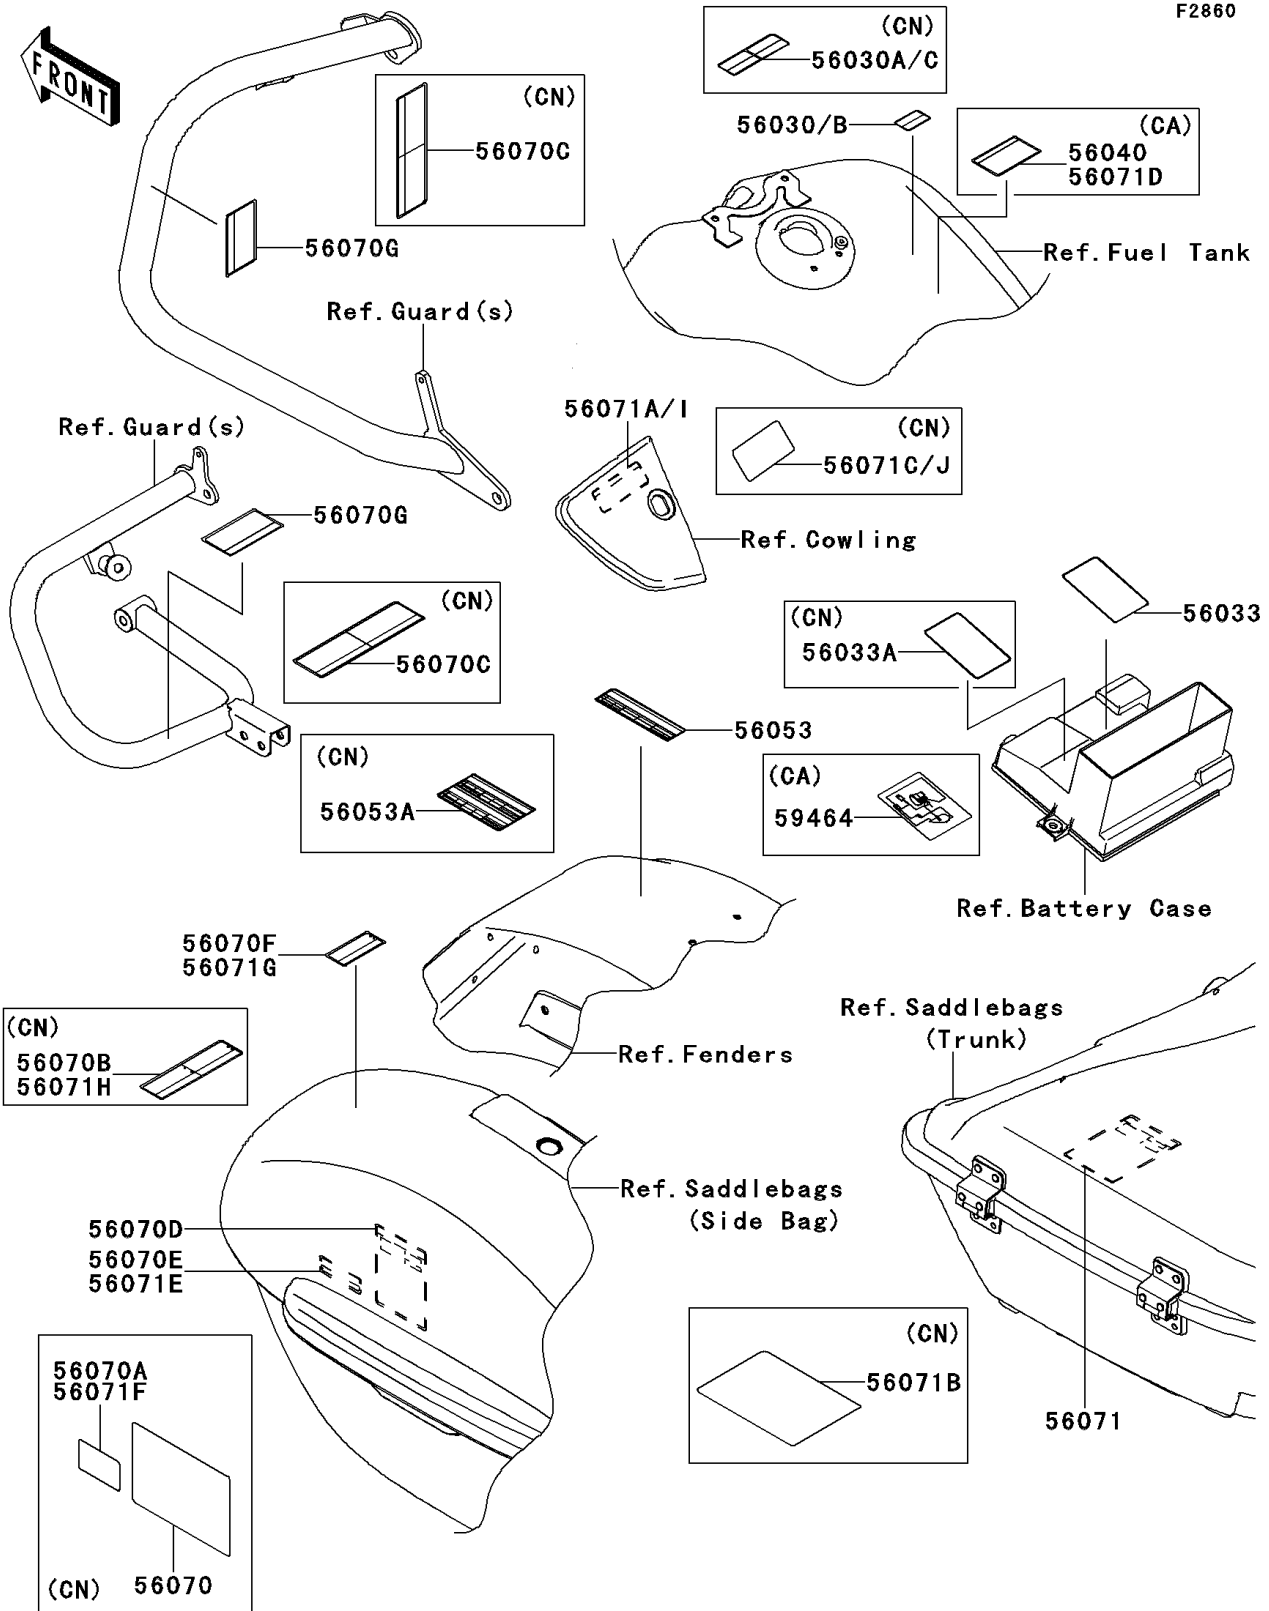

2012 VULCAN® 1700 VOYAGER® ABS PARTS DIAGRAM

Labels

2012 VULCAN® 1700 VOYAGER® ABS PARTS LIST

Labels

ITEM NAME	PART NUMBER	QUANTITY
LABEL-MANUAL,DAILY SAFETY (Ref # 56033)	56033-0271	1
LABEL,GASOLINE (Ref # 56030)	56030-0357	1
LABEL,GASOLINE (Ref # 56030A)	56030-0358	1
LABEL-MANUAL,DAILY SAFETY (Ref # 56033A)	56033-0272	1
LABEL-SPECIFICATION,TIRE&LOAD (Ref # 56053)	56053-0379	1
LABEL-SPECIFICATION,TIRE&LOAD (Ref # 56053A)	56053-0380	1
LABEL-WARNING,SADDLEBAG (Ref # 56070)	56070-1150	2
LABEL-WARNING,SIDE BAG GUARD (Ref # 56070C)	56070-1180	2
LABEL-WARNING,SADDLEBAG (Ref # 56070D)	56070-1282	2
LABEL-WARNING,SIDE BAG GUARD (Ref # 56070G)	56070-1285	2
LABEL-WARNING,CENTER BAG (Ref # 56071)	56071-0115	1
LABEL-WARNING,CENTER BAG (Ref # 56071B)	56071-0118	1
LABEL-WARNING,EVAPO (Ref # 56071D)	56071-0158	1
LABEL-WARNING,SADDLEBAG (Ref # 56071E)	56071-0171	2
LABEL-WARNING,SADDLEBAG (Ref # 56071F)	56071-0172	2
LABEL-WARNING,SADDLEBAG (Ref # 56071G)	56071-0173	2
LABEL-WARNING,SADDLEBAG (Ref # 56071H)	56071-0175	2
LABEL-WARNING,STORAGE COMPT (Ref # 56071I)	56071-0180	2
LABEL-WARNING,STORAGE COMPT (Ref # 56071J)	56071-0181	2
LABEL-CERTIFICATION,EVAPO ROUT (Ref # 59464)	59464-1618	1