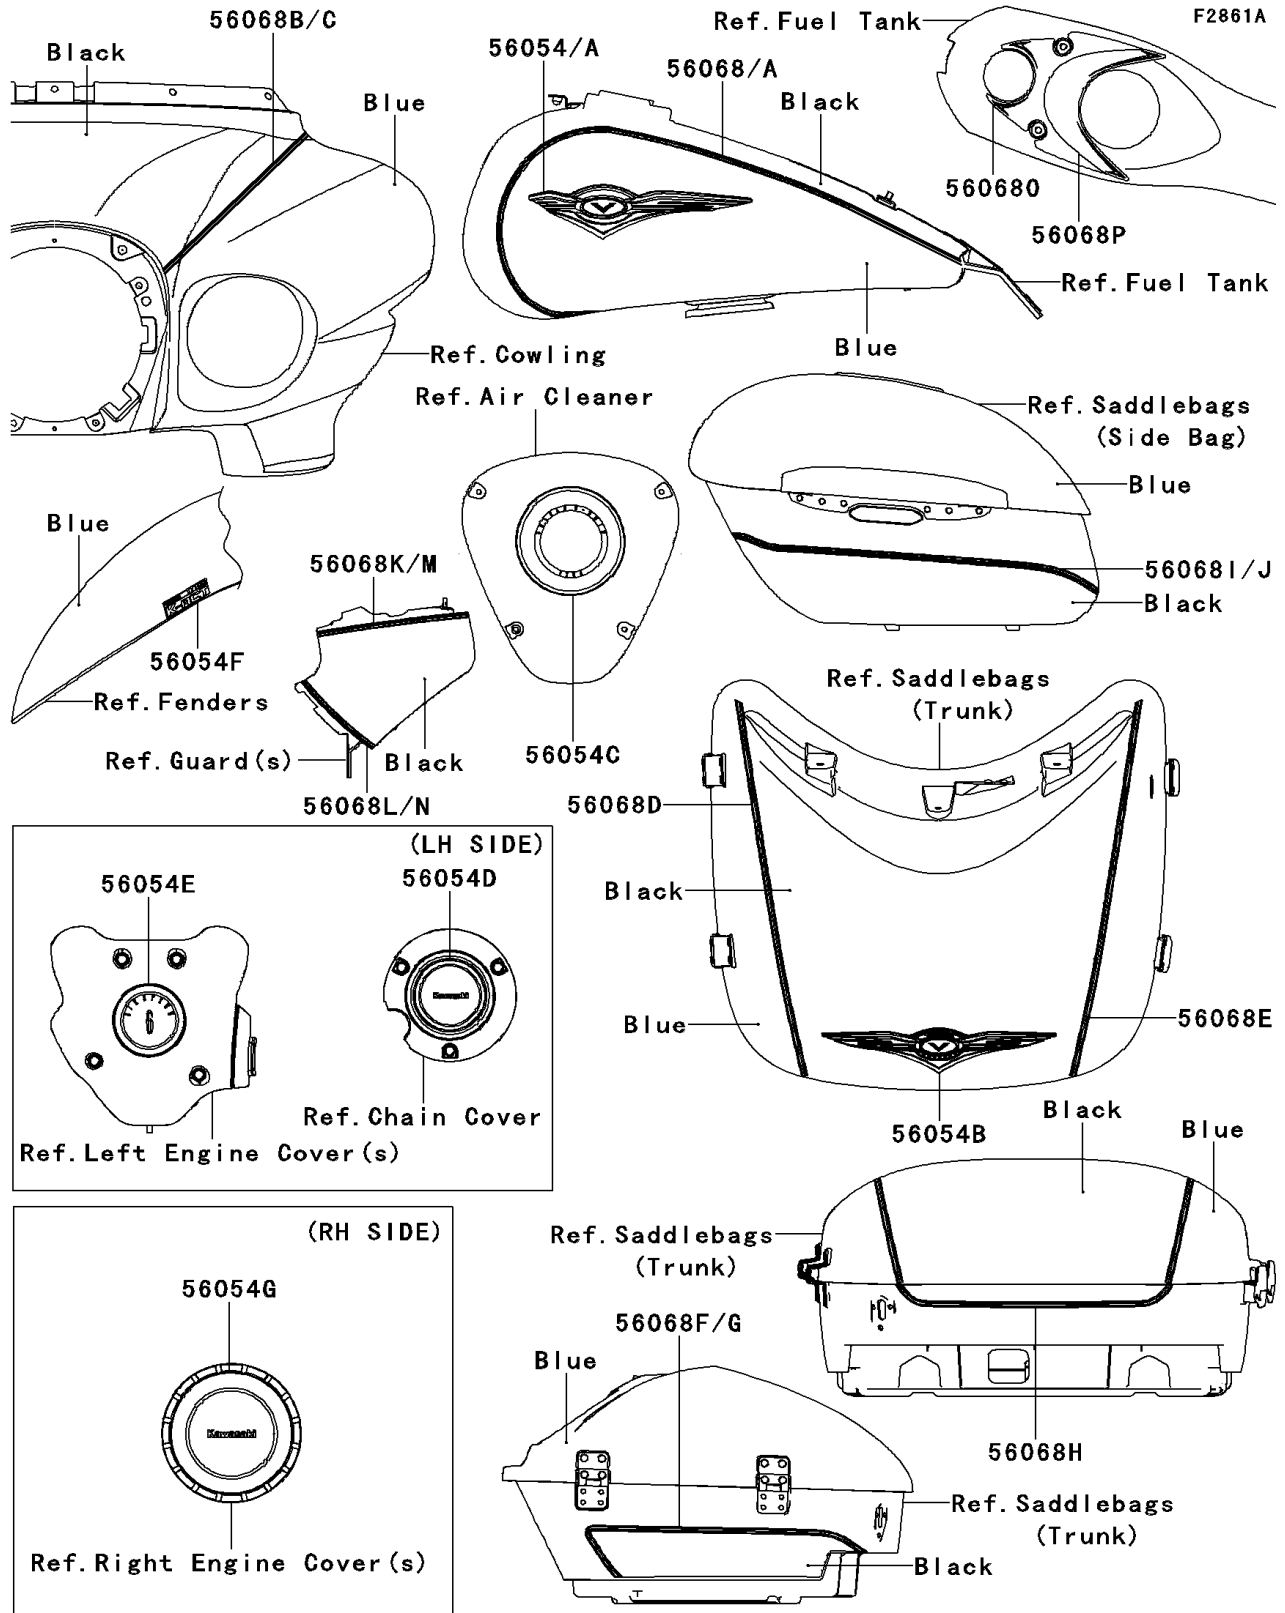

2009 Vulcan 1700 Voyager ABS PARTS DIAGRAM

Decals(Blue/Black)(B9FA)

2009 Vulcan 1700 Voyager ABS PARTS LIST

Decals(Blue/Black)(B9FA)

ITEM NAME	PART NUMBER	QUANTITY
MARK,FUEL TANK,LH (Ref # 56054)	56054-0300	1
MARK,FUEL TANK,RH (Ref # 56054A)	56054-0301	1
MARK,REAR TRUNK (Ref # 56054B)	56054-0302	1
MARK,AIR CLEANER COVER (Ref # 56054C)	56054-0303	2
MARK,PULLEY COVER (Ref # 56054D)	56054-0304	1
MARK,GENERATOR COVER (Ref # 56054E)	56054-0305	1
MARK,FR FENDER,ABS (Ref # 56054F)	56054-0456	2
MARK,CLUTCH COVER (Ref # 56054G)	56054-0463	1
PATTERN,FUEL TANK,LH (Ref # 56068)	56068-1537	1
PATTERN,FUEL TANK,RH (Ref # 56068A)	56068-1538	1
PATTERN,UPP COWLING,FR,LH (Ref # 56068B)	56068-1539	1
PATTERN,UPP COWLING,FR,RH (Ref # 56068C)	56068-1540	1
PATTERN,REAR TRUNK,UPP,LH (Ref # 56068D)	56068-1545	1
PATTERN,REAR TRUNK,UPP,RH (Ref # 56068E)	56068-1546	1
PATTERN,REAR TRUNK,LWR,LH (Ref # 56068F)	56068-1547	1
PATTERN,REAR TRUNK,LWR,RH (Ref # 56068G)	56068-1548	1
PATTERN,REAR TRUNK,LWR,CNT (Ref # 56068H)	56068-1549	1
PATTERN,SIDE BAG,LH (Ref # 56068I)	56068-1550	1
PATTERN,SIDE BAG,RH (Ref # 56068J)	56068-1551	1
PATTERN,LEG SHIELD,UPP,LH (Ref # 56068K)	56068-1556	1
PATTERN,LEG SHIELD,LWR,LH (Ref # 56068L)	56068-1557	1
PATTERN,LEG SHIELD,UPP,RH (Ref # 56068M)	56068-1558	1
PATTERN,LEG SHIELD,LWR,RH (Ref # 56068N)	56068-1559	1
PATTERN,TANK COVER,UPP (Ref # 56068O)	56068-1881	1
PATTERN,TANK COVER,LWR (Ref # 56068P)	56068-1882	1