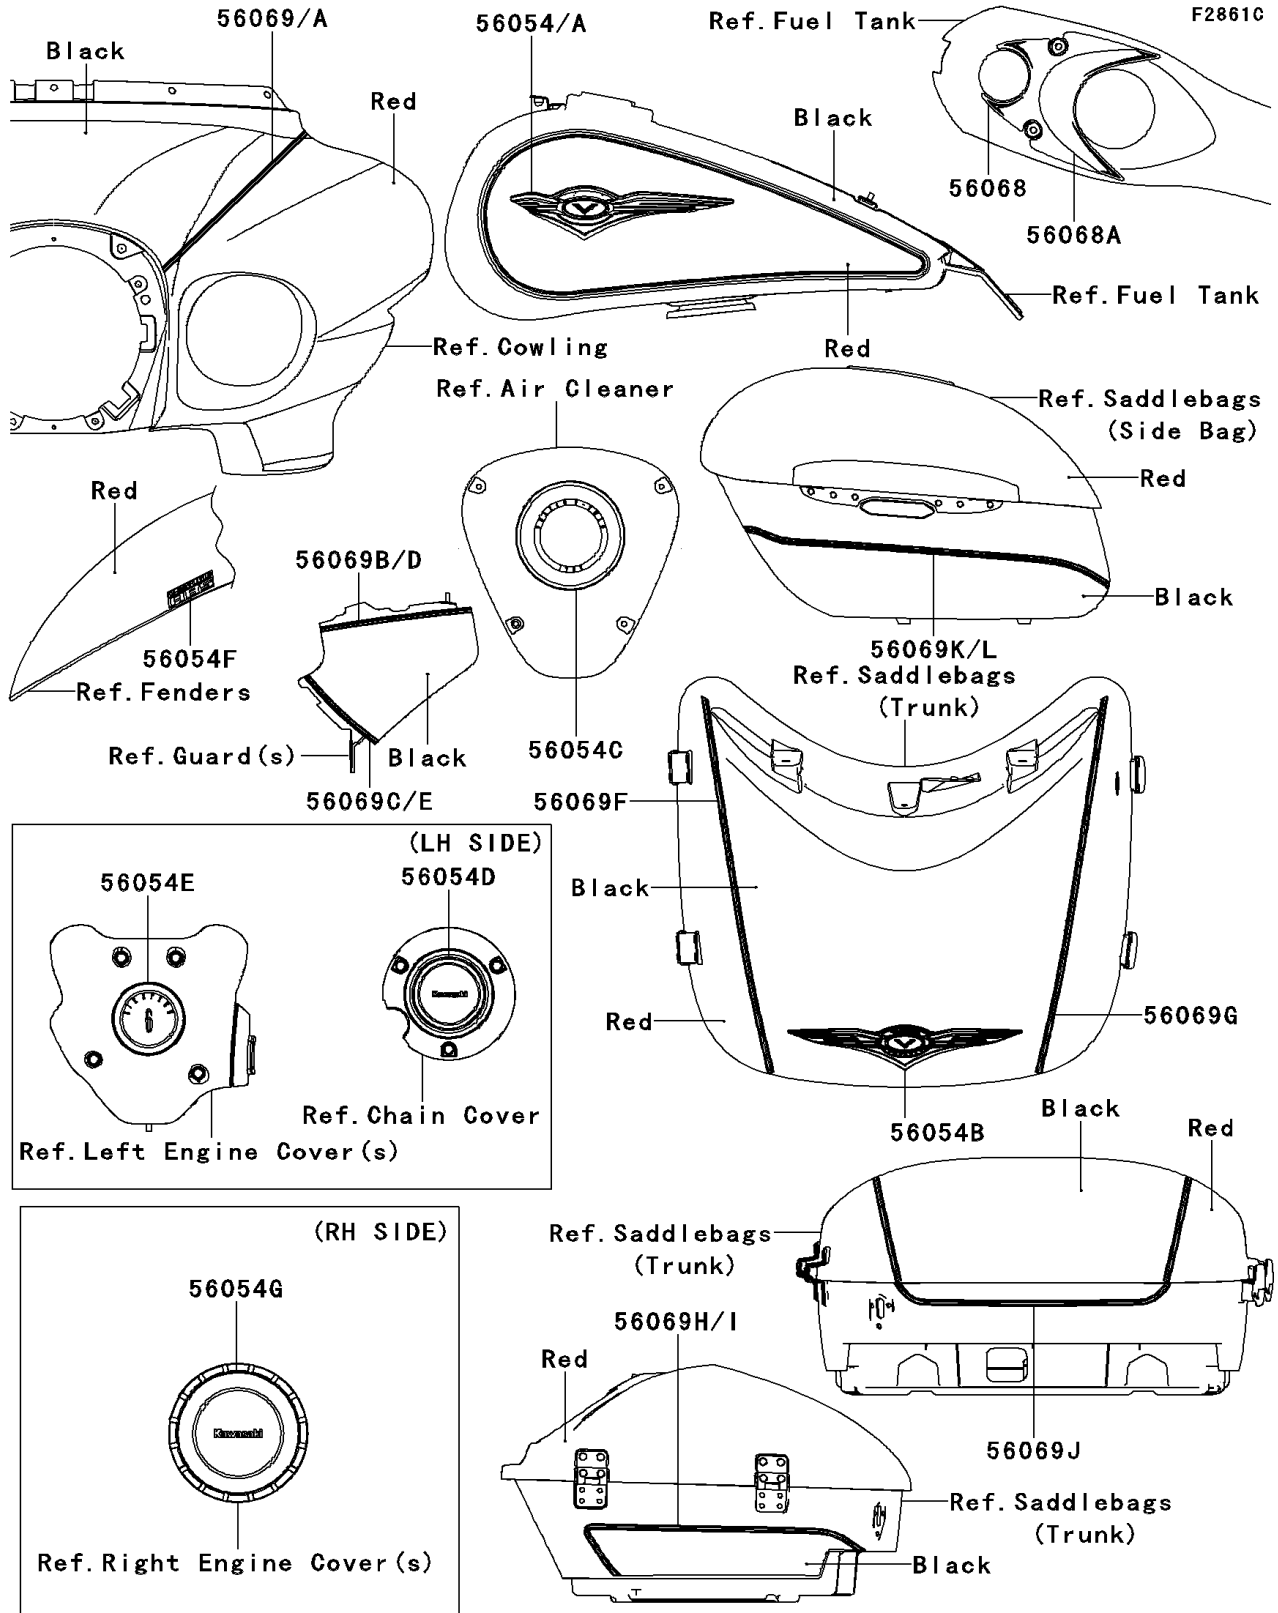

# 2010 Vulcan® 1700 Voyager® ABS PARTS DIAGRAM

Decals(Black/Red)(BAF)

## 2010 Vulcan® 1700 Voyager® ABS PARTS LIST

Decals(Black/Red)(BAF)

ITEM NAME	PART NUMBER	QUANTITY
MARK,FUEL TANK,LH (Ref # 56054)	56054-0300	1
MARK,FUEL TANK,RH (Ref # 56054A)	56054-0301	1
MARK,REAR TRUNK (Ref # 56054B)	56054-0302	1
MARK,AIR CLEANER COVER (Ref # 56054C)	56054-0303	2
MARK,PULLEY COVER (Ref # 56054D)	56054-0304	1
MARK,GENERATOR COVER (Ref # 56054E)	56054-0305	1
MARK,FR FENDER,ABS (Ref # 56054F)	56054-0456	2
MARK,CLUTCH COVER (Ref # 56054G)	56054-0463	1
PATTERN,TANK COVER,UPP (Ref # 56068)	56068-1881	1
PATTERN,TANK COVER,LWR (Ref # 56068A)	56068-1882	1
PATTERN,FR COWLING,LH (Ref # 56069)	56069-0388	1
PATTERN,FR COWLING,RH (Ref # 56069A)	56069-0389	1
PATTERN,LEG SHIELD,UPP,LH (Ref # 56069B)	56069-0390	1
PATTERN,LEG SHIELD,LWR,LH (Ref # 56069C)	56069-0391	1
PATTERN,LEG SHIELD,UPP,RH (Ref # 56069D)	56069-0392	1
PATTERN,LEG SHIELD,LWR,RH (Ref # 56069E)	56069-0393	1
PATTERN,REAR TRUNK,UPP,LH (Ref # 56069F)	56069-0394	1
PATTERN,REAR TRUNK,UPP,RH (Ref # 56069G)	56069-0395	1
PATTERN,REAR TRUNK,LWR,LH (Ref # 56069H)	56069-0396	1
PATTERN,REAR TRUNK,LWR,RH (Ref # 56069I)	56069-0397	1
PATTERN,REAR TRUNK,LWR,CNT (Ref # 56069J)	56069-0398	1
PATTERN,SIDE BAG,LH (Ref # 56069K)	56069-0399	1
PATTERN,SIDE BAG,RH (Ref # 56069L)	56069-0400	1