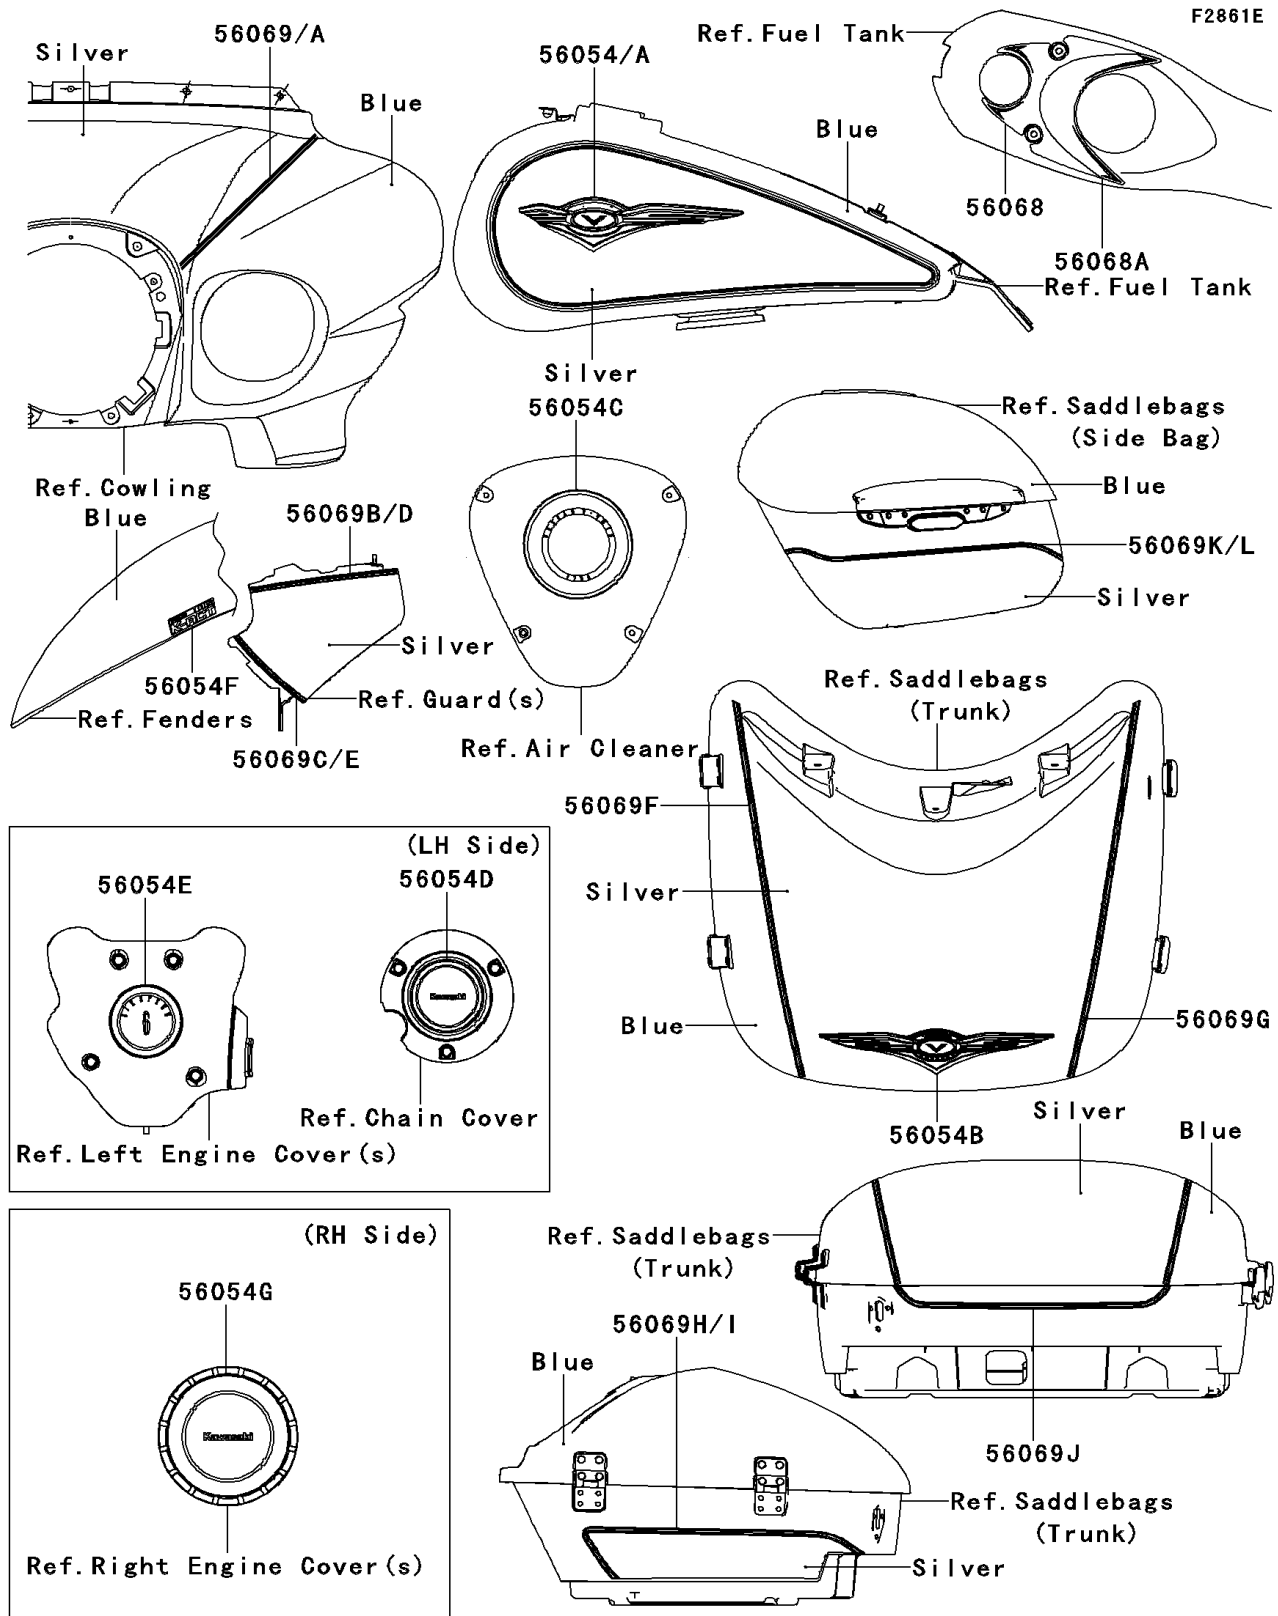

2011 VULCAN® 1700 VOYAGER® ABS PARTS DIAGRAM

Decals(Blue/Silver)(BBF)(CA,US)

2011 VULCAN® 1700 VOYAGER® ABS PARTS LIST

Decals(Blue/Silver)(BBF)(CA,US)

ITEM NAME	PART NUMBER	QUANTITY
MARK,FUEL TANK,LH (Ref # 56054)	56054-0300	1
MARK,FUEL TANK,RH (Ref # 56054A)	56054-0301	1
MARK,REAR TRUNK (Ref # 56054B)	56054-0302	1
MARK,AIR CLEANER COVER (Ref # 56054C)	56054-0303	2
MARK,PULLEY COVER (Ref # 56054D)	56054-0304	1
MARK,GENERATOR COVER (Ref # 56054E)	56054-0305	1
MARK,FR FENDER,ABS (Ref # 56054F)	56054-0456	2
MARK,CLUTCH COVER (Ref # 56054G)	56054-0463	1
PATTERN,TANK COVER,UPP (Ref # 56068)	56068-1881	1
PATTERN,TANK COVER,LWR (Ref # 56068A)	56068-1882	1
PATTERN,FR COWLING,LH (Ref # 56069)	56069-1077	1
PATTERN,FR COWLING,RH (Ref # 56069A)	56069-1078	1
PATTERN,LEG SHIELD,UPP,LH (Ref # 56069B)	56069-1079	1
PATTERN,LEG SHIELD,LWR,LH (Ref # 56069C)	56069-1080	1
PATTERN,LEG SHIELD,UPP,RH (Ref # 56069D)	56069-1081	1
PATTERN,LEG SHIELD,LWR,RH (Ref # 56069E)	56069-1082	1
PATTERN,REAR TRUNK,UPP,LH (Ref # 56069F)	56069-1083	1
PATTERN,REAR TRUNK,UPP,RH (Ref # 56069G)	56069-1084	1
PATTERN,REAR TRUNK,LWR,LH (Ref # 56069H)	56069-1085	1
PATTERN,REAR TRUNK,LWR,RH (Ref # 56069I)	56069-1086	1
PATTERN,REAR TRUNK,LWR,CNT (Ref # 56069J)	56069-1087	1
PATTERN,SIDE BAG,LH (Ref # 56069K)	56069-1088	1
PATTERN,SIDE BAG,RH (Ref # 56069L)	56069-1089	1