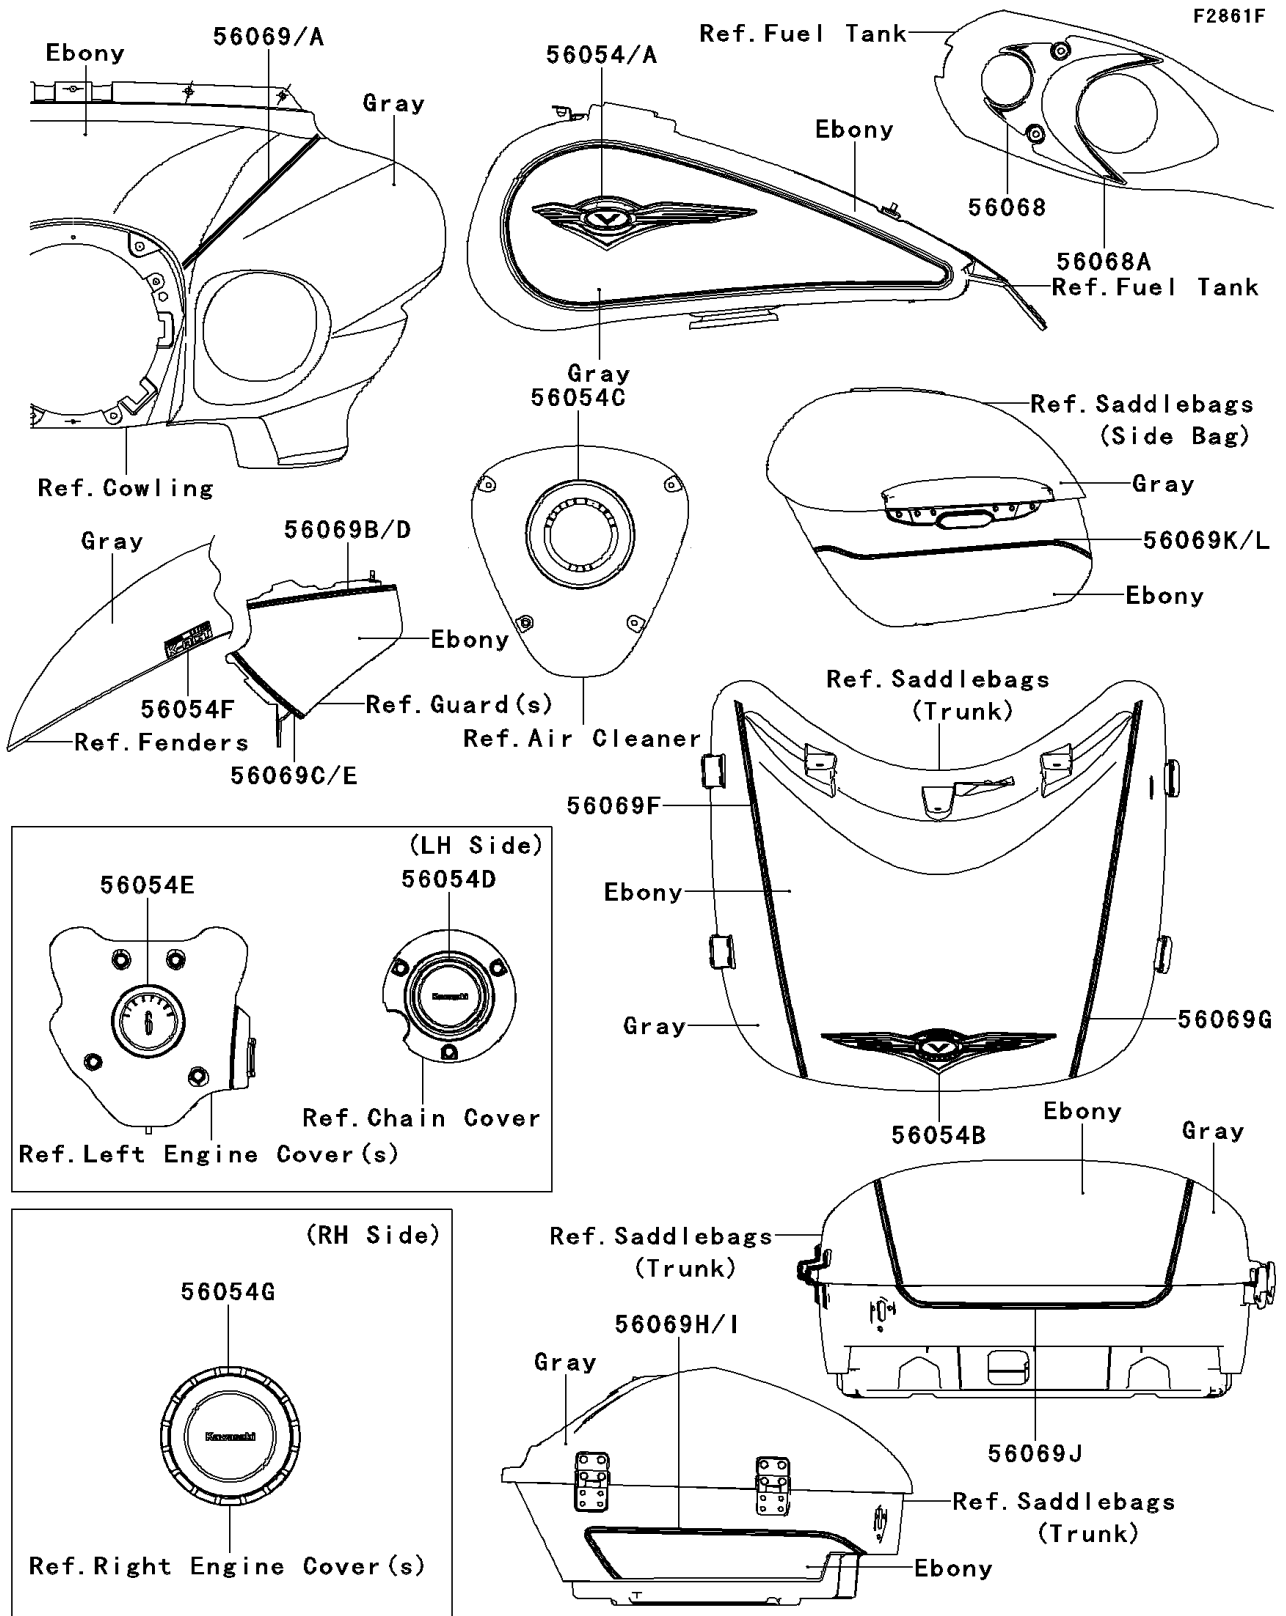

2011 VULCAN® 1700 VOYAGER® ABS PARTS DIAGRAM

Decals(Ebony/Gray)(BBF)

2011 VULCAN® 1700 VOYAGER® ABS PARTS LIST

Decals(Ebony/Gray)(BBF)

ITEM NAME	PART NUMBER	QUANTITY
MARK,FUEL TANK,LH (Ref # 56054)	56054-0300	1
MARK,FUEL TANK,RH (Ref # 56054A)	56054-0301	1
MARK,REAR TRUNK (Ref # 56054B)	56054-0302	1
MARK,AIR CLEANER COVER (Ref # 56054C)	56054-0303	2
MARK,PULLEY COVER (Ref # 56054D)	56054-0304	1
MARK,GENERATOR COVER (Ref # 56054E)	56054-0305	1
MARK,FR FENDER,ABS (Ref # 56054F)	56054-0456	2
MARK,CLUTCH COVER (Ref # 56054G)	56054-0463	1
PATTERN,TANK COVER,UPP (Ref # 56068)	56068-1881	1
PATTERN,TANK COVER,LWR (Ref # 56068A)	56068-1882	1
PATTERN,FR COWLING,LH (Ref # 56069)	56069-1062	1
PATTERN,FR COWLING,RH (Ref # 56069A)	56069-1063	1
PATTERN,LEG SHIELD,UPP,LH (Ref # 56069B)	56069-1064	1
PATTERN,LEG SHIELD,LWR,LH (Ref # 56069C)	56069-1065	1
PATTERN,LEG SHIELD,UPP,RH (Ref # 56069D)	56069-1066	1
PATTERN,LEG SHIELD,LWR,RH (Ref # 56069E)	56069-1067	1
PATTERN,REAR TRUNK,UPP,LH (Ref # 56069F)	56069-1068	1
PATTERN,REAR TRUNK,UPP,RH (Ref # 56069G)	56069-1069	1
PATTERN,REAR TRUNK,LWR,LH (Ref # 56069H)	56069-1070	1
PATTERN,REAR TRUNK,LWR,RH (Ref # 56069I)	56069-1071	1
PATTERN,REAR TRUNK,LWR,CNT (Ref # 56069J)	56069-1072	1
PATTERN,SIDE BAG,LH (Ref # 56069K)	56069-1073	1
PATTERN,SIDE BAG,RH (Ref # 56069L)	56069-1074	1