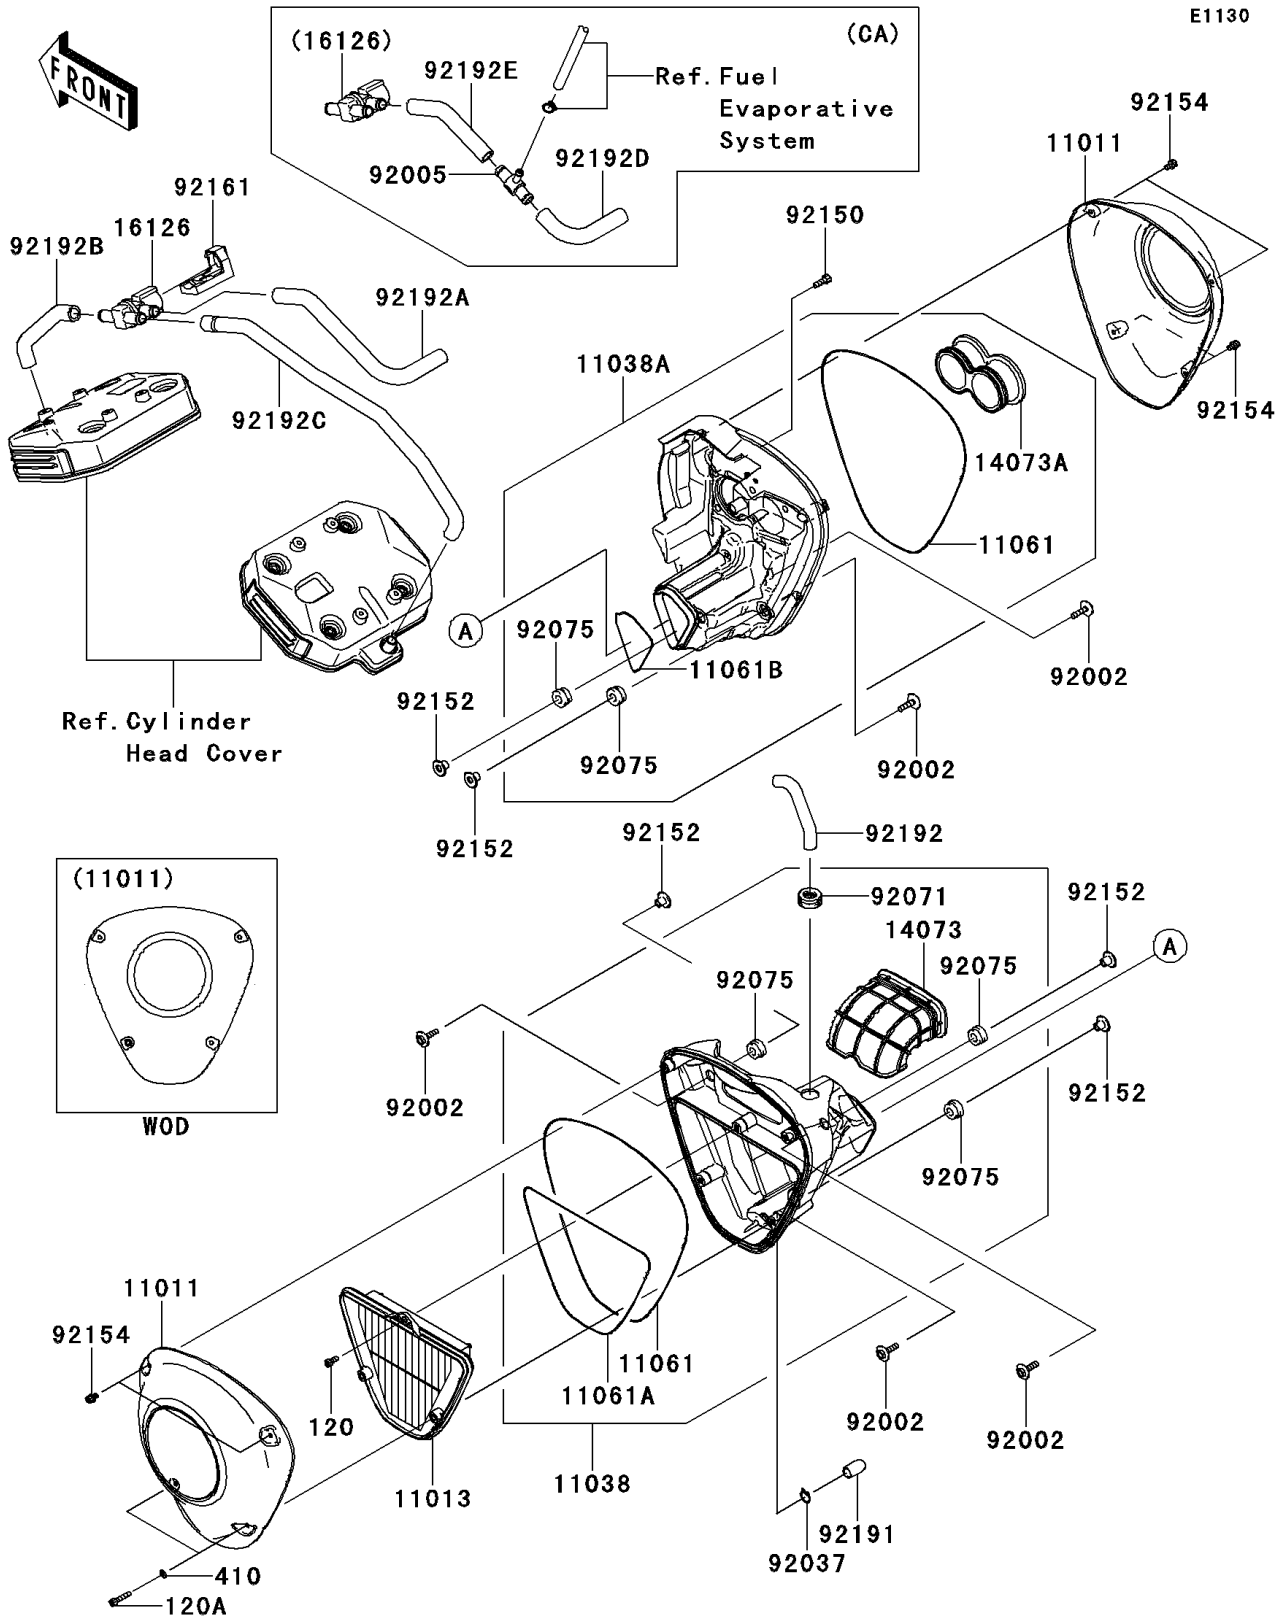

2012 VULCAN® 1700 VAQUERO® PARTS DIAGRAM

Air Cleaner

2012 VULCAN® 1700 VAQUERO® PARTS LIST

Air Cleaner

ITEM NAME	PART NUMBER	QUANTITY
BOLT-SOCKET,5X12 (Ref # 120)	120CA0512	1
BOLT-SOCKET,5X25 (Ref # 120A)	120R0525	2
W-PLAIN-S,5MM (Ref # 410)	410S0500	2
CASE-AIR FILTER,F.S.BLACK (Ref # 11011)	11011-0172-18R	2
ELEMENT-AIR FILTER (Ref # 11013)	11013-0031	1
CASE-ASSY-AIR FILTER,LH (Ref # 11038)	11038-0022	1
CASE-ASSY-AIR FILTER,RH (Ref # 11038A)	11038-0023	1
GASKET,3X812 (Ref # 11061)	11061-0346	2
GASKET,3X630 (Ref # 11061A)	11061-0347	1
GASKET,3X222 (Ref # 11061B)	11061-0367	1
DUCT,INTAKE (Ref # 14073)	14073-0202	1
DUCT,THROBO. FUNNEL (Ref # 14073A)	14073-0203	1
VALVE,AIR SWITCHING (Ref # 16126)	16126-1437	1
BOLT,6X25 (Ref # 92002)	92002-1135	5
CLAMP,14.5MM (Ref # 92037)	92037-1900	1
GROMMET,AIR SUCTION VALVE (Ref # 92071)	92071-1249	1
DAMPER,RUBBER (Ref # 92075)	92075-1123	5
BOLT,6X18 (Ref # 92150)	92150-1645	5
COLLAR,6.3X10X12 (Ref # 92152)	92152-0694	5
BOLT,SOCKET,5X10 (Ref # 92154)	92154-0131	6
DAMPER (Ref # 92161)	92161-0309	1
TUBE (Ref # 92191)	92191-1704	1
TUBE,BREATHER (Ref # 92192)	92192-0650	1
TUBE,FR HEAD-ASWV (Ref # 92192B)	92192-0652	1
TUBE,RR HEAD-ASWV (Ref # 92192C)	92192-0653	1
FITTING (Ref # 92005)	92005-0054	1
TUBE,A/C-ASWV (Ref # 92192A)	92192-0651	1
TUBE,ASWV-FITTING (Ref # 92192D)	92192-0654	1
TUBE,FITTING-A/C (Ref # 92192E)	92192-0655	1