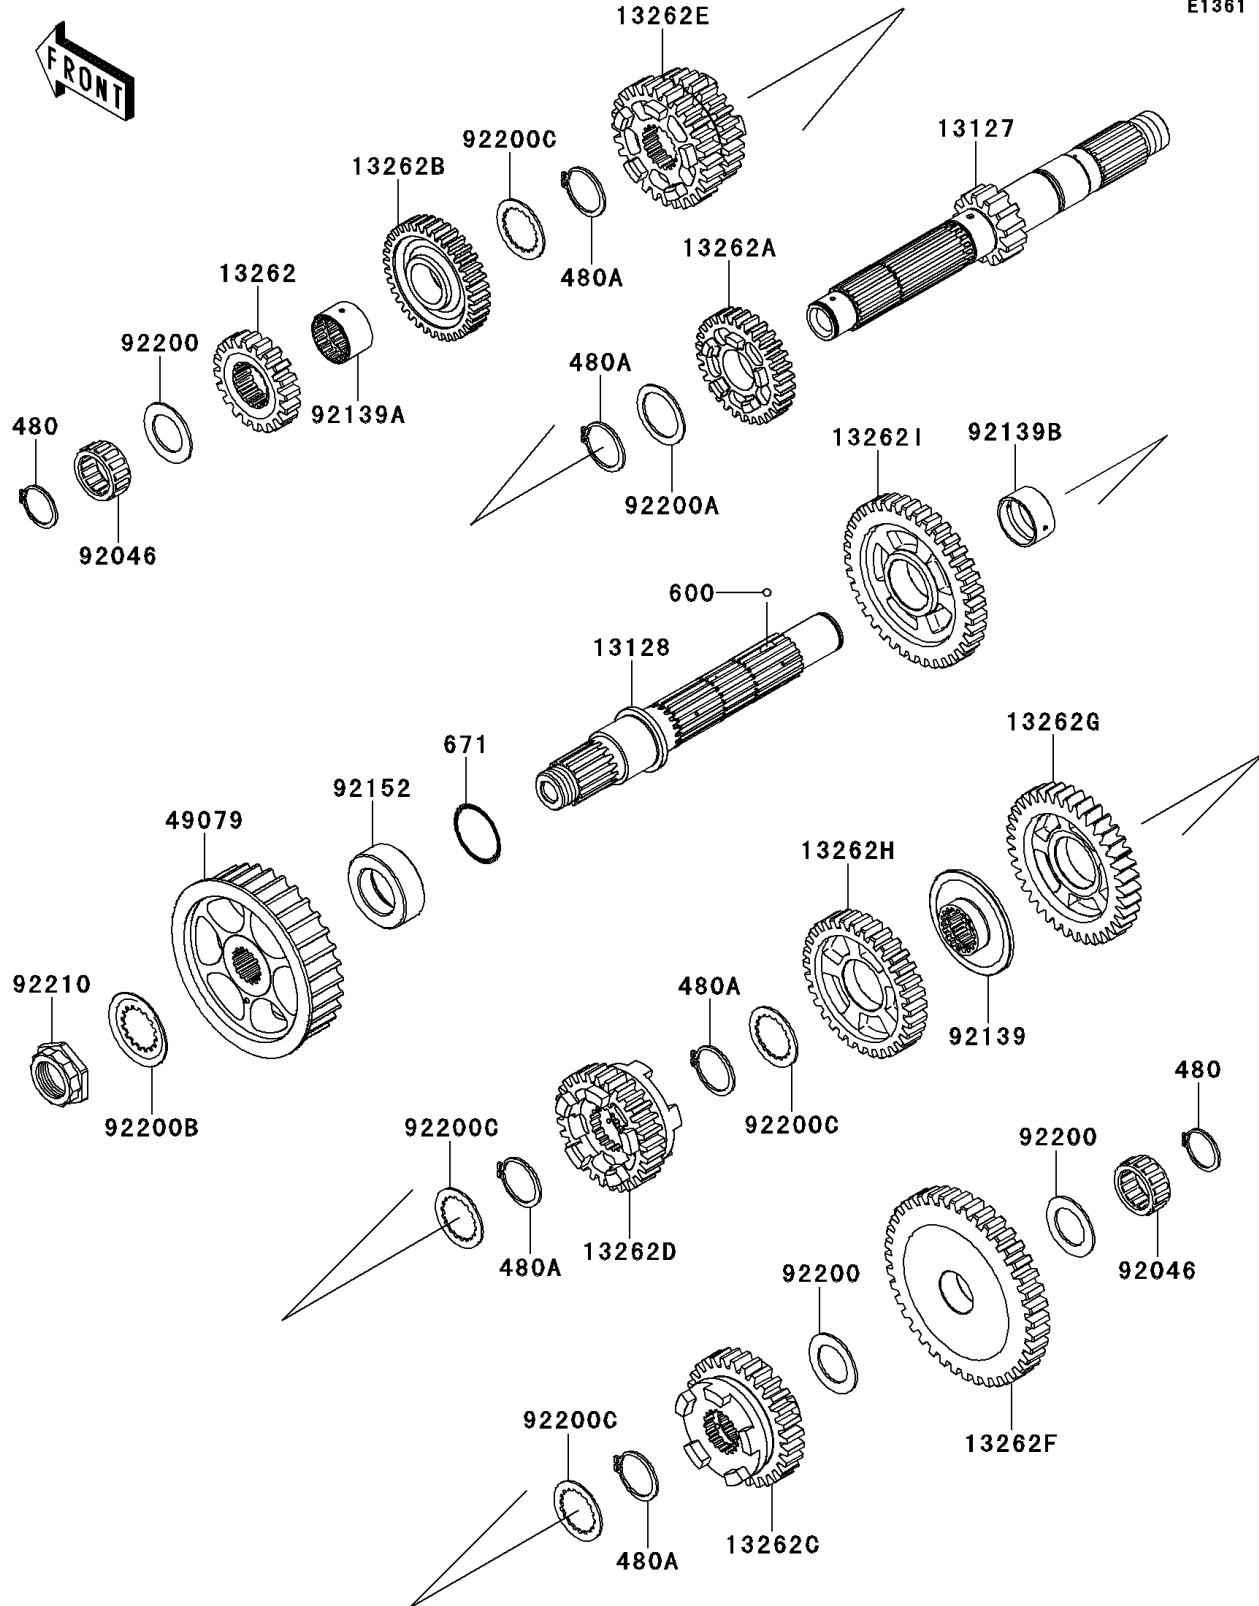

# 2012 VULCAN® 1700 VAQUERO® PARTS DIAGRAM

Transmission

E1361

## 2012 VULCAN® 1700 VAQUERO® PARTS LIST

### Transmission

ITEM NAME	PART NUMBER	QUANTITY
CIRCLIP-TYPE-C,25MM (Ref # 480)	480J2500	2
CIRCLIP (Ref # 480A)	480J2900	5
BALL-STEEL,5/32" (Ref # 600)	600A0500	3
O RING (Ref # 671)	671D2535	1
SHAFT-TRANSMISSION INPUT (Ref # 13127)	13127-0085	1
SHAFT-TRANSMISSION OUTPUT (Ref # 13128)	13128-0057	1
GEAR,INPUT 2ND,20T (Ref # 13262)	13262-0603	1
GEAR,INPUT 5TH,30T (Ref # 13262A)	13262-0605	1
GEAR,INPUT 6TH,36T (Ref # 13262B)	13262-0606	1
GEAR,OUTPUT 5TH,29T (Ref # 13262C)	13262-0611	1
GEAR,OUTPUT 6TH,29T (Ref # 13262D)	13262-0612	1
GEAR,INPUT 3RD&4TH,27T&28T (Ref # 13262E)	13262-0829	1
GEAR,OUTPUT LOW,44T (Ref # 13262F)	13262-0831	1
GEAR,OUTPUT 3RD,38T (Ref # 13262G)	13262-0832	1
GEAR,OUTPUT 4TH,32T (Ref # 13262H)	13262-0833	1
GEAR,OUTPUT 2ND,38T (Ref # 13262I)	13262-0834	1
PULLEY-BELT (Ref # 49079)	49079-0020	1
BEARING-NEEDLE,KT 253515E02 C3 (Ref # 92046)	92046-0007	2
BUSHING,OUTPUT 3RD-4TH GEAR (Ref # 92139)	92139-0007	1
BUSHING,INPUT TOP GEAR (Ref # 92139A)	92139-0236	1
BUSHING,OUTPUT 2ND GEAR (Ref # 92139B)	92139-0237	1
COLLAR,30X50X17.5 (Ref # 92152)	92152-0657	1
WASHER,25.3X40X1.6 (Ref # 92200)	92200-0427	3
WASHER,30.3X40X1.5 (Ref # 92200A)	92200-0428	1
WASHER,31X50X1 (Ref # 92200B)	92200-0505	1
WASHER,30.3X40X1.5 (Ref # 92200C)	92200-1381	4
NUT,25MM (Ref # 92210)	92210-0554	1