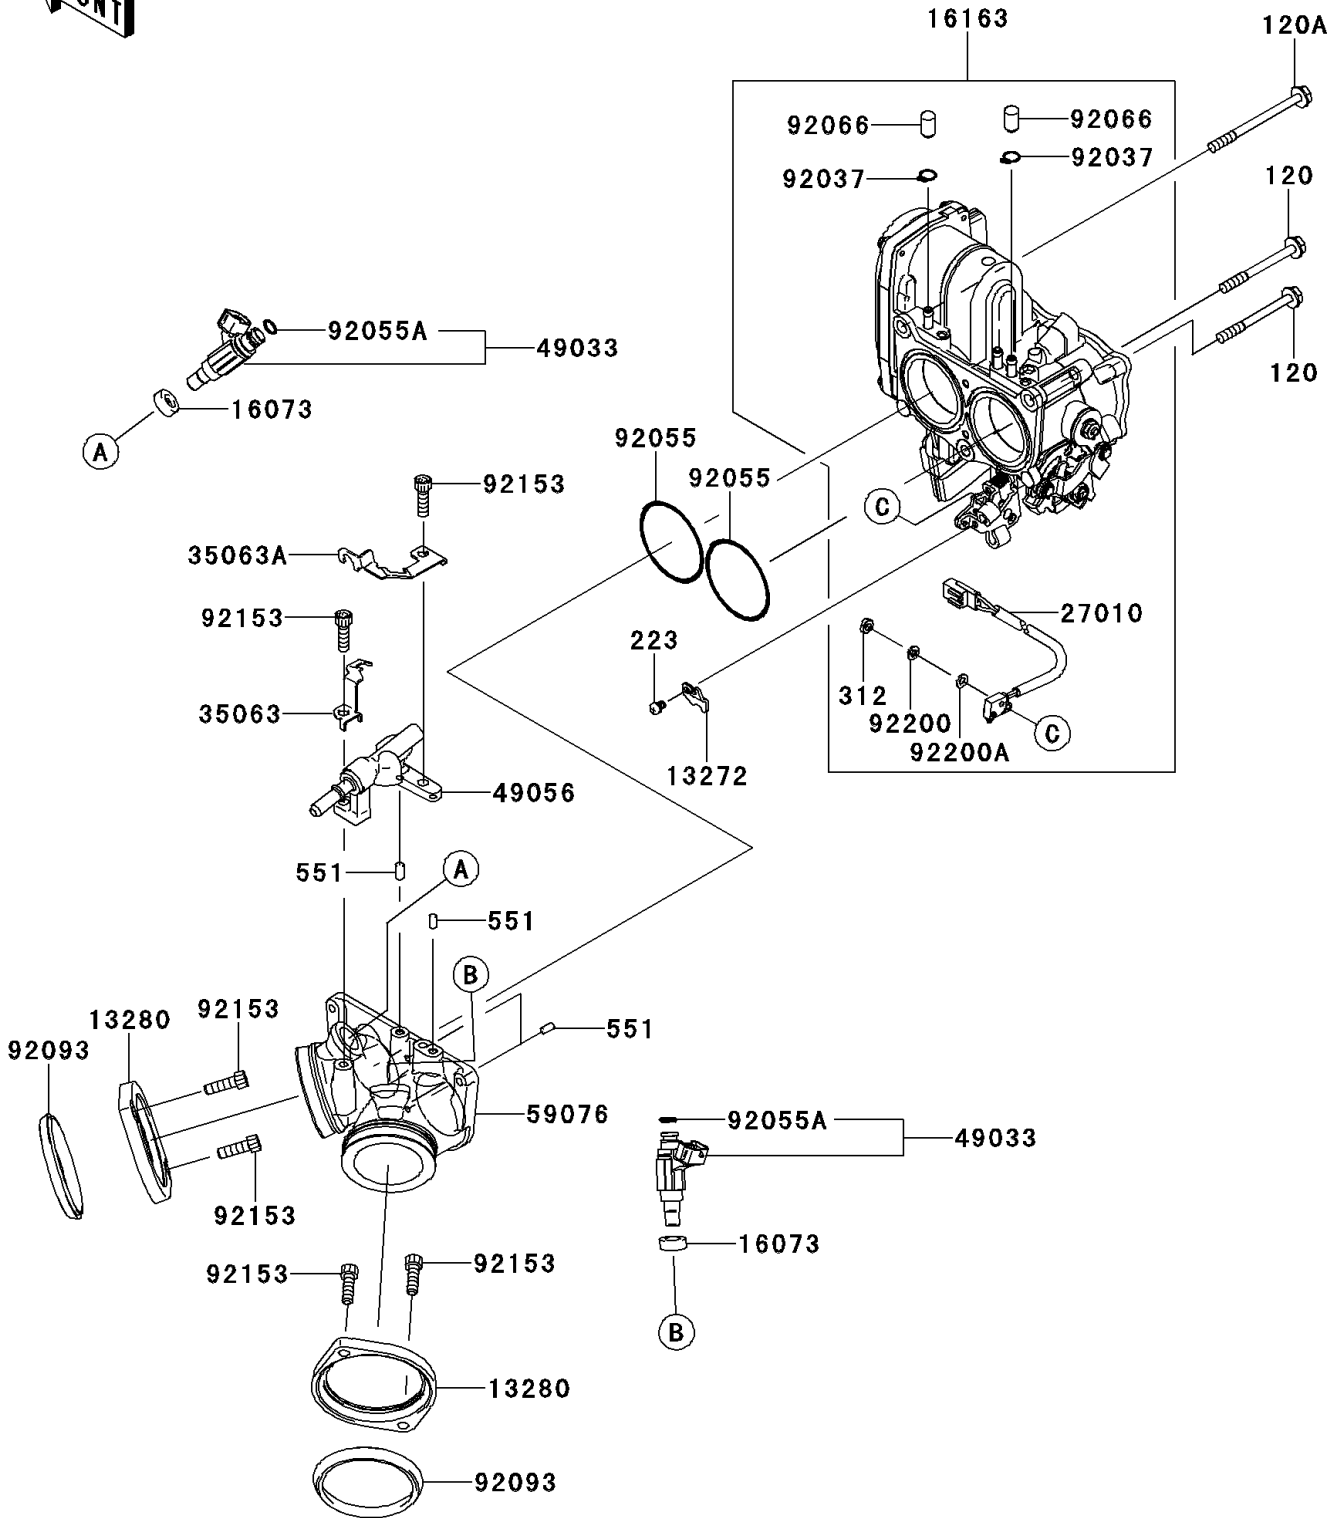

2012 VULCAN® 1700 VAQUERO® PARTS DIAGRAM

Throttle

E1510

2012 VULCAN® 1700 VAQUERO® PARTS LIST

Throttle

ITEM NAME	PART NUMBER	QUANTITY
BOLT-SOCKET,6X60 (Ref # 120)	120CA0660	2
BOLT-SOCKET,6X75 (Ref # 120A)	120CA0675	1
SCREW-PAN-WS-CROSS,4X6 (Ref # 223)	223AA0406	1
NUT-HEX (Ref # 312)	312BC0300	1
PIN-DOWEL,4X8 (Ref # 551)	551A0408	4
PLATE,CABLE STOPPER (Ref # 13272)	13272-0620	1
HOLDER,INTAKE MANIFOLD (Ref # 13280)	13280-0007	2
INSULATOR (Ref # 16073)	16073-3707	2
THROTTLE-ASSY,EACW42 (Ref # 16163)	16163-0124	1
SWITCH,AUTOCRUISE CANCEL (Ref # 27010)	27010-0093	1
STAY (Ref # 35063)	35063-0075	1
STAY (Ref # 35063A)	35063-0076	1
NOZZLE-INJECTION (Ref # 49033)	49033-0003	2
PIPE-INJECTION (Ref # 49056)	49056-0020	1
MANIFOLD-INTAKE (Ref # 59076)	59076-0005	1
CLAMP,BREATHER TUBE (Ref # 92037)	92037-174	2
RING-O,49.7X2.4 (Ref # 92055)	92055-0183	2
RING-O,INJECTION NOZZLE (Ref # 92055A)	92055-1622	2
PLUG,FITTING (Ref # 92066)	92066-1549	2
SEAL (Ref # 92093)	92093-0006	2
BOLT,SOCKET,6X20 (Ref # 92153)	92153-1031	6
WASHER,SPRING (Ref # 92200)	92200-0539	1
WASHER (Ref # 92200A)	92200-0540	1