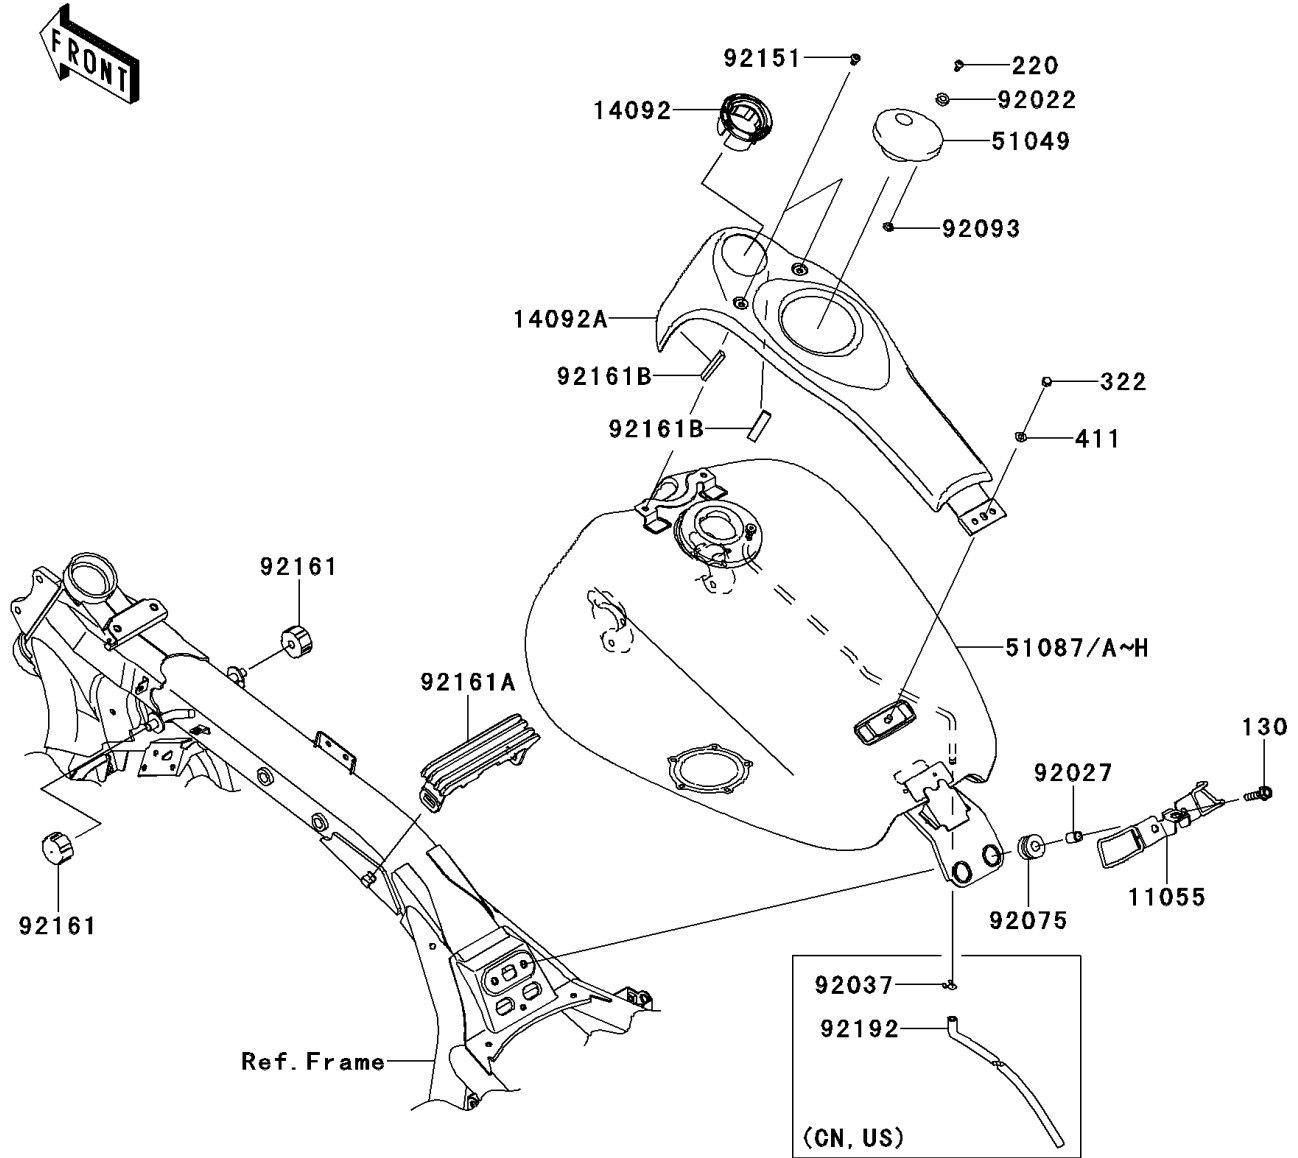

# 2011 VULCAN® 1700 VAQUERO® PARTS DIAGRAM

Fuel Tank

F2410

(51087/C)	Enony
(51087A)	Black
(51087B/D)	Red
(51087E/F)	Blue

## 2011 VULCAN® 1700 VAQUERO® PARTS LIST

### Fuel Tank

ITEM NAME	PART NUMBER	QUANTITY
BRACKET,SEAT (Ref # 11055)	11055-1552	1
COVER,IGNITION SWITCH (Ref # 14092)	14092-0046	1
COVER,B.BLACK (Ref # 14092A)	14092-0217-19U	1
CAP-TANK,FUEL (Ref # 51049)	51049-0003	1
WASHER,5.1X10X1.0 (Ref # 92022)	92022-1977	2
COLLAR,8.8X12X17 (Ref # 92027)	92027-034	2
DAMPER (Ref # 92075)	92075-1736	2
SEAL,FUEL TANK CAP (Ref # 92093)	92093-1030	1
BOLT,SOCKET,6X10 (Ref # 92151)	92151-1449	2
BOLT-FLANGED,8X30 (Ref # 130)	130BA0830	2
SCREW-PAN-CROSS,5X10 (Ref # 220)	220AA0510	2
NUT-CAP,6MM,BLACK (Ref # 322)	322AB0600	1
WASHER-PLAIN,6MM (Ref # 411)	411S0600	1
DAMPER,FUEL TANK (Ref # 92161)	92161-0293	2
DAMPER,FUEL TANK (Ref # 92161A)	92161-0577	1
DAMPER,TANK COVER (Ref # 92161B)	92161-0804	2
TANK-COMP-FUEL,EBONY (Ref # 51087)	51087-5107-H8	1
TANK-COMP-FUEL,EBONY (Ref # 51087C)	51087-5126-H8	1
CLAMP,TUBE (Ref # 92037)	92037-147	1
TUBE,BREATHER (Ref # 92192)	92192-0668	1