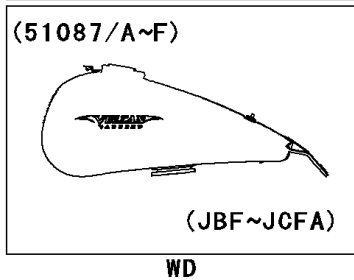

2012 VULCAN® 1700 VAQUERO® PARTS DIAGRAM

Fuel Tank

F2410

(51087/C)	Enony
(51087A)	Black
(51087B/D)	Red
(51087E/F)	Blue

2012 VULCAN® 1700 VAQUERO® PARTS LIST

Fuel Tank

ITEM NAME	PART NUMBER	QUANTITY
BRACKET,SEAT (Ref # 11055)	11055-1552	1
COVER,IGNITION SWITCH (Ref # 14092)	14092-0046	1
COVER,B.BLACK (Ref # 14092A)	14092-0217-19U	1
CAP-TANK,FUEL (Ref # 51049)	51049-0003	1
WASHER,5.1X10X1.0 (Ref # 92022)	92022-1977	2
COLLAR,8.8X12X17 (Ref # 92027)	92027-034	2
DAMPER (Ref # 92075)	92075-1736	2
SEAL,FUEL TANK CAP (Ref # 92093)	92093-1030	1
BOLT,SOCKET,6X10 (Ref # 92151)	92151-1449	2
BOLT-FLANGED,8X30 (Ref # 130)	130BA0830	2
SCREW-PAN-CROSS,5X10 (Ref # 220)	220AA0510	2
NUT-CAP,6MM,BLACK (Ref # 322)	322AB0600	1
WASHER-PLAIN,6MM (Ref # 411)	411S0600	1
DAMPER,FUEL TANK (Ref # 92161)	92161-0293	2
DAMPER,FUEL TANK (Ref # 92161A)	92161-0577	1
DAMPER,TANK COVER (Ref # 92161B)	92161-0804	2
TANK-COMP-FUEL,M.S.BLACK (Ref # 51087A)	51087-5107-660	1
TANK-COMP-FUEL,C.P.BLUE (Ref # 51087E)	51087-5269-723	1
TANK-COMP-FUEL,C.P.BLUE (Ref # 51087F)	51087-5270-723	1
CLAMP,TUBE (Ref # 92037)	92037-147	1
TUBE,BREATHING (Ref # 92192)	92192-0668	1