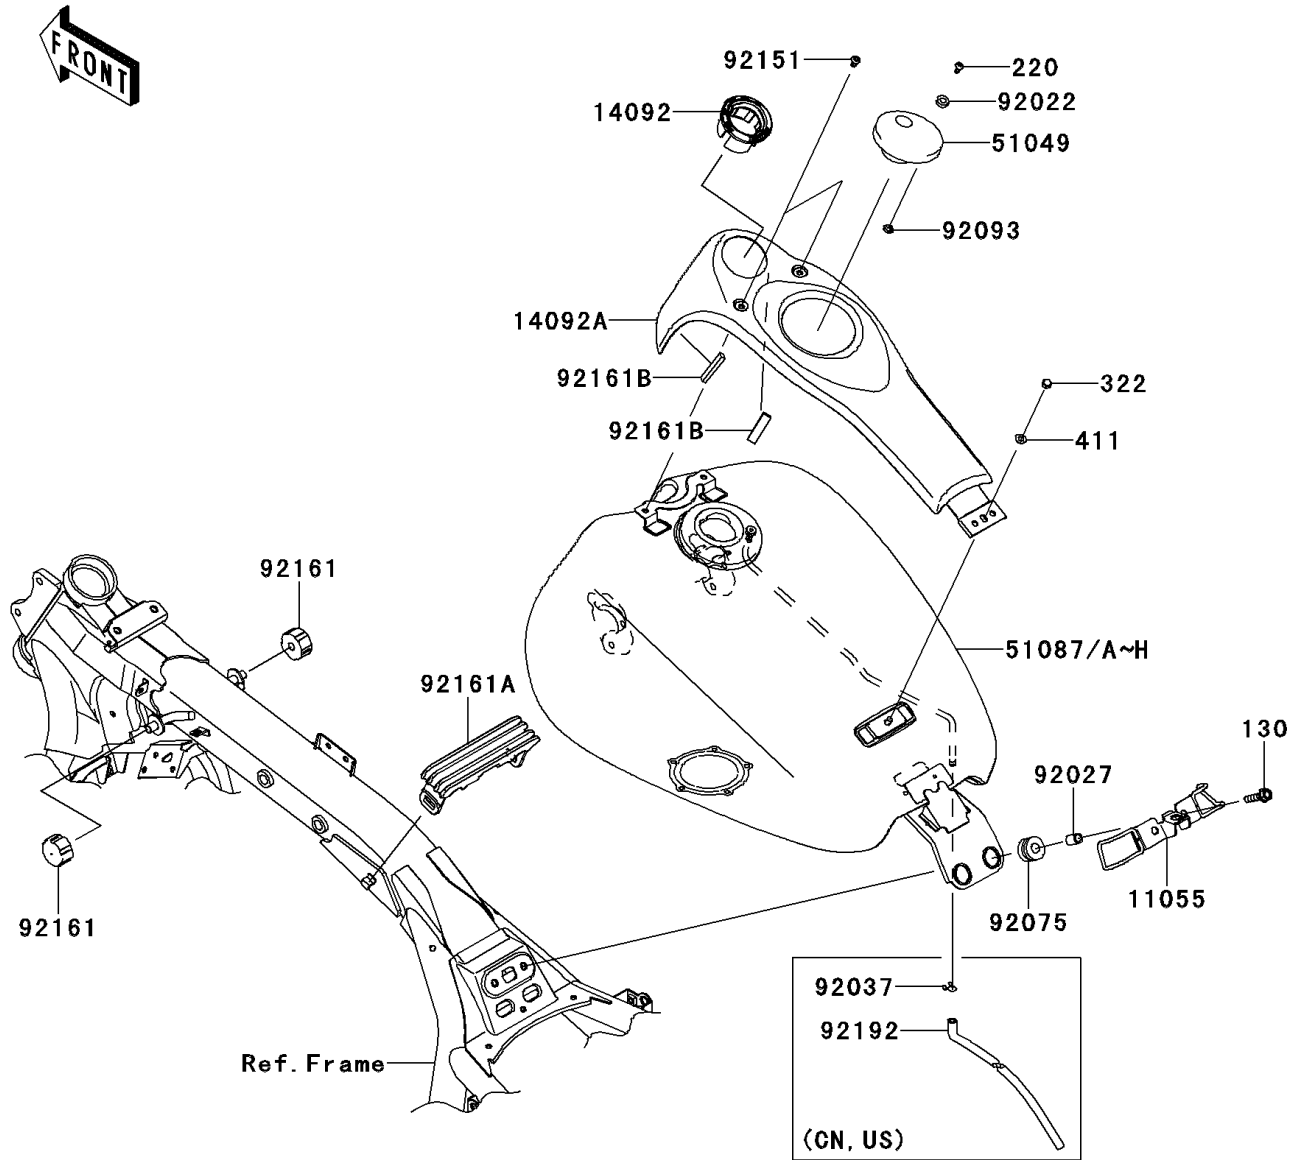

2012 VULCAN® 1700 VAQUERO® PARTS DIAGRAM

Fuel Tank

F2410

(51087/C)	Enony
(51087A)	Black
(51087B/D)	Red
(51087E/F)	Blue

2012 VULCAN® 1700 VAQUERO® PARTS LIST

Fuel Tank

ITEM NAME	PART NUMBER	QUANTITY
BRACKET,SEAT (Ref # 11055)	11055-1552	1
COVER,IGNITION SWITCH (Ref # 14092)	14092-0046	1
COVER,B.BLACK (Ref # 14092A)	14092-0217-19U	1
CAP-TANK,FUEL (Ref # 51049)	51049-0003	1
WASHER,5.1X10X1.0 (Ref # 92022)	92022-1977	2
COLLAR,8.8X12X17 (Ref # 92027)	92027-034	2
DAMPER (Ref # 92075)	92075-1736	2
SEAL,FUEL TANK CAP (Ref # 92093)	92093-1030	1
BOLT,SOCKET,6X10 (Ref # 92151)	92151-1449	2
BOLT-FLANGED,8X30 (Ref # 130)	130BA0830	2
SCREW-PAN-CROSS,5X10 (Ref # 220)	220AA0510	2
NUT-CAP,6MM,BLACK (Ref # 322)	322AB0600	1
WASHER-PLAIN,6MM (Ref # 411)	411S0600	1
DAMPER,FUEL TANK (Ref # 92161)	92161-0293	2
DAMPER,FUEL TANK (Ref # 92161A)	92161-0577	1
DAMPER,TANK COVER (Ref # 92161B)	92161-0804	2
TANK-COMP-FUEL,M.S.BLACK (Ref # 51087A)	51087-5107-660	1
TANK-COMP-FUEL,C.P.BLUE (Ref # 51087E)	51087-5269-723	1
TANK-COMP-FUEL,C.P.BLUE (Ref # 51087F)	51087-5270-723	1
CLAMP,TUBE (Ref # 92037)	92037-147	1
TUBE,BREATHING (Ref # 92192)	92192-0668	1