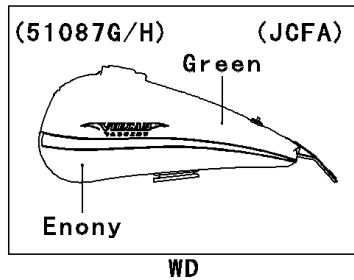

2012 VULCAN® 1700 VAQUERO® PARTS DIAGRAM

Fuel Tank

F2410

(51087/C)	Enony
(51087A)	Black
(51087B/D)	Red
(51087E/F)	Blue

2012 VULCAN® 1700 VAQUERO® PARTS LIST

Fuel Tank

ITEM NAME	PART NUMBER	QUANTITY
BRACKET,SEAT (Ref # 11055)	11055-1552	1
COVER,IGNITION SWITCH (Ref # 14092)	14092-0046	1
COVER,B.BLACK (Ref # 14092A)	14092-0217-19U	1
CAP-TANK,FUEL (Ref # 51049)	51049-0003	1
WASHER,5.1X10X1.0 (Ref # 92022)	92022-1977	2
COLLAR,8.8X12X17 (Ref # 92027)	92027-034	2
DAMPER (Ref # 92075)	92075-1736	2
SEAL,FUEL TANK CAP (Ref # 92093)	92093-1030	1
BOLT,SOCKET,6X10 (Ref # 92151)	92151-1449	2
BOLT-FLANGED,8X30 (Ref # 130)	130BA0830	2
SCREW-PAN-CROSS,5X10 (Ref # 220)	220AA0510	2
NUT-CAP,6MM,BLACK (Ref # 322)	322AB0600	1
WASHER-PLAIN,6MM (Ref # 411)	411S0600	1
DAMPER,FUEL TANK (Ref # 92161)	92161-0293	2
DAMPER,FUEL TANK (Ref # 92161A)	92161-0577	1
DAMPER,TANK COVER (Ref # 92161B)	92161-0804	2
TANK-COMP-FUEL,M.S.BLACK (Ref # 51087A)	51087-5107-660	1
TANK-COMP-FUEL,C.P.BLUE (Ref # 51087E)	51087-5269-723	1
TANK-COMP-FUEL,C.P.BLUE (Ref # 51087F)	51087-5270-723	1
CLAMP,TUBE (Ref # 92037)	92037-147	1
TUBE,BREATHING (Ref # 92192)	92192-0668	1