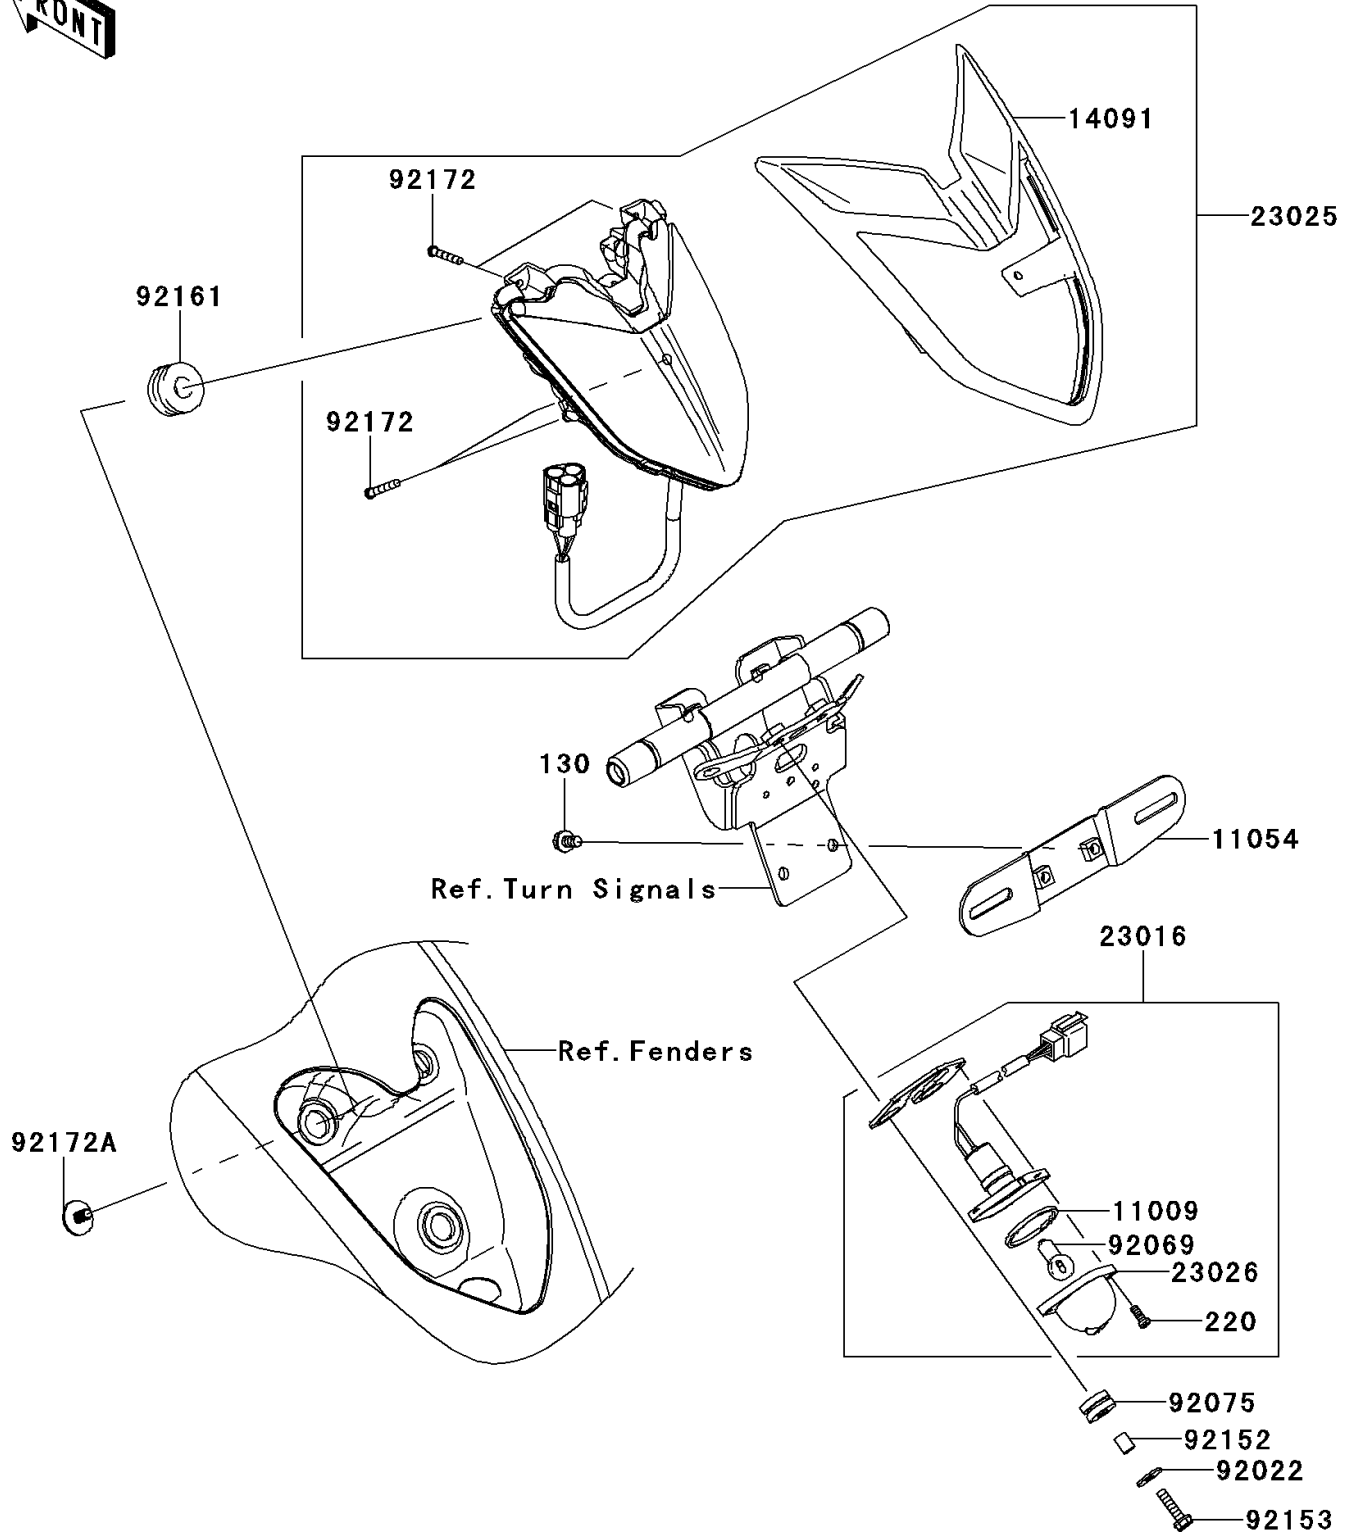

2012 VULCAN® 1700 VAQUERO® PARTS DIAGRAM

Taillight(s)

F2720

2012 VULCAN® 1700 VAQUERO® PARTS LIST

Taillight(s)

ITEM NAME	PART NUMBER	QUANTITY
BOLT-FLANGED,6X12 (Ref # 130)	130BB0612	2
SCREW-PAN-CROSS,4X10 (Ref # 220)	220AA0410	2
GASKET,LICENSE PLATE LAMP (Ref # 11009)	11009-1372	1
BRACKET,LICENSE (Ref # 11054)	11054-1761	1
COVER,TAIL LAMP (Ref # 14091)	14091-1592	1
LAMP-ASSY,LICENSE (Ref # 23016)	23016-0032	1
LAMP-TAIL (Ref # 23025)	23025-0052	1
LENS,LAMP (Ref # 23026)	23026-1054	1
WASHER,6.5X20X1.6 (Ref # 92022)	92022-1557	2
BULB,12V 5W (Ref # 92069)	92069-1055	1
DAMPER (Ref # 92075)	92075-209	2
COLLAR,6.8X10X13 (Ref # 92152)	92152-0580	2
BOLT,FLANGED,6X25 (Ref # 92153)	92153-0514	2
DAMPER (Ref # 92161)	92161-0163	3
SCREW,TAPPING,4X16 (Ref # 92172)	92172-0392	4
SCREW,TAPPING+PW,5X14 (Ref # 92172A)	92172-0477	3