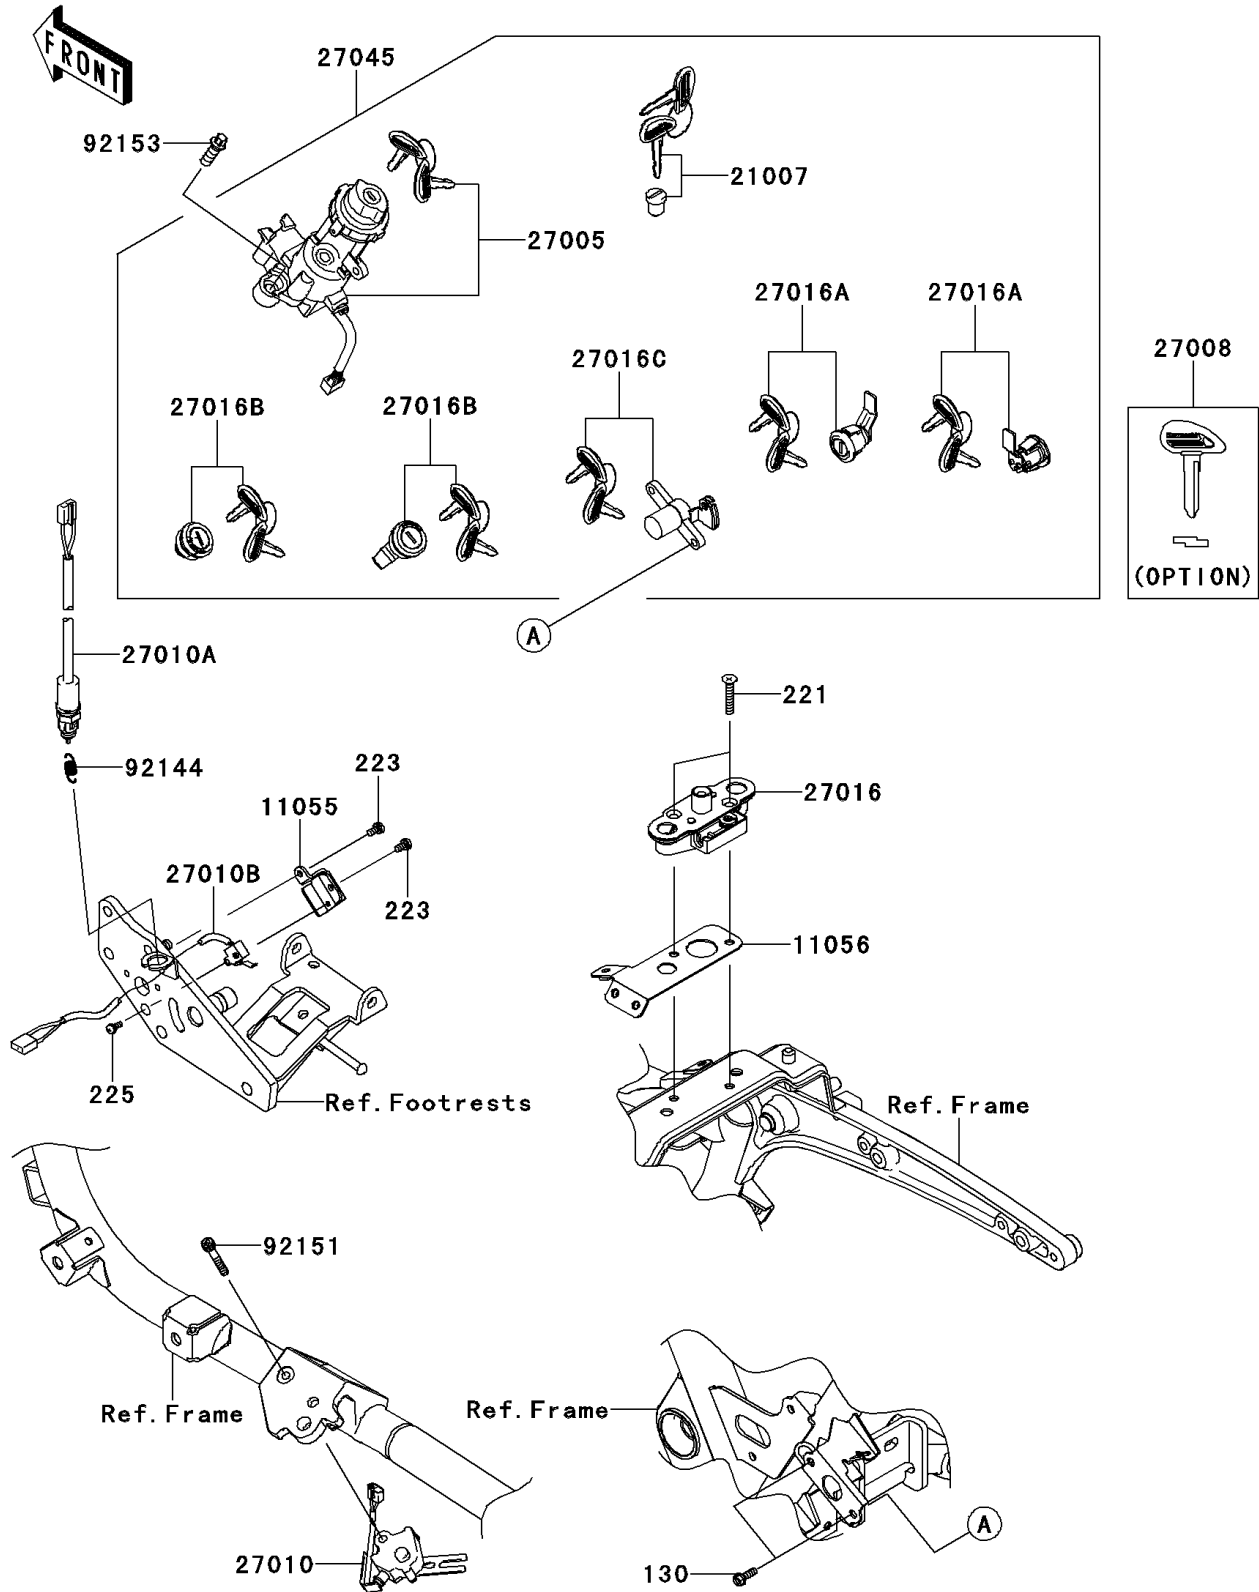

# 2011 VULCAN® 1700 VAQUERO® PARTS DIAGRAM

Ignition Switch/Locks/Reflectors

F2770

## 2011 VULCAN® 1700 VAQUERO® PARTS LIST

### Ignition Switch/Locks/Reflectors

ITEM NAME	PART NUMBER	QUANTITY
BOLT-FLANGED,6X10 (Ref # 130)	130BA0610	2
SCREW-CSK-CROSS,6X30 (Ref # 221)	221AA0630	2
SCREW-PAN-WS-CROS,5X10 (Ref # 223)	223AB0510	2
SCREW-PAN-WSP-CROS,4X12 (Ref # 225)	225AB0412	1
BRACKET,CRUISE CONTROL SWITCH (Ref # 11055)	11055-0609	1
BRACKET (Ref # 11056)	11056-0959	1
ROTOR,LOCK,TANK CAP (Ref # 21007)	21007-5053	1
SWITCH-ASSY-IGNITION (Ref # 27005)	27005-0052	1
KEY-LOCK,BLANK (Ref # 27008)	27008-1211	1
SWITCH,SIDE STAND (Ref # 27010)	27010-0088	1
SWITCH,REAR BRAKE (Ref # 27010A)	27010-0089	1
SWITCH,CRUISE CONTROL (Ref # 27010B)	27010-0090	1
LOCK-ASSY,SEAT STRIKER (Ref # 27016)	27016-1098	1
LOCK-ASSY,SIDE BAG (Ref # 27016A)	27016-5325	2
LOCK-ASSY,LID (Ref # 27016B)	27016-5358	2
LOCK-ASSY,SEAT (Ref # 27016C)	27016-5360	1
SWITCH-ASSY (Ref # 27045)	27045-5438	1
SPRING,REAR BRAKE SWITCH (Ref # 92144)	92144-1141	1
BOLT,SOCKET,6X35 (Ref # 92151)	92151-1390	1
BOLT,TORX,8X22 (Ref # 92153)	92153-1273	2