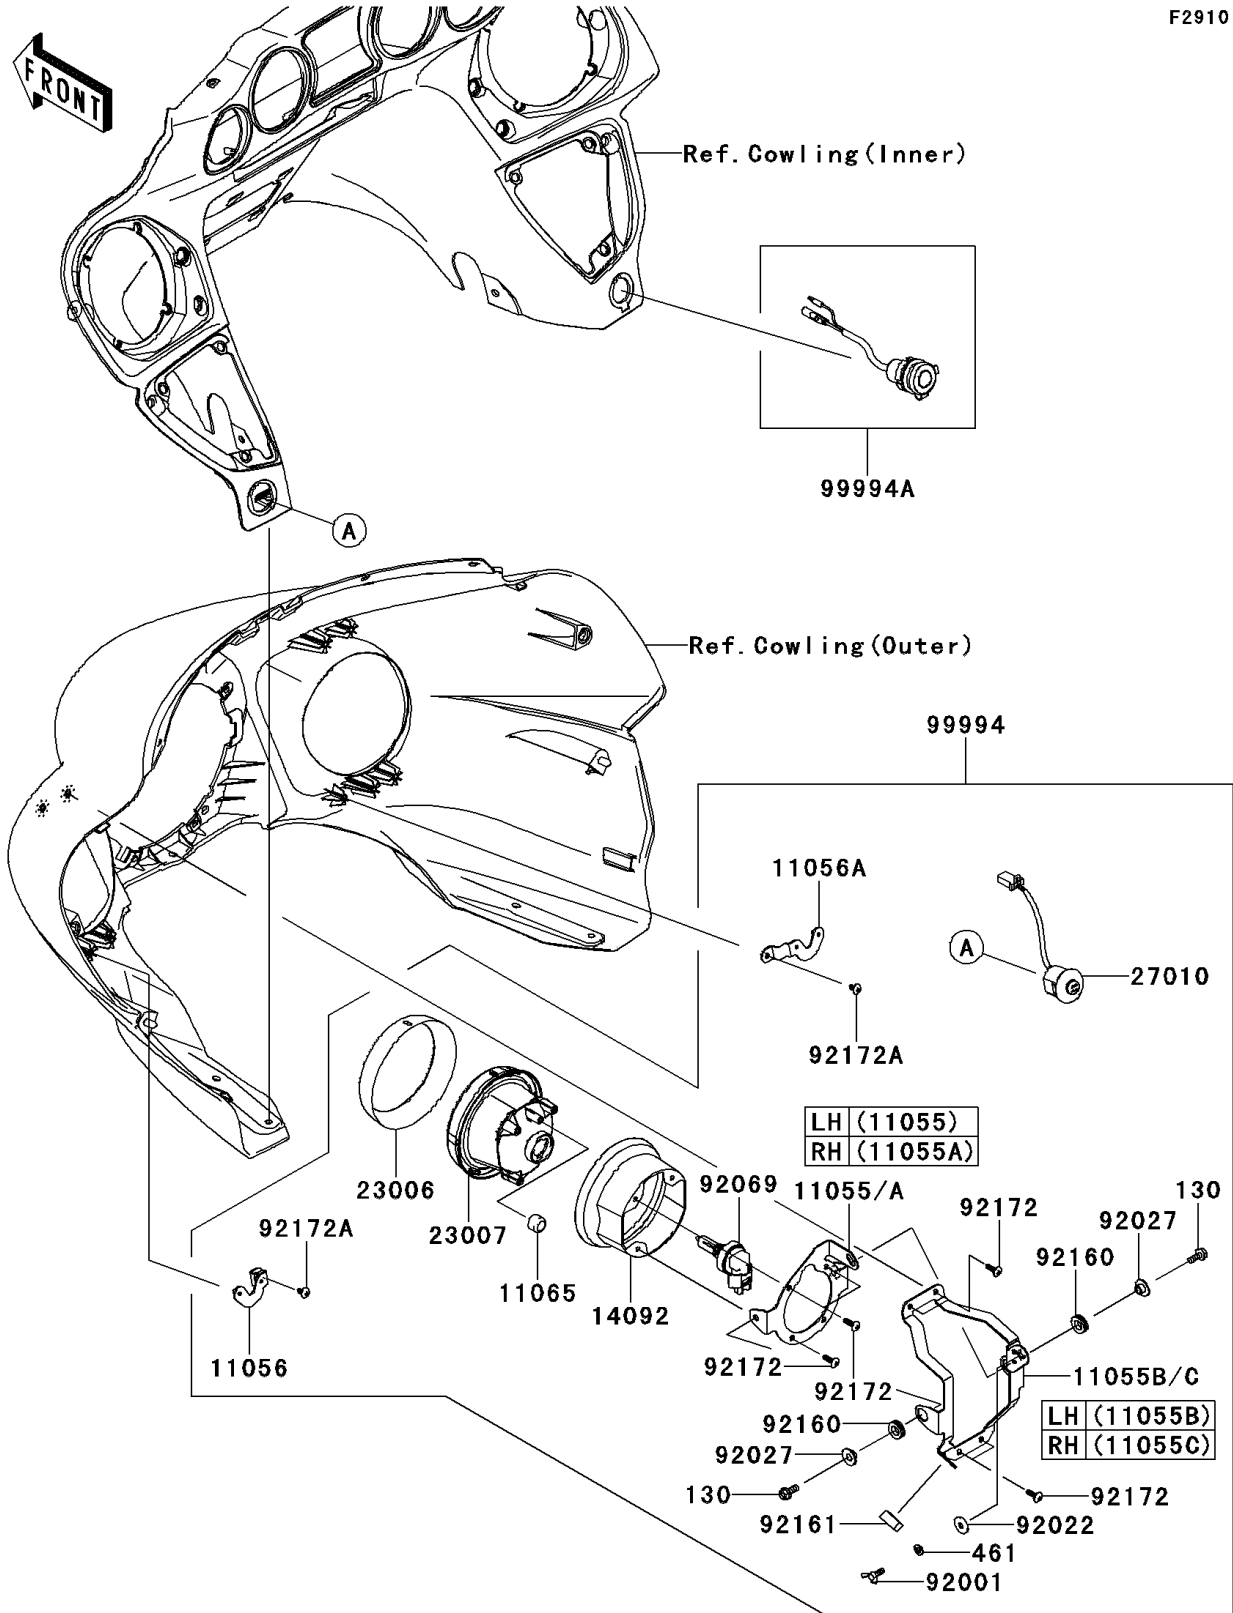

2011 VULCAN® 1700 VAQUERO® PARTS DIAGRAM

Accessory(Aux Driving Light)

F2910

2011 VULCAN® 1700 VAQUERO® PARTS LIST

Accessory(Aux Driving Light)

ITEM NAME	PART NUMBER	QUANTITY
BOLT-FLANGED,6X16 (Ref # 130)	130AA0616	4
WASHER-SPRING,6MM (Ref # 461)	461DA0600	2
BRACKET,AIMING,LH (Ref # 11055)	11055-0730	1
BRACKET,AIMING,RH (Ref # 11055A)	11055-0990	1
BRACKET,AIMING,LH (Ref # 11055B)	11055-1779	1
BRACKET,AIMING,RH (Ref # 11055C)	11055-1780	1
BRACKET,SUB LAMP,LH,LWR (Ref # 11056)	11056-1145	1
BRACKET,SUB LAMP,RH,LWR (Ref # 11056A)	11056-1146	1
CAP (Ref # 11065)	11065-0135	2
COVER (Ref # 14092)	14092-0130	2
RIM-LAMP (Ref # 23006)	23006-0015	2
LENS-COMP,SUB LAMP (Ref # 23007)	23007-0118	2
SWITCH,SUB LAMP (Ref # 27010)	27010-0107	1
BOLT,WING,6X15 (Ref # 92001)	92001-1703	2
WASHER,6.5X20X1.6 (Ref # 92022)	92022-1557	2
COLLAR,L=7.4 (Ref # 92027)	92027-1848	4
BULB,12V 35W,H8 (Ref # 92069)	92069-0054	2
DAMPER (Ref # 92160)	92160-1278	4
DAMPER (Ref # 92161)	92161-0718	2
SCREW,TAPPING,5X16 (Ref # 92172)	92172-0238	14
SCREW,TAPPING,5X10 (Ref # 92172A)	92172-1061	2
KIT-ACCESSORY,AUX DRIVING LT (Ref # 99994)	99994-0236	1
KIT-ACCESSORY,DC SOCKET (Ref # 99994A)	99994-0237	1